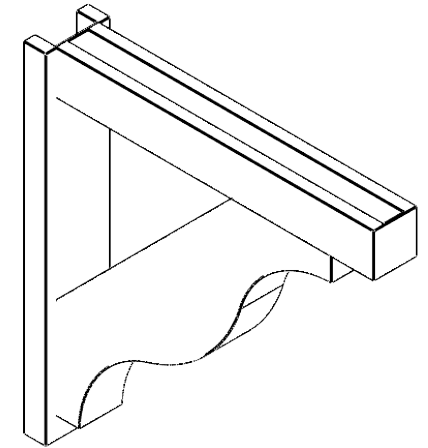

ITEM NUMBER: OUTUROC040X060X32000X32000X040X020X040FST44RCPR

4"W TOP X 6"W BACK X 32"D X 32"H X 4"T TOP X 2"T BACK TIMBERTHANE ROUGH CEDAR FUNSTON FAUX WOOD OPEN OUTLOOKER, BLOCK TOP AND BACK, 4"W CLOSED BRACE, PRIMED TAN

EKENA MILLWORK
2300 WEST MAIN ST.
CLARKSVILLE, TX 75426
TOLL FREE: 866-607-0453
WWW.EKENAMILLWORK.COM

NOTES

1. INSTALLATION TO BE COMPLETED IN ACCORDANCE WITH MANUFACTURER'S SPECIFICATIONS.
2. DRAWING MAY NOT BE TO SCALE
3. THIS DRAWING IS INTENDED FOR DESIGN AND PLANNING PURPOSES ONLY.
4. ALL INFORMATION CONTAINED HEREIN WAS CURRENT AT THE TIME OF DEVELOPMENT BUT MUST BE REVIEWED AND APPROVED BY THE PRODUCT MANUFACTURER TO BE CONSIDERED ACCURATE.
5. TIMBERTHANE ARCHITECTURAL PRODUCTS ARE MADE FROM HIGH DENSITY URETHANE AND COME FACTORY PRIMED