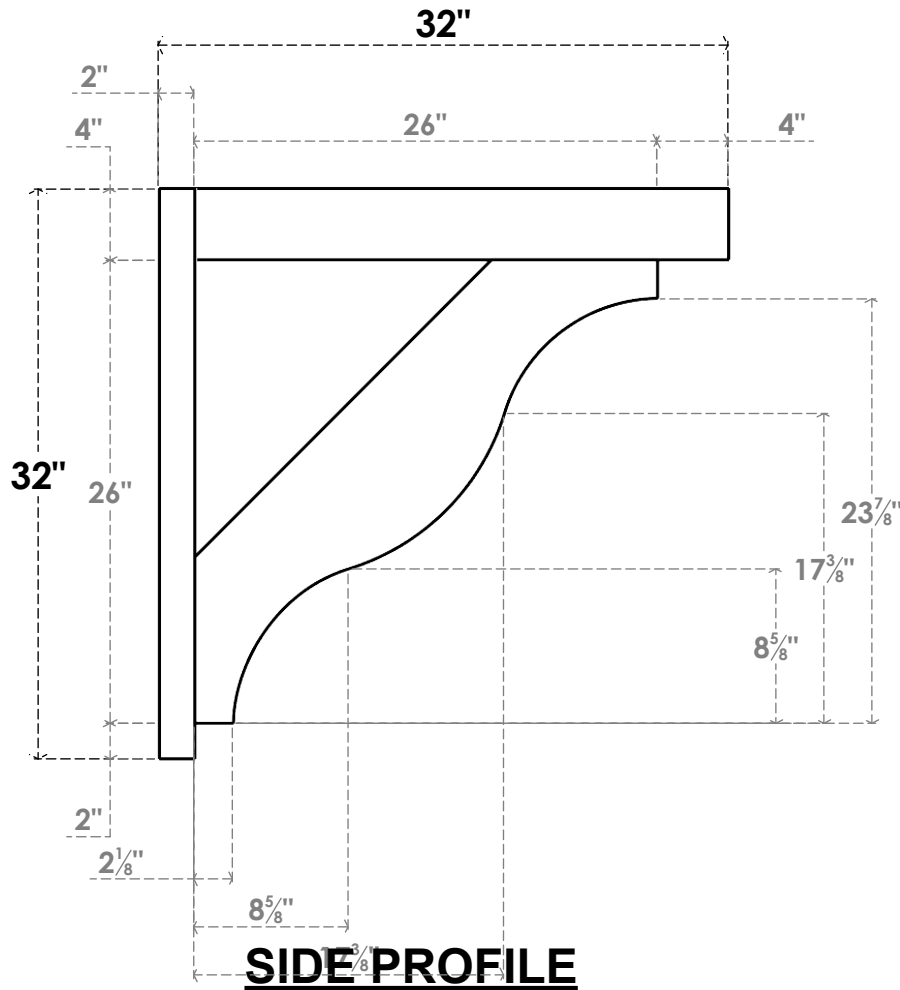

ITEM NUMBER: OUTUROC040X060X32000X32000X040X020X040FST44RCPR

4"W TOP X 6"W BACK X 32"D X 32"H X 4"T TOP X 2"T BACK TIMBERTHANE ROUGH CEDAR FUNSTON FAUX WOOD OPEN OUTLOOKER, BLOCK TOP AND BACK, 4"W CLOSED BRACE, PRIMED TAN

EKENA MILLWORK
2300 WEST MAIN ST.
CLARKSVILLE, TX 75426
TOLL FREE: 866-607-0453
WWW.EKENAMILLWORK.COM

NOTES

1. INSTALLATION TO BE COMPLETED IN ACCORDANCE WITH MANUFACTURER'S SPECIFICATIONS.
2. DRAWING MAY NOT BE TO SCALE
3. THIS DRAWING IS INTENDED FOR DESIGN AND PLANNING PURPOSES ONLY.
4. ALL INFORMATION CONTAINED HEREIN WAS CURRENT AT THE TIME OF DEVELOPMENT BUT MUST BE REVIEWED AND APPROVED BY THE PRODUCT MANUFACTURER TO BE CONSIDERED ACCURATE.
5. TIMBERTHANE ARCHITECTURAL PRODUCTS ARE MADE FROM HIGH DENSITY URETHANE AND COME FACTORY PRIMED