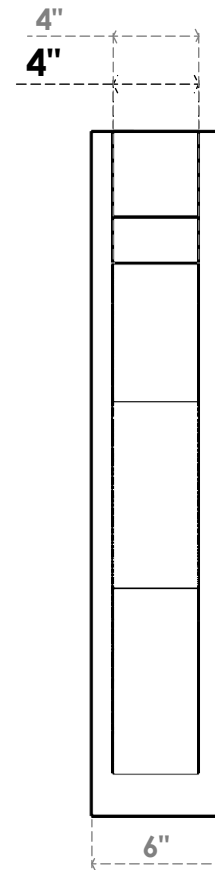

ITEM NUMBER: OUTUROC040X060X32000X32000X040X020X040FST44RCPR

4"W TOP X 6"W BACK X 32"D X 32"H X 4"T TOP X 2"T BACK TIMBERTHANE ROUGH CEDAR FUNSTON FAUX WOOD OPEN OUTLOOKER, BLOCK TOP AND BACK, 4"W CLOSED BRACE, PRIMED TAN

EKENA MILLWORK
2300 WEST MAIN ST.
CLARKSVILLE, TX 75426
TOLL FREE: 866-607-0453
WWW.EKENAMILLWORK.COM

NOTES

1. INSTALLATION TO BE COMPLETED IN ACCORDANCE WITH MANUFACTURER'S SPECIFICATIONS.
2. DRAWING MAY NOT BE TO SCALE
3. THIS DRAWING IS INTENDED FOR DESIGN AND PLANNING PURPOSES ONLY.
4. ALL INFORMATION CONTAINED HEREIN WAS CURRENT AT THE TIME OF DEVELOPMENT BUT MUST BE REVIEWED AND APPROVED BY THE PRODUCT MANUFACTURER TO BE CONSIDERED ACCURATE.
5. TIMBERTHANE ARCHITECTURAL PRODUCTS ARE MADE FROM HIGH DENSITY URETHANE AND COME FACTORY PRIMED