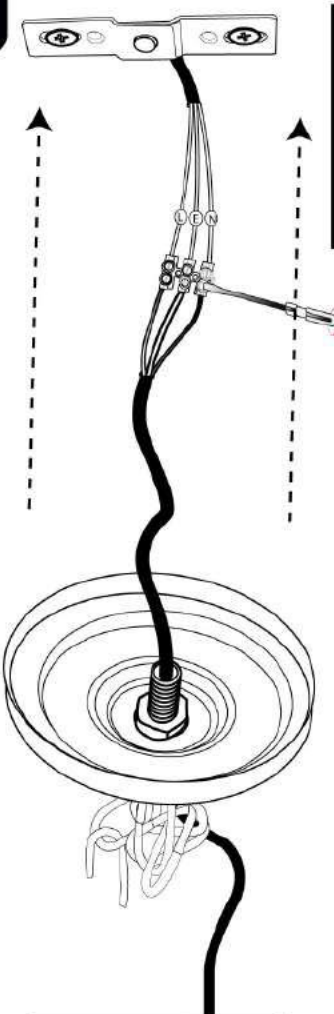

CRYSTAL CHANDELIER LIGHTS ASSEMBLING INSTRUCTION

1

4

European Cord Colour

| | |
|--|---------------|
| | Blue- Neutral |
| | Green- Earth |
| | Brown- Line |