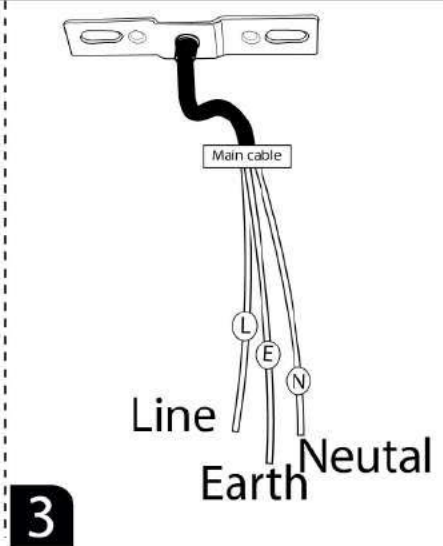

CRYSTAL CHANDELIER LIGHTS ASSEMBLING INSTRUCTION

1

4

European Cord Colour

| | |
|--|---------------|
| | Blue- Neutral |
| | Green- Earth |
| | Brown- Line |