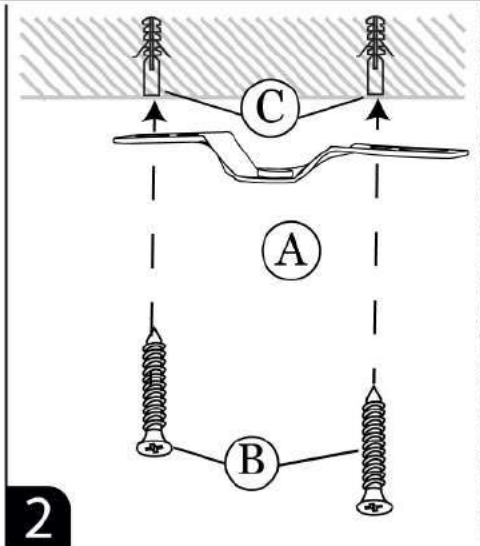

CRYSTAL CHANDELIER LIGHTS ASSEMBLING INSTRUCTION

1

4

European Cord Colour

| | |
|--|---------------|
| | Blue- Neutral |
| | Green- Earth |
| | Brown- Line |