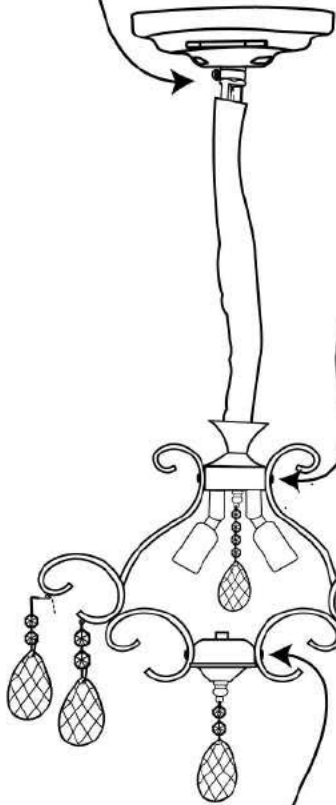

CRYSTAL CHANDELIER LIGHTS ASSEMBLING INSTRUCTION

1

4

European Cord Colour

| | |
|--|---------------|
| | Blue- Neutral |
| | Green- Earth |
| | Brown- Line |