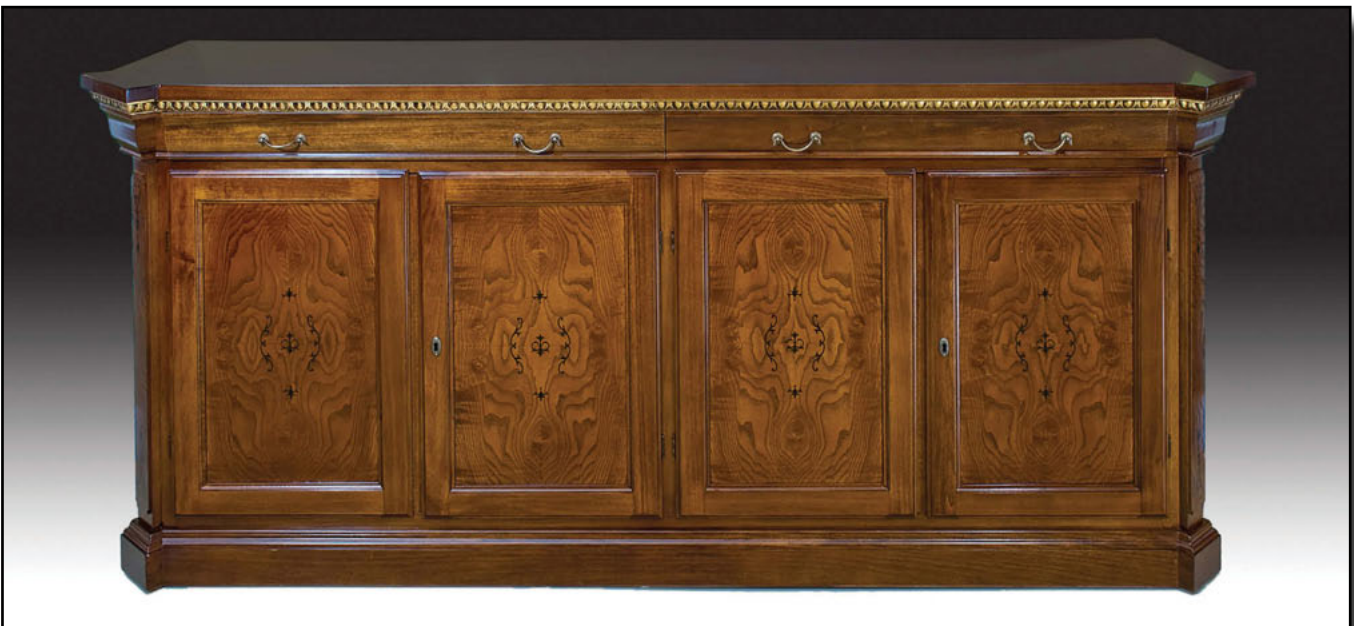

DINING ROOMS

VG-1238 Dining Table

98"W X 47"D X 30"H w/2 20" leaves.

Solid maple frame and pedestals with a myrtle burl veneer top. Gold leaf accents optional.

VG-2007 Sideboard

82"W X 21"D X 36"H

Book match veneer door panels with ebony inlays.

Gold leaf accents optional.