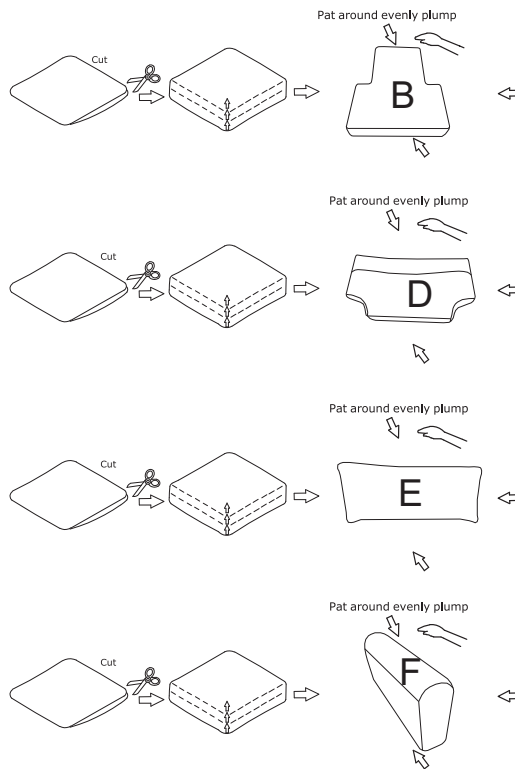

NO.	DESCRIPTION	SKETCH	QTY
A	Seat frame		1
B	Seat cushion		1
C	Backrest		1
D	Back cushion		1
E	Waist pillow		1
F	Armrest cushion		2
G	Armrest		2
H	Leg		4
L	Gasket		4
N	Washer		12
O	Screws 8x60		4
P	Screws 8x80		8
Q	Butterfly nut		8
R	Wrench		1

ASSEMBLY INSTRUCTION

All parts and hardware.

DIAGRAM 1

Q		8PCS
P		8PCS
N		8PCS

DIAGRAM 2

DIAGRAM 3

N		4PCS
O		4PCS

DIAGRAM 4