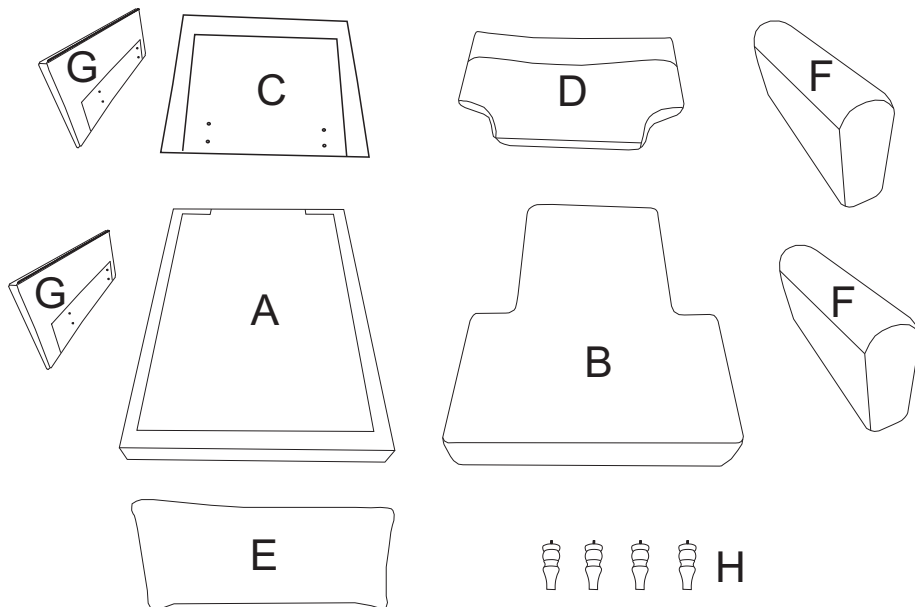

NO.	DESCRIPTION	SKETCH	QTY
A	Seat frame		1
B	Seat cushion		1
C	Backrest		1
D	Back cushion		1
E	Waist pillow		1
F	Armrest cushion		2
G	Armrest		2
H	Leg		4
L	Gasket		4
N	Washer		12
O	Screws 8x60		4
P	Screws 8x80		8
Q	Butterfly nut		8
R	Wrench		1

ASSEMBLY INSTRUCTION

All parts and hardware.

DIAGRAM 1

Q		8PCS
P		8PCS
N		8PCS

DIAGRAM 2

DIAGRAM 3

N		4PCS
O		4PCS

DIAGRAM 4