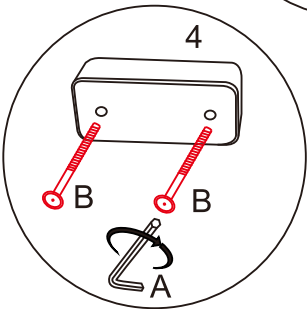

⑥ FOOT PAD
8PCS

⑦ MIDDLE LEG
1PC

+ Hardware Included

A ALLEN WRENCH
Ø5/16 *66MM 1PC

B BOLT
M6*70MM 8PCS

NOTE:

- 1 Read instructions cover to cover.
- 2 Save all packaging until assembly is completed.

1 IMPORTANT SAFETY INFORMATION

Do not assemble if any of the following

Hardware parts missing:

- Part # - Allen Wrench
- Part # - Bolt

2 IMPORTANT ASSEMBLY INFORMATION

Assembly Step If loosening persists, please make sure to tighten all the bolts periodically, or use a thread locker adhesive.

ASSEMBLY INSTRUCTION

1

2

3