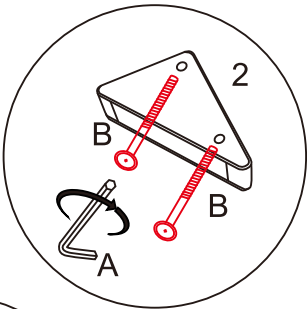

⑥ FOOT PAD
8PCS

⑦ MIDDLE LEG
1PC

+ Hardware Included

A ALLEN WRENCH
Ø5/16 *66MM 1PC

B BOLT
M6*70MM 8PCS

NOTE:

- 1 Read instructions cover to cover.
- 2 Save all packaging until assembly is completed.

1 IMPORTANT SAFETY INFORMATION

Do not assemble if any of the following

Hardware parts missing:

- Part # - Allen Wrench
- Part # - Bolt

2 IMPORTANT ASSEMBLY INFORMATION

Assembly Step If loosening persists, please make sure to tighten all the bolts periodically, or use a thread locker adhesive.

ASSEMBLY INSTRUCTION

1

2

3