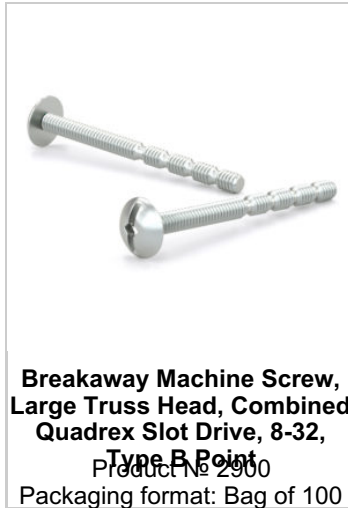

Contemporary Aluminum Pull - 4670

Contemporary Richelieu aluminum pull with grooved detailing and narrow base. Will modernize any décor.

Product № BP46709610

Center to Center 3 25/32 in*

Length - Overall Dimensions 4 23/32 in*

Screw/Nail 8/32 (Included)

Packaging format Bag

SUGGESTED PRODUCTS

**Breakaway Machine Screw,
Large Truss Head, Combined
Quadrex Slot Drive, 8-32,
Type B Point**
Product № 2905
Packaging format: Bag of 50
units

**Breakaway Machine Screw,
Large Truss Head, Combined
Quadrex Slot Drive, 8-32,
Type B Point**
Product № 2900
Packaging format: Bag of 100
units