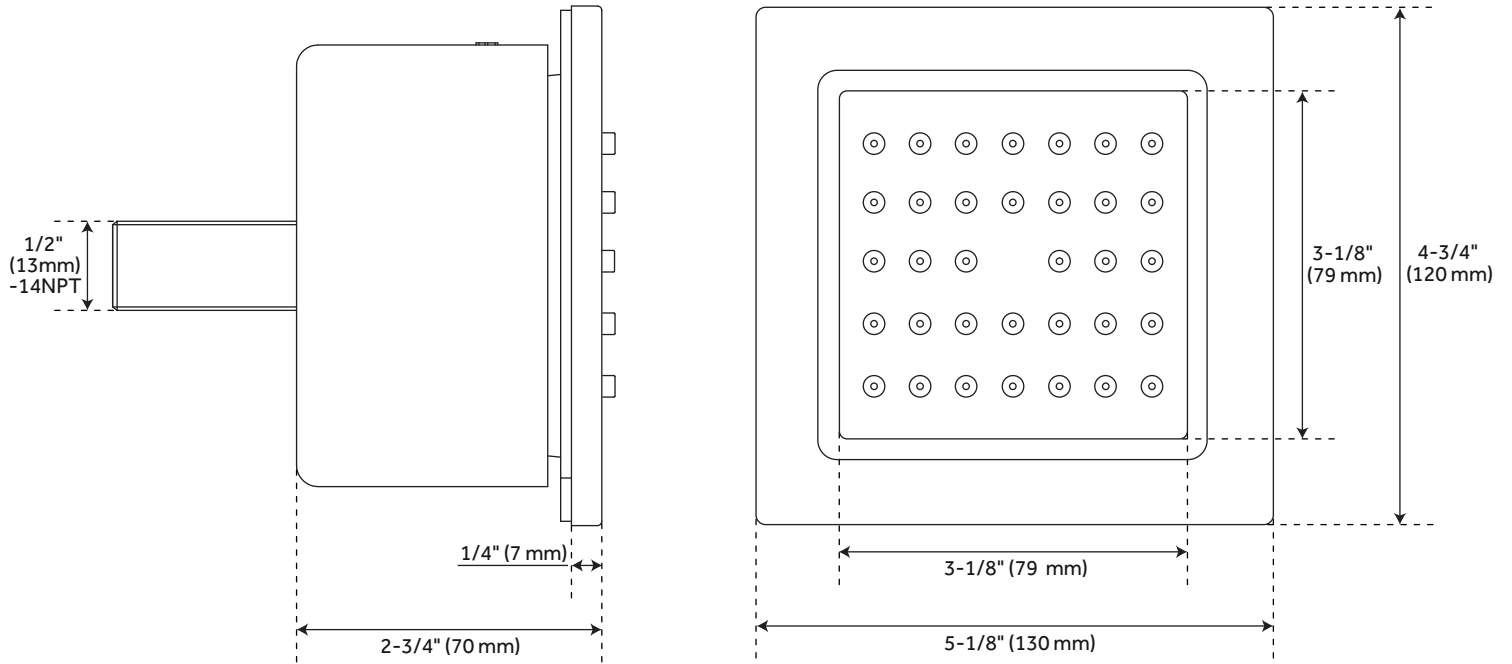

# SQUARE

### FEATURES

- Material: Brass
- Assembly Required: No
- Base Plate Height: 5-1/8"
- Base Plate Width: 5-1/8"
- Jet Surface Area: 3-1/8"
- Surface Depth: 1/4"
- Adjustment Angle: 5°
- Male NPT Connection: 1/2"
- Maximum Flow Rate: 2.5 gpm (9.5L/min)  
max @ 80 psi