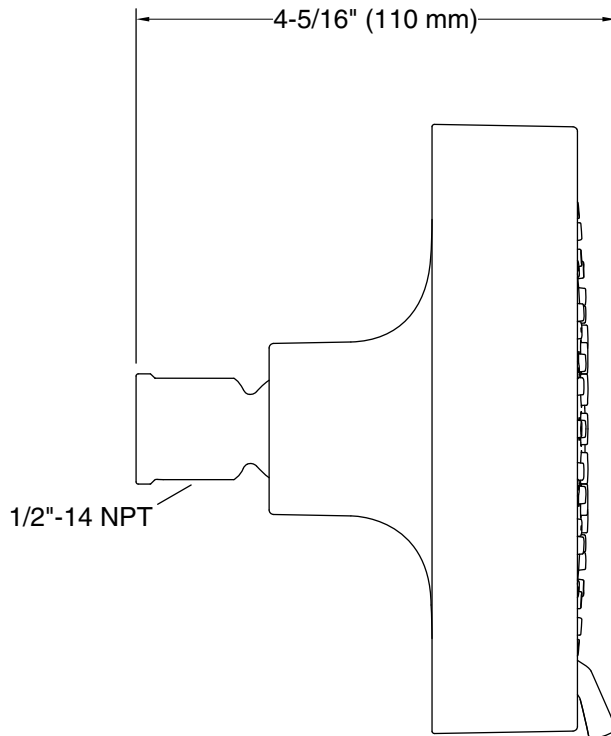

Technical Information

All product dimensions are nominal.

Spout:

Handshower rated max flow: 2.5 gal/min (9.5 l/min)

Shower/Rainhead rated max flow: 2.5 gal/min (9.5 l/min)

Notes

Install this product according to the installation instructions.