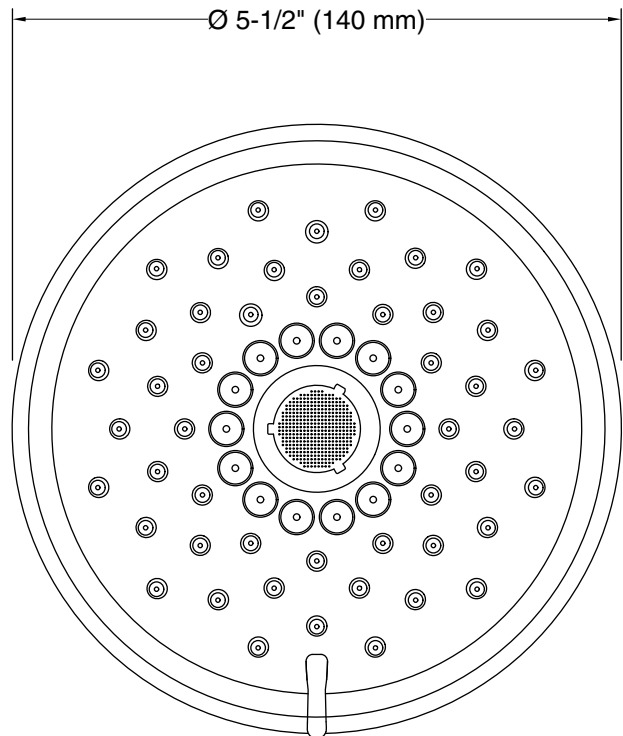

Technical Information

All product dimensions are nominal.

Spout:

Handshower rated max flow: 2.5 gal/min (9.5 l/min)

Shower/Rainhead rated max flow: 2.5 gal/min (9.5 l/min)

Notes

Install this product according to the installation instructions.