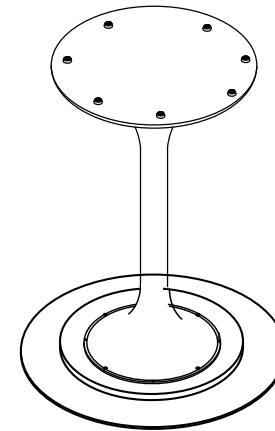

Assembly Instructions

ASTRID-20 Side Table

PLEASE NOTE: Check that you have received all components and hardware before assembling. If you are missing any parts, contact your retailer.

A (1 pcs)
M5

B (4 pcs)
Ø8x20mm

C (4 pcs)
Ø8x20mm

During assembly, hand tighten screws only. When the screws are in place, tighten completely.

Assembly Instructions

ASTRID-20 Side Table

PLEASE NOTE: Check that you have received all components and hardware before assembling. If you are missing any parts, contact your retailer.

1.

2.

3.

A (1 pcs)
M5

B (4 pcs)
∅8x20mm

C (4 pcs)
∅8x20mm

During assembly, hand tighten screws only. When the screws are in place, tighten completely.