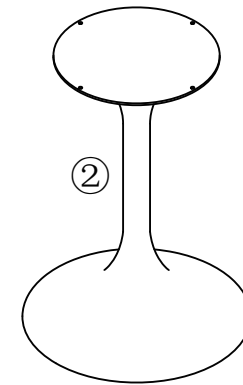

Assembly Instructions

ASTRID-20 Side Table

PLEASE NOTE: Check that you have received all components and hardware before assembling. If you are missing any parts, contact your retailer.

A (1 pcs)
M5

B (4 pcs)
Ø8x20mm

C (4 pcs)
Ø8x20mm

During assembly, hand tighten screws only. When the screws are in place, tighten completely.

Assembly Instructions

ASTRID-20 Side Table

PLEASE NOTE: Check that you have received all components and hardware before assembling. If you are missing any parts, contact your retailer.

1.

2.

3.

A (1 pcs)
M5

B (4 pcs)
∅8x20mm

C (4 pcs)
∅8x20mm

During assembly, hand tighten screws only. When the screws are in place, tighten completely.