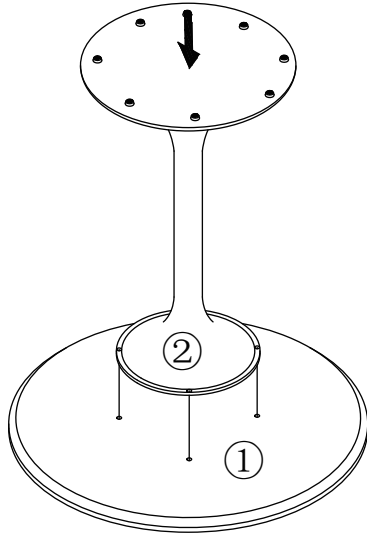

Assembly Instructions

ASTRID-20 Side Table

PLEASE NOTE: Check that you have received all components and hardware before assembling. If you are missing any parts, contact your retailer.

A (1 pcs)
M5

B (4 pcs)
Ø8x20mm

C (4 pcs)
Ø8x20mm

During assembly, hand tighten screws only. When the screws are in place, tighten completely.

Assembly Instructions

ASTRID-20 Side Table

PLEASE NOTE: Check that you have received all components and hardware before assembling. If you are missing any parts, contact your retailer.

1.

2.

3.

A (1 pcs)
M5

B (4 pcs)
∅8x20mm

C (4 pcs)
∅8x20mm

During assembly, hand tighten screws only. When the screws are in place, tighten completely.