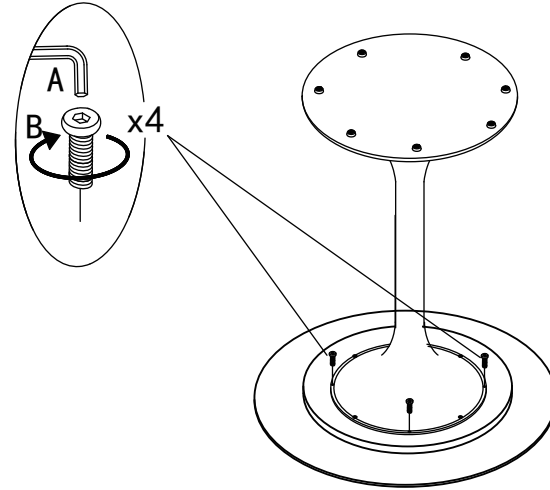

Assembly Instructions

ASTRID-20 Side Table

PLEASE NOTE: Check that you have received all components and hardware before assembling. If you are missing any parts, contact your retailer.

A (1 pcs)
M5

B (4 pcs)
Ø8x20mm

C (4 pcs)
Ø8x20mm

During assembly, hand tighten screws only. When the screws are in place, tighten completely.

Assembly Instructions

ASTRID-20 Side Table

PLEASE NOTE: Check that you have received all components and hardware before assembling. If you are missing any parts, contact your retailer.

1.

2.

3.

A (1 pcs)
M5

B (4 pcs)
∅8x20mm

C (4 pcs)
∅8x20mm

During assembly, hand tighten screws only. When the screws are in place, tighten completely.