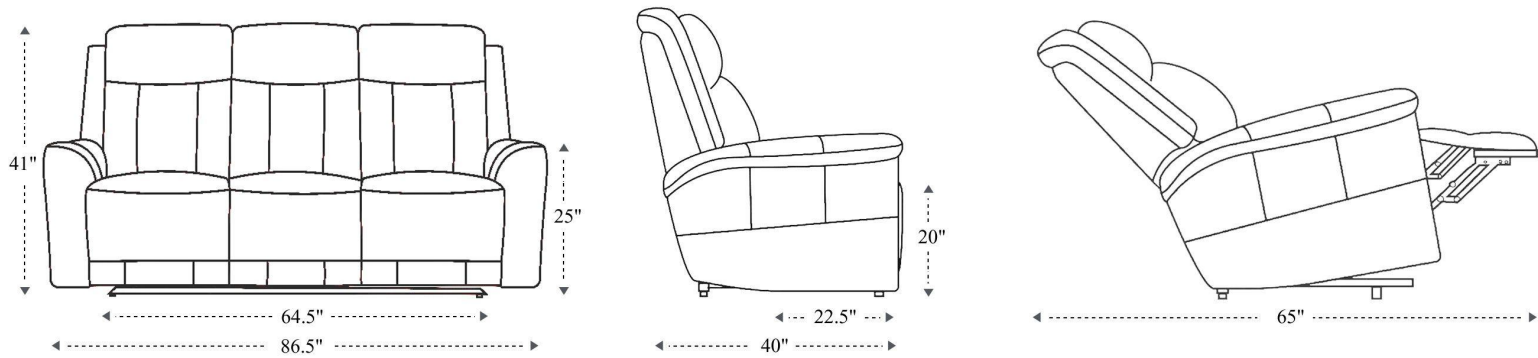

Triple Reclining Sofa

| | |
|--|-------------------|
| Overall Dimensions | 86.5" x 40" x 41" |
| Overall Width | 86.5" |
| Overall Depth | 40" |
| Overall Height | 41" |
| Overall Weight | 207.4 lbs. |
| Fully Reclined | 65" |
| Distance from Wall | 10" |
| Back of Seat to end of Chaise | 40.5" |
| Leg Height (Distance from Foot Rest to Floor in Full Recline) | 18.5" |

| | |
|-------------|-------|
| Seat Width | 21.5" |
| Seat Depth | 22.5" |
| Seat Height | 20" |
| Arm Width | 10.5" |
| Arm Depth | 23" |
| Arm Height | 25" |
| Back Width | 23" |
| Back Height | 25" |