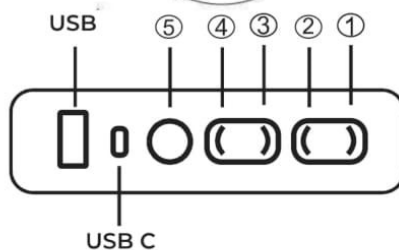

Connect wall plug transformer to transformer switch.
wall plug transformer to Transformer Power Switch

CALGARY RECLINER

ASSEMBLY INSTRUCTIONS

A X 1

B X 1

C X 1

D X 1

1

Power cord

Untie the power cord.

2

3

4

Wall Plug Transformer

Connect wall plug transformer to transformer switch
wall plug transformer to Transformer
Power Switch

1. Press button ① Leg Rest Open
2. Press button ② Leg Rest Close
3. Press button ③ Headrest Forward
4. Press button ④ Headrest Back
5. Home button ⑤ All close