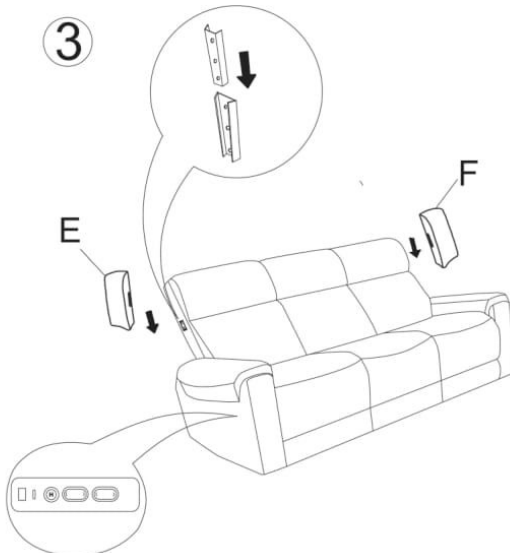

1

Untie the power cord.

2

3

4

Wall Plug Transformer

1. Press button ① Leg Rest Open
2. Press button ② Leg Rest Close
3. Press button ③ Headrest Forward
4. Press button ④ Headrest Back
5. Home button ⑤ All close

Connect wall plug transformer to transformer switch.
wall plug transformer to Transformer Power Switch

CALGARY RECLINER

ASSEMBLY INSTRUCTIONS

A X 1

B X 1

C X 1

D X 1

1

Power cord

Untie the power cord.

2

3

4

Wall Plug Transformer

Connect wall plug transformer to transformer switch
wall plug transformer to Transformer
Power Switch

1. Press button ① Leg Rest Open
2. Press button ② Leg Rest Close
3. Press button ③ Headrest Forward
4. Press button ④ Headrest Back
5. Home button ⑤ All close