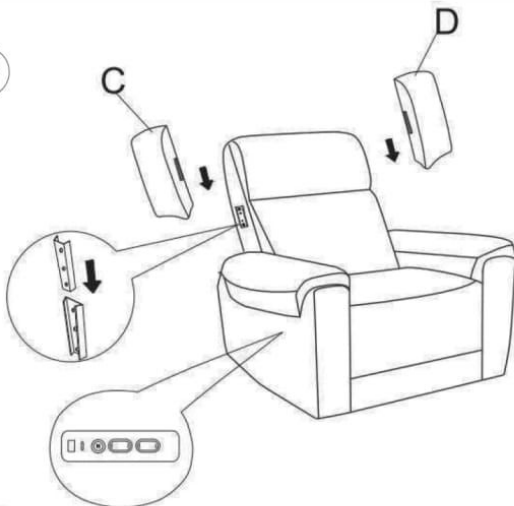

1

Untie the power cord.

2

3

4

Wall Plug Transformer

1. Press button ① Leg Rest Open
2. Press button ② Leg Rest Close
3. Press button ③ Headrest Forward
4. Press button ④ Headrest Back
5. Home button ⑤ All close

Connect wall plug transformer to transformer switch.
wall plug transformer to Transformer Power Switch

CALGARY RECLINER

ASSEMBLY INSTRUCTIONS

A X 1

B X 1

C X 1

D X 1

1

Power cord

Untie the power cord.

2

3

4

Wall Plug Transformer

Connect wall plug transformer to transformer switch
wall plug transformer to Transformer
Power Switch

1. Press button ① Leg Rest Open
2. Press button ② Leg Rest Close
3. Press button ③ Headrest Forward
4. Press button ④ Headrest Back
5. Home button ⑤ All close