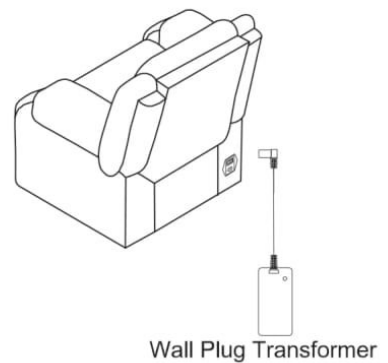

Power cord

Untie the power cord.

2

3

4

Wall Plug Transformer

Connect wall plug transformer to transformer switch
wall plug transformer to Transformer
Power Switch

1. Press button ① Leg Rest Open
2. Press button ② Leg Rest Close
3. Press button ③ Headrest Forward
4. Press button ④ Headrest Back
5. Home button ⑤ All close