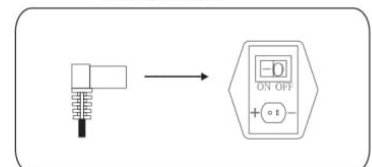

1

Untie the power cord.

2

3

4

Wall Plug Transformer

1. Press button ① Leg Rest Open
2. Press button ② Leg Rest Close
3. Press button ③ Headrest Forward
4. Press button ④ Headrest Back
5. Home button ⑤ All close

Connect wall plug transformer to transformer switch.
wall plug transformer to Transformer Power Switch

CALGARY RECLINER

ASSEMBLY INSTRUCTIONS

A X 1

B X 1

C X 1

D X 1

1