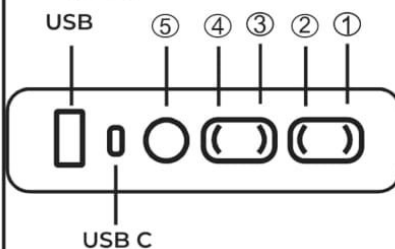

CALGARY SOFA

ASSEMBLY INSTRUCTIONS

AX 1

BX 1

CX 1

DX 1

EX 1

FX 1

1

Untie the power cord.

2

3

4

Wall Plug Transformer

1. Press button ① Leg Rest Open
2. Press button ② Leg Rest Close
3. Press button ③ Headrest Forward
4. Press button ④ Headrest Back
5. Home button ⑤ All close

Connect wall plug transformer to transformer switch.
wall plug transformer to Transformer Power Switch

CALGARY RECLINER

ASSEMBLY INSTRUCTIONS

A X 1

B X 1

C X 1

D X 1

1