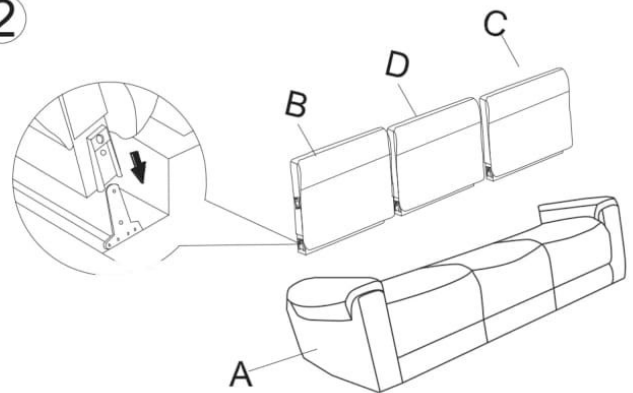

CALGARY SOFA

ASSEMBLY INSTRUCTIONS

AX 1

BX 1

CX 1

DX 1

EX 1

FX 1

1

Untie the power cord.

2

3

4

Wall Plug Transformer

1. Press button ① Leg Rest Open
2. Press button ② Leg Rest Close
3. Press button ③ Headrest Forward
4. Press button ④ Headrest Back
5. Home button ⑤ All close

Power cord

Untie the power cord.

2

3

4

Wall Plug Transformer

Connect wall plug transformer to transformer switch
wall plug transformer to Transformer
Power Switch

1. Press button ① Leg Rest Open
2. Press button ② Leg Rest Close
3. Press button ③ Headrest Forward
4. Press button ④ Headrest Back
5. Home button ⑤ All close