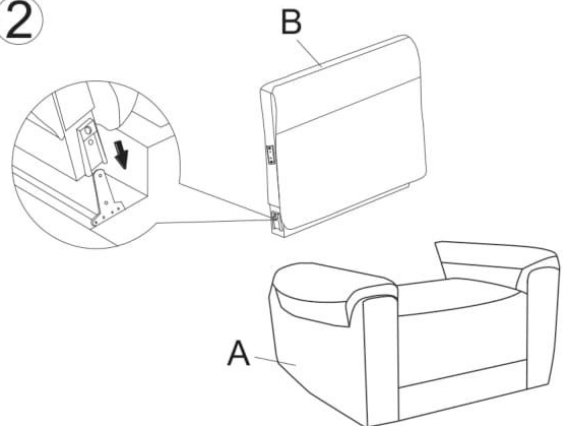

1

Untie the power cord.

2

3

4

Wall Plug Transformer

1. Press button ① Leg Rest Open
2. Press button ② Leg Rest Close
3. Press button ③ Headrest Forward
4. Press button ④ Headrest Back
5. Home button ⑤ All close

Connect wall plug transformer to transformer switch.
wall plug transformer to Transformer Power Switch

CALGARY RECLINER

ASSEMBLY INSTRUCTIONS

A X 1

B X 1

C X 1

D X 1

1

Power cord

Untie the power cord.

2

3

4

Wall Plug Transformer

Connect wall plug transformer to transformer switch
wall plug transformer to Transformer
Power Switch

1. Press button ① Leg Rest Open
2. Press button ② Leg Rest Close
3. Press button ③ Headrest Forward
4. Press button ④ Headrest Back
5. Home button ⑤ All close