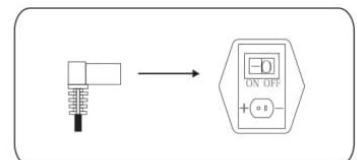

Connect wall plug transformer to transformer switch.
wall plug transformer to Transformer Power Switch

CALGARY RECLINER

ASSEMBLY INSTRUCTIONS

A X 1

B X 1

C X 1

D X 1

1

Power cord

Untie the power cord.

2

3

4

Wall Plug Transformer

Connect wall plug transformer to transformer switch
wall plug transformer to Transformer
Power Switch

1. Press button ① Leg Rest Open
2. Press button ② Leg Rest Close
3. Press button ③ Headrest Forward
4. Press button ④ Headrest Back
5. Home button ⑤ All close