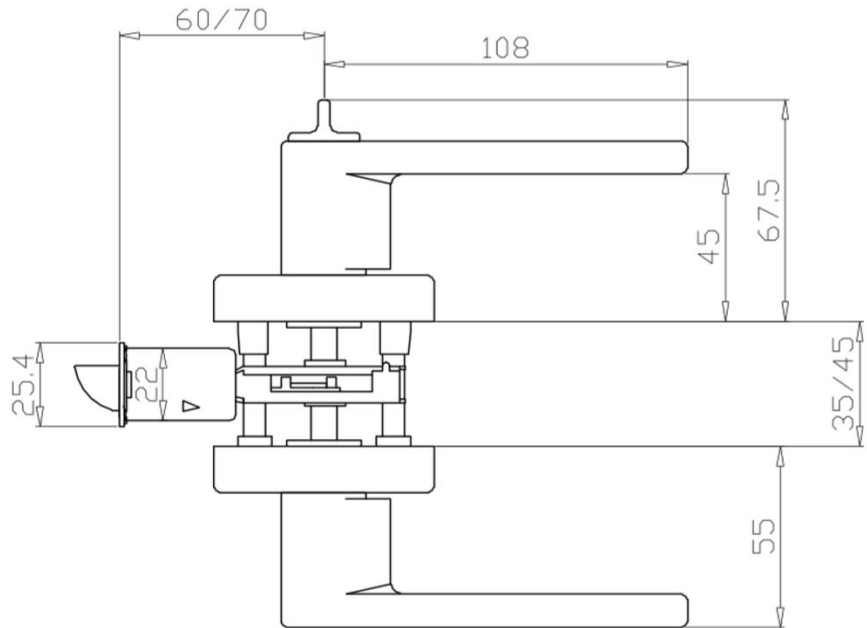

Karsen Bed and Bath Lever Oil Rubbed Bronze

SPECIFICATIONS

MATERIAL CONSTRUCTION:	Zinc	KEYWAY:	N/A
LOCK FUNCTION:	Privacy	REMOVABLE CORE:	No
DEADBOLT FUNCTION:	N/A	LATCH FACEPLATE I:	Round Corner
EXTERIOR MAX PROJECTION:	2.17"	LATCH BACKSET:	Adj; 2-3/8" - 2-3/4"
INTERIOR MAX PROJECTION:	2.66"	LATCH TYPE:	2 Way (fixed faceplate)
KOB VS. LEVER:	Lever	LATCHBOLT THROW DISTANCE:	0.5"
KNOB DIMENSIONS:	N/A	# PINS IN CYLINDER:	N/A
LEVER LENGTH:	4.25"	ANTI-BUMP PIN INSTALLED:	N/A
ROSE DIMENSIONS:	2.76" H x 2.76" W x 2.76" D	# KEYS INCLUDED:	N/A
ROSETTE / ESCUTCHEON SHAPE:	Square	SPINDLE TYPE:	Square
CROSS BORE:	2.13"	MOUNTING HARDWARE INCLUDED:	Yes
EDGE BORE:	1"	TOOLS NEEDED FOR INSTALLATION:	Phillips Screwdriver
HANDING:	Reversible	ASSEMBLED WEIGHT:	2.17 lbs.
REKEYABLE?:	No		