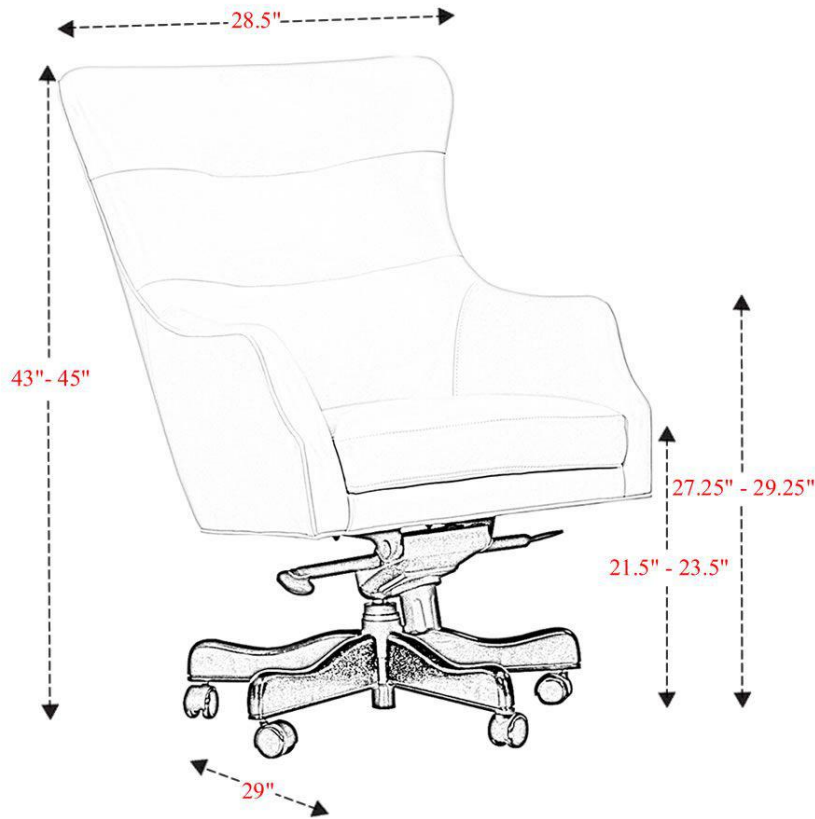

Leather Desk Chair

Seat Width	19"
Seat Depth	20"
Seat Minimum Height	21.5"
Seat Maximum Height	23.5"
Seat Height Range	2"

Overall Dimensions	28.5" x 29" x 45"
Overall Width	28.5"
Overall Depth	29"
Overall Height	45"
Overall Weight	51.7 lbs
Chair Minimum Height	43"
Chair Maximum Height	45"
Chair Height Range	2"
Back Width	28.5"
Back Depth	4.25"
Back Height	23.5"
Arm Width	3"
Arm Depth	11"
Arm Minimum Height	27.25"
Arm Maximum Height	29.25"
Arm Height Range	2"
Width of Wheel	2"
From Base to Leg (from cylinder diameter outward)	12"

Carton Dimensions: 30.25"W x 34.25"D x 51.25"H