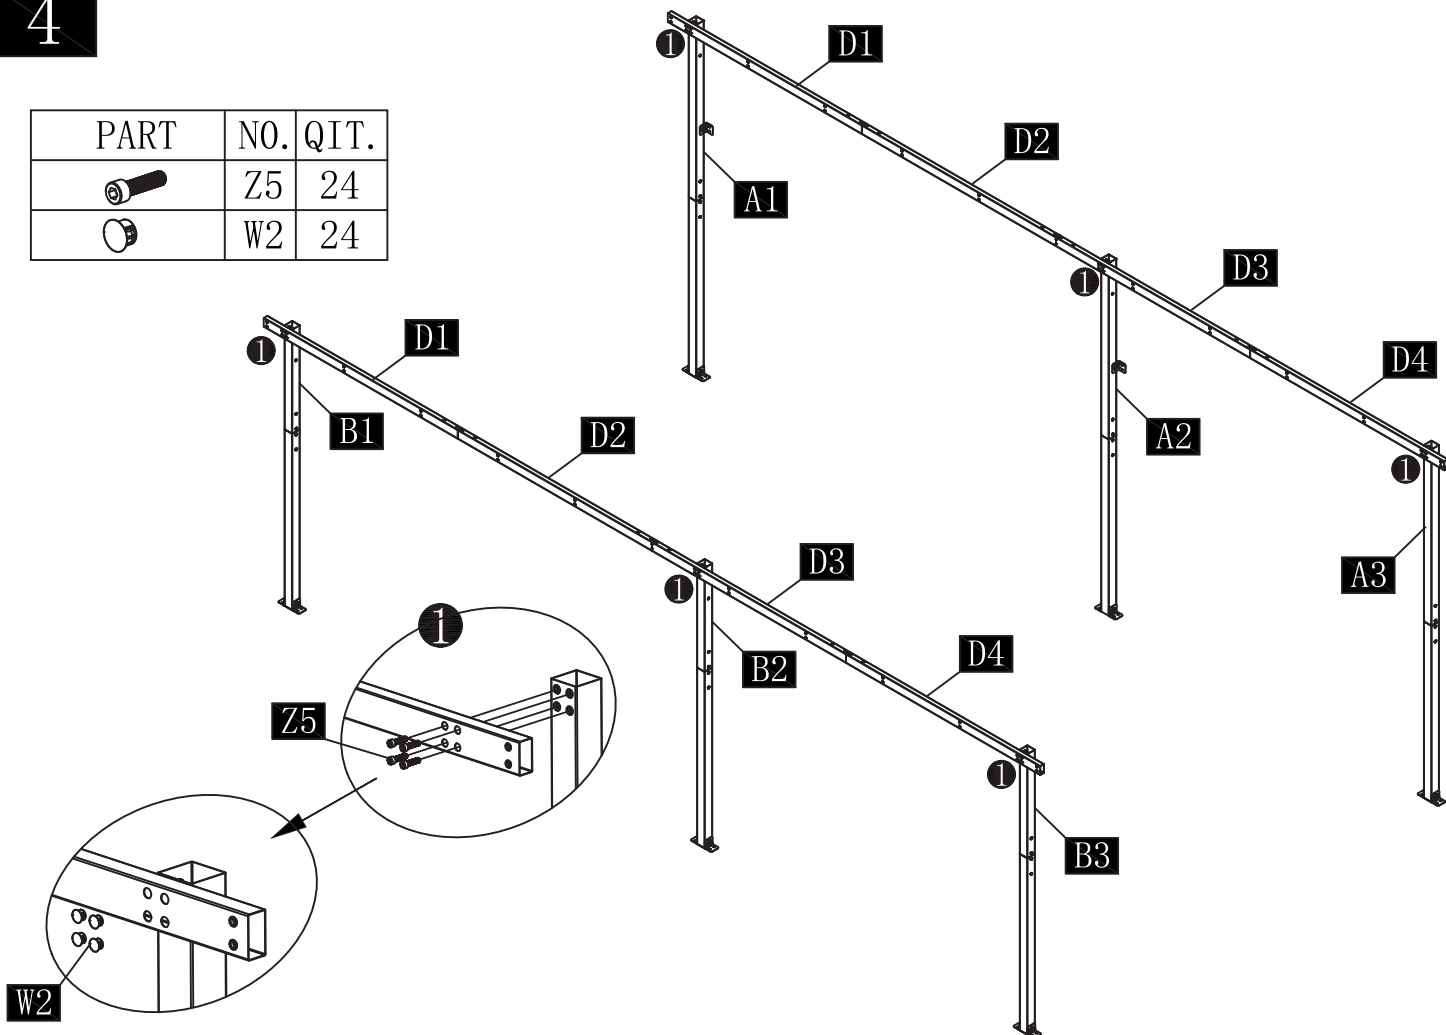

12X20FT WALL GAZEBO

Minimum of 2 people is required for a safety assembly of the product

TIPS:

You will receive two separate boxes for this product to be fully assembled. Please make sure all boxes arrived in good condition before assembling. It happens sometimes when boxes arrive separately due to postponed carrier's shipping, and your patience is really appreciated!

PART	NO.	QIT.
	A1	1
	A2	1
	A3	1
	B1	1
	B2	1
	B3	1
	C	6
	D1	2
	D2	2
	D3	2
	D4	2
	E1	11
	E2	11
	T	11
	S	11
	H	11
	I1	1
	I2	1
	I3	1
	I4	1
	G	20
	F	20
	N	6
	L	6

PART	NO.	QIT.
	M	15
	P	4
	O	4
	Q	22
	R	22
 M6*15	Z1	241
 M6*70	Z2	12
 16*6*1	Z3	71
 M6	Z4	12
 M8*35	Z5	24
 M6*50	Z6	44
 M6	Z7	47
 M6*30	Z8	36
	Z9	30
 60*60	W1	6
	W2	24
 60*30	W3	4
 20*20	W4	2
	K	30
 S4	X1	1
 S6	X2	1
	X3	1

1

PART	NO.	QIT.
	A1	1
	A2	1
	A3	1
	B1	1
	B2	1
	B3	1
	C	6
	L	6
	Z1	48

2

PART	NO.	QIT.
	M	15
	Z2	12
	Z3	24
	Z4	12
	W1	6
	Z1	3

3

PART	NO.	QIT.
	D1	2
	D2	2
	D3	2
	D4	2
	N	6
	Z1	48

X2

4

PART	NO.	QIT.
	Z5	24
	W2	24

5

PART	NO.	QIT.
	P	4
	O	4
	Z1	32

6

PART	NO.	QIT.
	E1	11
	E2	11
	T	11
	S	11
	Z6	44
	Z3	44
	Z7	44

7

PART	NO.	QIT.
	H	11
	Q	22
	Z1	44
	Z8	22

8