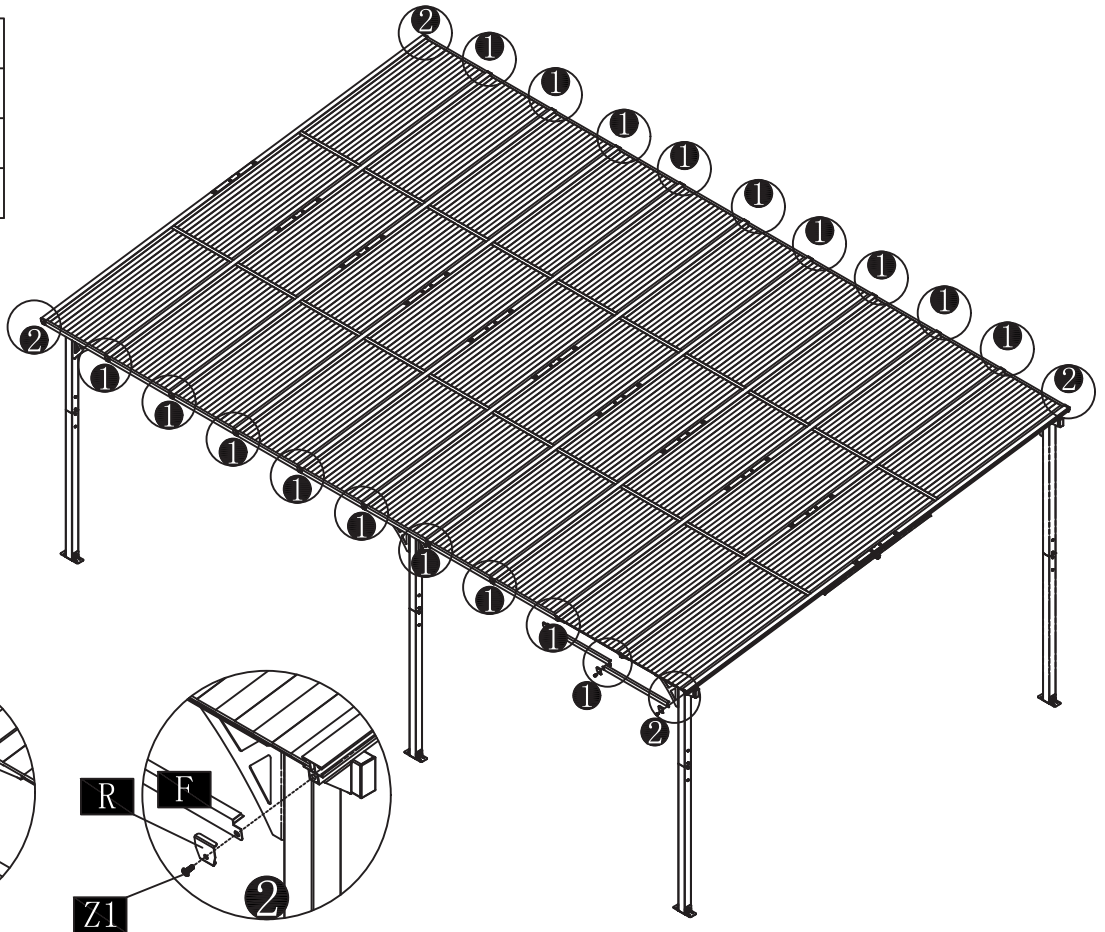

12

PART	NO.	QIT.
	R	22
	F	20
	Z1	22