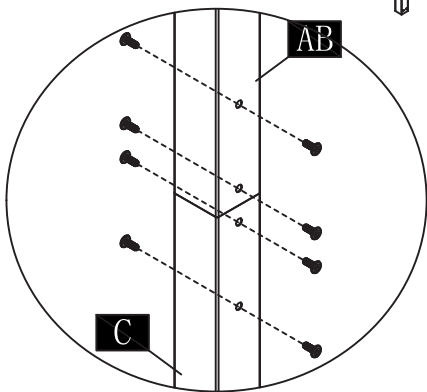

12X20FT WALL GAZEBO

Minimum of 2 people is required for a safety assembly of the product

TIPS:

You will receive two separate boxes for this product to be fully assembled. Please make sure all boxes arrived in good condition before assembling. It happens sometimes when boxes arrive separately due to postponed carrier's shipping, and your patience is really appreciated!

PART	NO.	QIT.
	A1	1
	A2	1
	A3	1
	B1	1
	B2	1
	B3	1
	C	6
	D1	2
	D2	2
	D3	2
	D4	2
	E1	11
	E2	11
	T	11
	S	11
	H	11
	I1	1
	I2	1
	I3	1
	I4	1
	G	20
	F	20
	N	6
	L	6

PART	NO.	QIT.
	M	15
	P	4
	O	4
	Q	22
	R	22
 M6*15	Z1	241
 M6*70	Z2	12
 16*6*1	Z3	71
 M6	Z4	12
 M8*35	Z5	24
 M6*50	Z6	44
 M6	Z7	47
 M6*30	Z8	36
	Z9	30
 60*60	W1	6
	W2	24
 60*30	W3	4
 20*20	W4	2
	K	30
 S4	X1	1
 S6	X2	1
	X3	1

1

PART	NO.	QIT.
	A1	1
	A2	1
	A3	1
	B1	1
	B2	1
	B3	1
	C	6
	L	6
	Z1	48

2

PART	NO.	QIT.
	M	15
	Z2	12
	Z3	24
	Z4	12
	W1	6
	Z1	3

3

PART	NO.	QIT.
	D1	2
	D2	2
	D3	2
	D4	2
	N	6
	Z1	48

X2

4