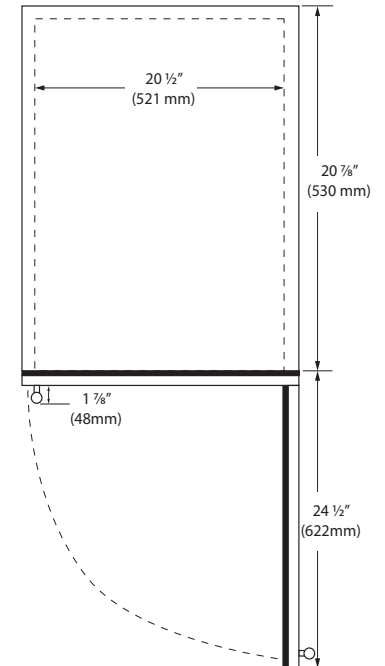

## Key Features

- Convection cooling system provides a quick cool down and consistent temperature
- Extended lower interior maximizes storage options
- Digital touch pad control with blue LED display
- Stainless steel cabinet, toe-kick, and full-wrap door
- Volume of 5.4 cu ft holds up to 117 bottles (12 oz) or 194 cans (12 oz)
- Temperature range: 34°F - 60°F
- Bright white LED lighting
- White interior
- Three adjustable tempered glass shelves
- Stainless steel handle (7/8" diameter)
- Field reversible door is shipped right-hand hinged
- Built-in or freestanding
- Four adjustable leveling legs
- Door lock model available

### Dimensions

### Specifications

Model	ORE124
Amps: Running	1.2
Capacity: Bottle 12 oz	117
Capacity: Can (12 oz)	194
Capacity: Volume (cu ft)	5.4
Capacity: Wine Bottle (750 ml)	N/A
Dimensions: Product Depth	22 1/2" / 572 mm
Dimensions: Product Height	34 1/8" / 867 mm
Dimensions: Product Width	23 15/16" / 608 mm
Energy Consumption: Avg. Per Year	240 kWh
ENERGY STAR	Tier 3
Product Weight: Max	109 lb
Refrigerant Type:	R600a
Sabbath (Star K Certified)	Yes
Temperature Range	34°F - 60°F