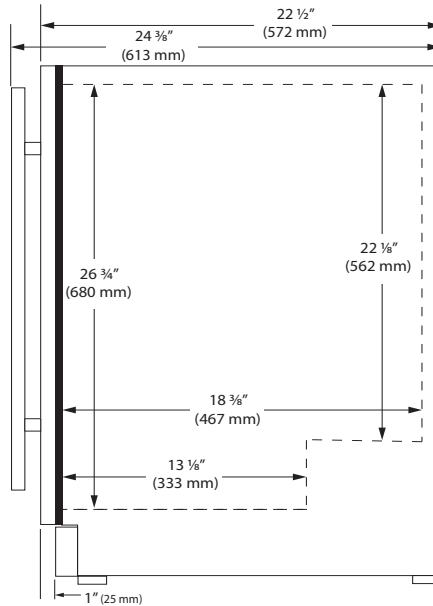

Dimensions

Front

Side

Top

Specifications

Model	ORE124
Amps: Running	1.2
Capacity: Bottle 12 oz	117
Capacity: Can (12 oz)	194
Capacity: Volume (cu ft)	5.4
Capacity: Wine Bottle (750 ml)	N/A
Dimensions: Product Depth	22 1/2" / 572 mm
Dimensions: Product Height	34 1/8" / 867 mm
Dimensions: Product Width	23 15/16" / 608 mm
Energy Consumption: Avg. Per Year	240 kWh
ENERGY STAR	Tier 3
Product Weight: Max	109 lb
Refrigerant Type:	R600a
Sabbath (Star K Certified)	Yes
Temperature Range	34°F - 60°F

Back

Cabinet Cut-Out

Warranty

- 1 Year (parts & labor) / 5 year sealed system (parts)
- **2 Year (parts & labor) / 5 year sealed system (parts) upgrade at no cost with product registration**

See complete warranty for details

Installation Notes

- 24" cutout width sufficient if door protrudes beyond adjacent cabinetry
- No additional clearance is needed for ventilation
- Do not obstruct front grille air flow

Please visit u-line.com to view this model's User Guide & Service Manual. All Specifications are subject to change without notice.