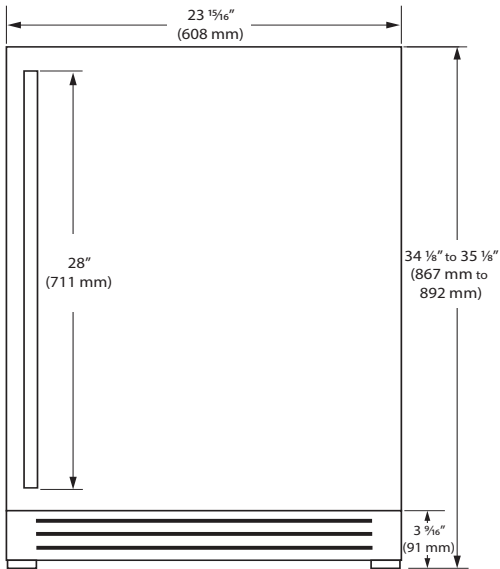

Dimensions

Front