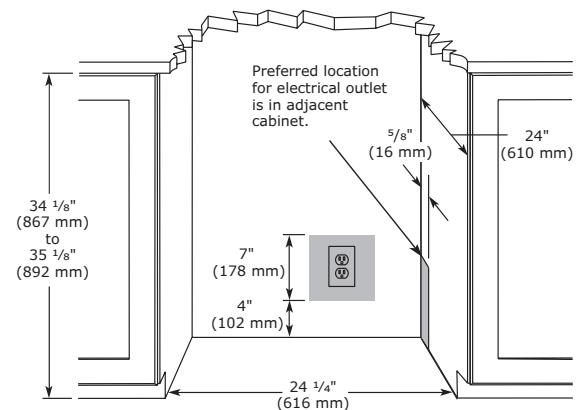

Cabinet Cut-Out

Warranty

- 1 Year (parts & labor) / 5 year sealed system (parts)
- **2 Year (parts & labor) / 5 year sealed system (parts) upgrade at no cost with product registration**

See complete warranty for details

Installation Notes

- 24" cutout width sufficient if door protrudes beyond adjacent cabinetry
- No additional clearance is needed for ventilation
- Do not obstruct front grille air flow

Please visit u-line.com to view this model's User Guide & Service Manual. All Specifications are subject to change without notice.