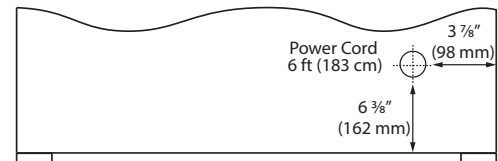

Dimensions

Front

Side

Top

Specifications

Model	ORE124
Amps: Running	1.2
Capacity: Bottle 12 oz	117
Capacity: Can (12 oz)	194
Capacity: Volume (cu ft)	5.4
Capacity: Wine Bottle (750 ml)	N/A
Dimensions: Product Depth	22 1/2" / 572 mm
Dimensions: Product Height	34 1/8" / 867 mm
Dimensions: Product Width	23 15/16" / 608 mm
Energy Consumption: Avg. Per Year	240 kWh
ENERGY STAR	Tier 3
Product Weight: Max	109 lb
Refrigerant Type:	R600a
Sabbath (Star K Certified)	Yes
Temperature Range	34°F - 60°F

Back

Cabinet Cut-Out

Warranty

- 1 Year (parts & labor) / 5 year sealed system (parts)
- **2 Year (parts & labor) / 5 year sealed system (parts) upgrade at no cost with product registration**

See complete warranty for details

Installation Notes

- 24" cutout width sufficient if door protrudes beyond adjacent cabinetry
- No additional clearance is needed for ventilation
- Do not obstruct front grille air flow

Please visit u-line.com to view this model's User Guide & Service Manual. All Specifications are subject to change without notice.