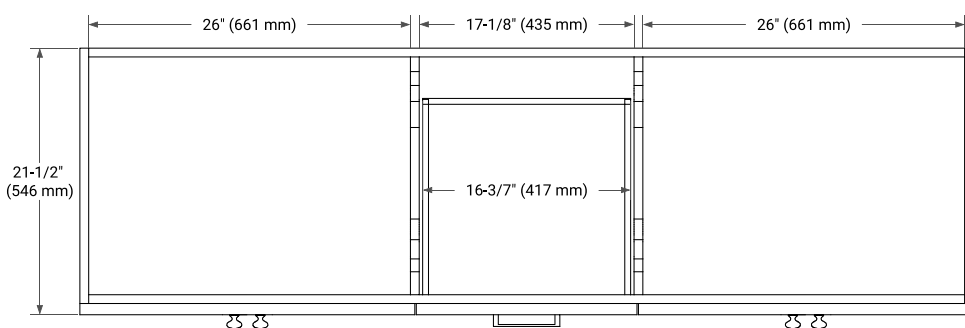

72" DOUBLE SINK BASE CABINET

BASE CABINET DIMENSIONS

72" W x 21.5" D x 34.5" H

FEATURES

- Solid wood frame & plywood panels
- Dovetail drawers and joints
- Soft closing doors & drawers

HARDWARE FINISHES*

Brushed Nickel   Satin Brass   Matte Black   Polished Chrome

Hardware comes preinstalled with the illustrated option. Other finishes are available on our online store if you prefer a different one.

AVAILABLE COLORS

White   Grey   Midnight Blue   Black

FRONT VIEW

SIDE VIEW

PLAN VIEW