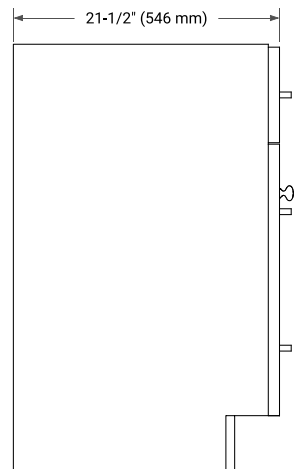

72" DOUBLE SINK BASE CABINET

BASE CABINET DIMENSIONS

72" W x 21.5" D x 34.5" H

FEATURES

- Solid wood frame & plywood panels
- Dovetail drawers and joints
- Soft closing doors & drawers

HARDWARE FINISHES*

Brushed Nickel   Satin Brass   Matte Black   Polished Chrome

Hardware comes preinstalled with the illustrated option. Other finishes are available on our online store if you prefer a different one.

AVAILABLE COLORS

White   Grey   Midnight Blue   Black

FRONT VIEW

SIDE VIEW

PLAN VIEW