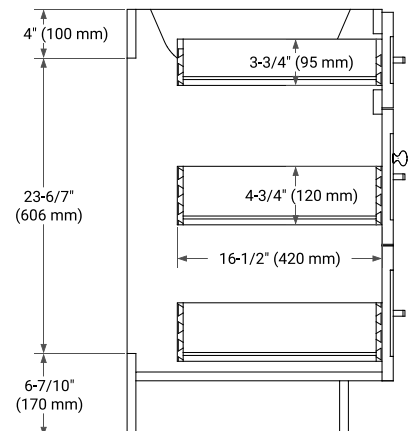

72" DOUBLE SINK BASE CABINET

BASE CABINET DIMENSIONS

72" W x 21.5" D x 34.5" H

FEATURES

- Solid wood frame & plywood panels
- Dovetail drawers and joints
- Soft closing doors & drawers

HARDWARE FINISHES*

Brushed Nickel   Satin Brass   Matte Black   Polished Chrome

Hardware comes preinstalled with the illustrated option. Other finishes are available on our online store if you prefer a different one.

AVAILABLE COLORS

White   Grey   Midnight Blue   Black

FRONT VIEW

SIDE VIEW

PLAN VIEW