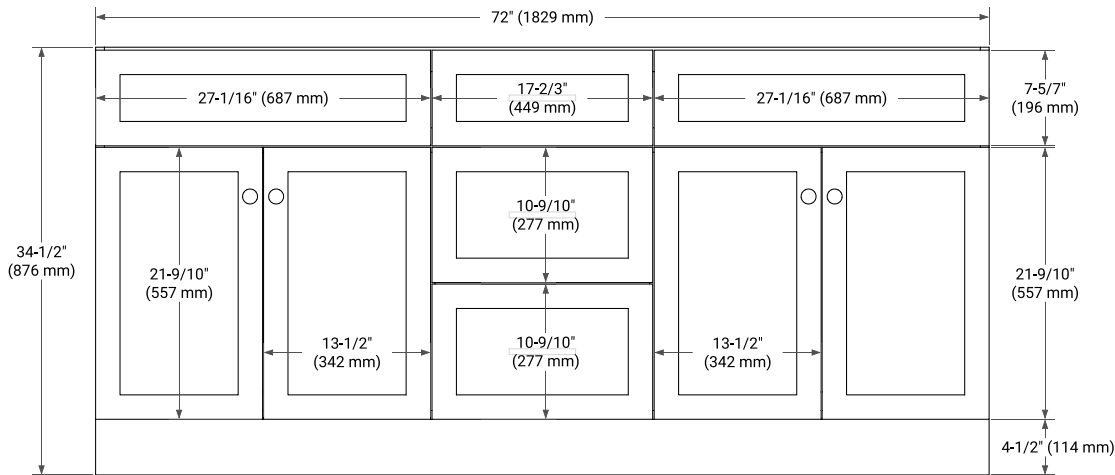

72" DOUBLE SINK BASE CABINET

BASE CABINET DIMENSIONS

72" W x 21.5" D x 34.5" H

FEATURES

- Solid wood frame & plywood panels
- Dovetail drawers and joints
- Soft closing doors & drawers

HARDWARE FINISHES*

Brushed Nickel   Satin Brass   Matte Black   Polished Chrome

Hardware comes preinstalled with the illustrated option. Other finishes are available on our online store if you prefer a different one.

AVAILABLE COLORS

White   Grey   Midnight Blue   Black

FRONT VIEW

SIDE VIEW

PLAN VIEW