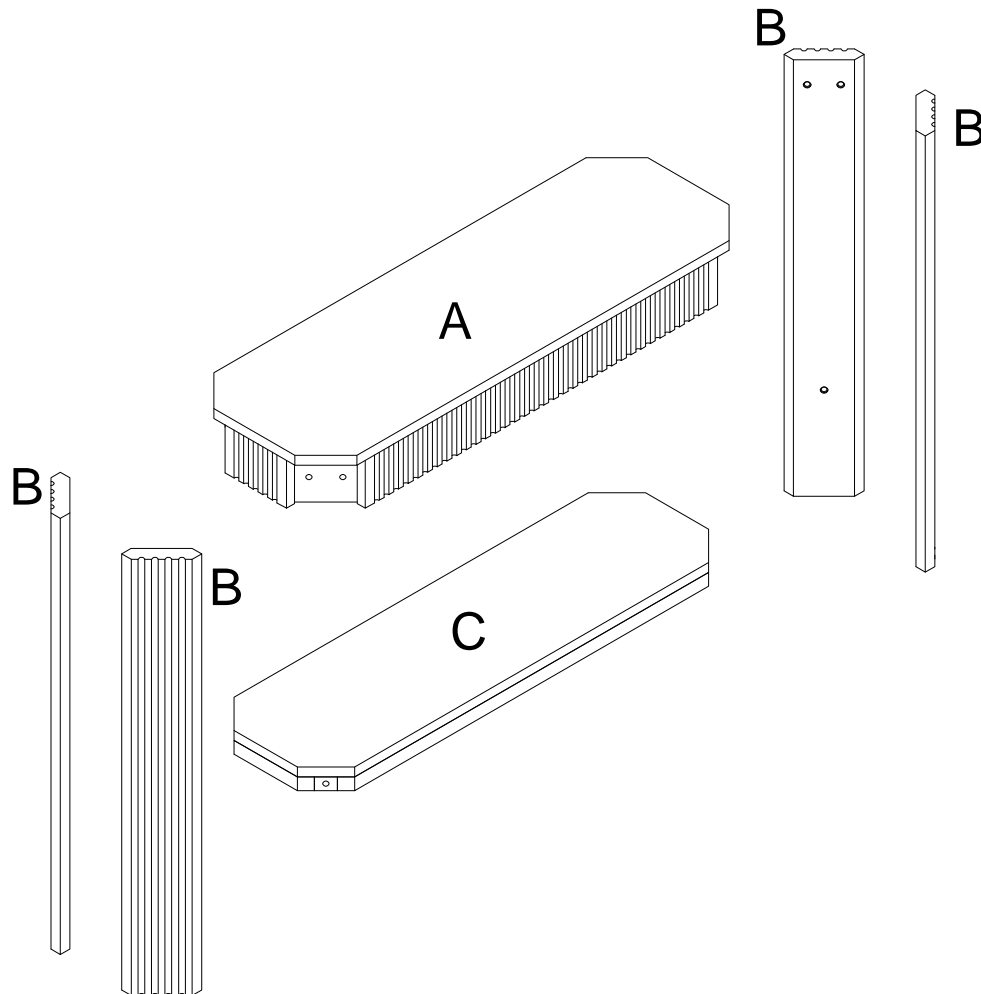

ASSEMBLY INSTRUCTION

Console Table 910mm

. Use of power tool to assemble this product will invalidate any claim and damage this product making it unsafe !!!
. Please assemble on a clean soft surface to avoid damage.

+

20 minutes

Part list - Console Table 910mm

Identifying the hardware-Identify the hardware using the illustrations below

STEP 1

STEP 2

STEP 3

STEP 4