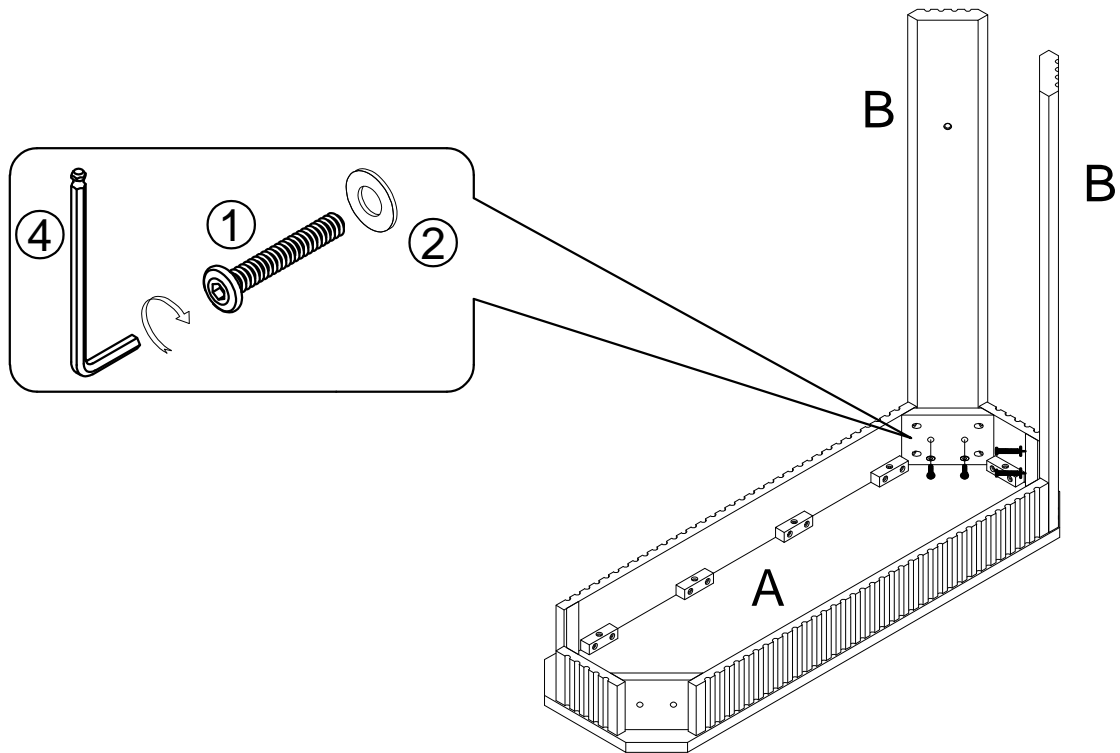

ASSEMBLY INSTRUCTION

Console Table 910mm

. Use of power tool to assemble this product will invalidate any claim and damage this product making it unsafe !!!
. Please assemble on a clean soft surface to avoid damage.

+

20 minutes

Part list - Console Table 910mm

Identifying the hardware-Identify the hardware using the illustrations below

STEP 1

STEP 2

STEP 3

STEP 4