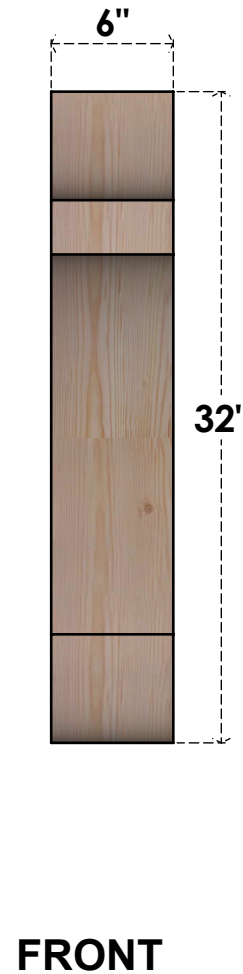

BRC06X20X32OLY00RDF

6"W X 20"D X 32"H OLYMPIC ROUGH SAWN BRACE, DOUGLAS FIR

EKENA MILLWORK
 2300 WEST MAIN ST.
 CLARKSVILLE, TX 75426
 TOLL FREE: 866-607-0453
 WWW.EKENAMILLWORK.COM

NOTES

1. INSTALLATION TO BE COMPLETED IN ACCORDANCE WITH MANUFACTURER'S SPECIFICATIONS.
2. DRAWING MAY NOT BE TO SCALE
3. THIS DRAWING IS INTENDED FOR DESIGN AND PLANNING PURPOSES ONLY.
4. ALL INFORMATION CONTAINED HEREIN WAS CURRENT AT THE TIME OF DEVELOPMENT BUT MUST BE REVIEWED AND APPROVED BY THE PRODUCT MANUFACTURER TO BE CONSIDERED ACCURATE.
5. PRODUCTS ARE NOT KILN DRIED. THIS ITEM IS UNIQUE AND WILL CONTAIN THE NATURAL VARIATIONS THAT THE WOOD SPECIES OFFERS. THIS MAY RESULT IN VARIATIONS UP TO 1/4"