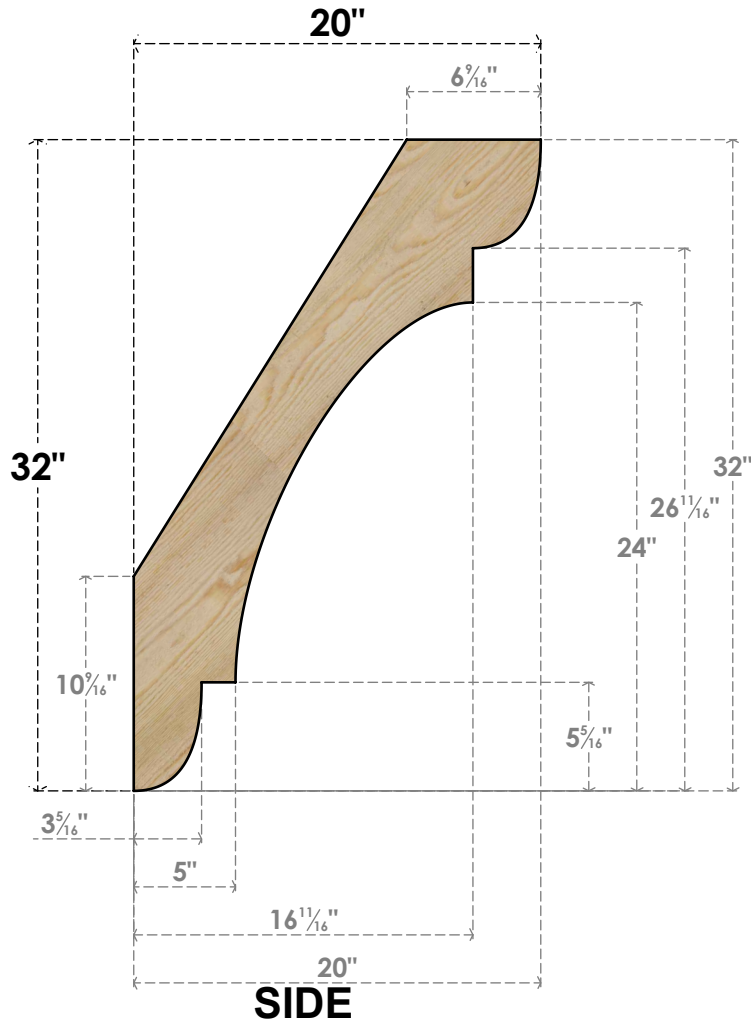

BRC06X20X32OLY00RDF

6"W X 20"D X 32"H OLYMPIC ROUGH SAWN BRACE, DOUGLAS FIR

EKENA MILLWORK
 2300 WEST MAIN ST.
 CLARKSVILLE, TX 75426
 TOLL FREE: 866-607-0453
 WWW.EKENAMILLWORK.COM

NOTES

1. INSTALLATION TO BE COMPLETED IN ACCORDANCE WITH MANUFACTURER'S SPECIFICATIONS.
2. DRAWING MAY NOT BE TO SCALE
3. THIS DRAWING IS INTENDED FOR DESIGN AND PLANNING PURPOSES ONLY.
4. ALL INFORMATION CONTAINED HEREIN WAS CURRENT AT THE TIME OF DEVELOPMENT BUT MUST BE REVIEWED AND APPROVED BY THE PRODUCT MANUFACTURER TO BE CONSIDERED ACCURATE.
5. PRODUCTS ARE NOT KILN DRIED. THIS ITEM IS UNIQUE AND WILL CONTAIN THE NATURAL VARIATIONS THAT THE WOOD SPECIES OFFERS. THIS MAY RESULT IN VARIATIONS UP TO 1/4"