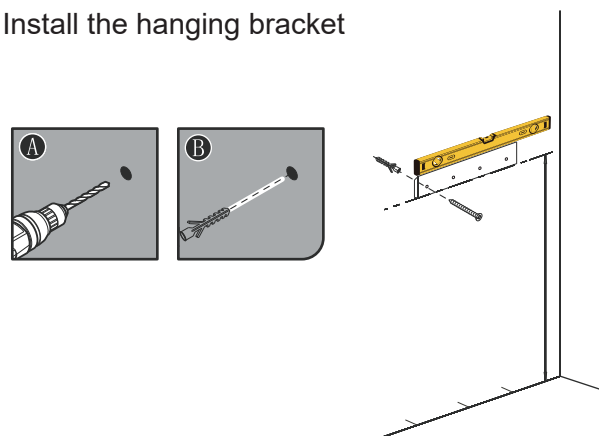

Installation Instructions

Parts List

Cabinet

Basin

Fixed Accessories

Tools List

Installation Instructions

1 Measure Installation Height

2 Install the hanging bracket

3 Remove the drawer