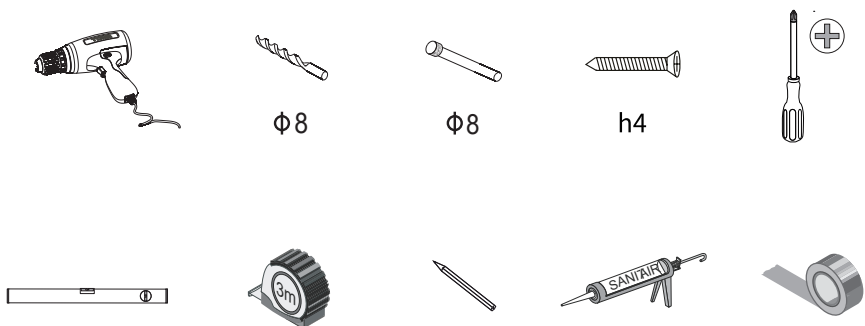

Installation Instructions

Parts List

Cabinet

Basin

Fixed Accessories

Tools List

Installation Instructions

1 Measure Installation Height

2 Install the hanging bracket

3 Remove the drawer