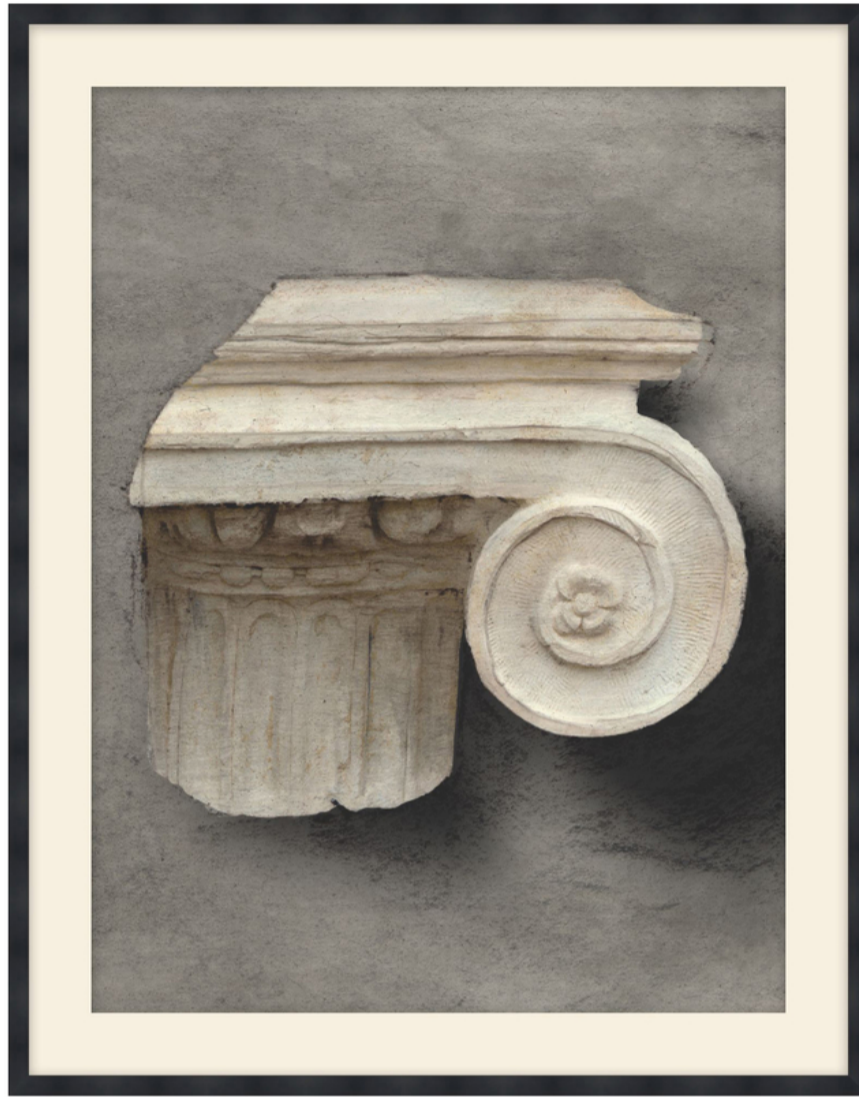

THEODORE ALEXANDER

Relief 5

D3077S61527-5017

Plastic Frame

Textured Paper - Floated Deckled

M4 - Warm White Smooth + White Core Width:3"

F992 - Black Cap Frame - Width: 0.875

W 29³/₄ x D 1¹/₄ x H 36³/₄ inches

Material(s):

Collection: Art by TA

Style: Modern / Formal Modern

Type: Décor / Wall Art