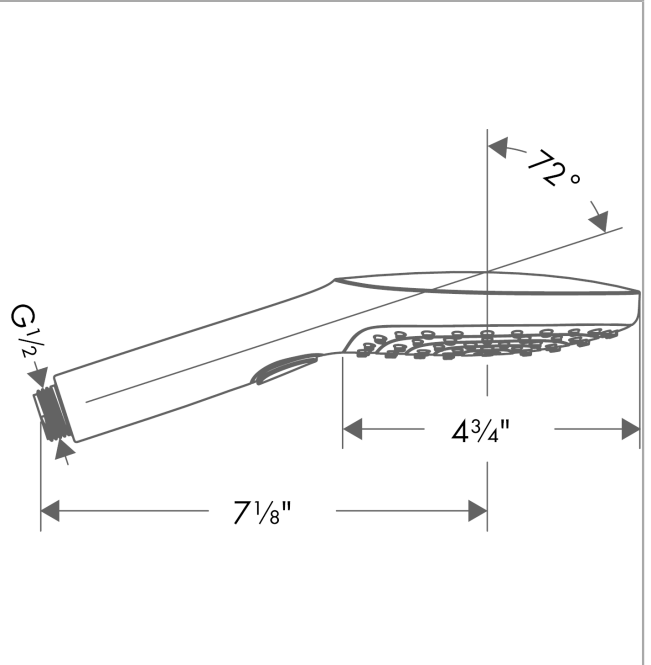

Raindance Select E
Handshower 120 3-Jet, 2.0 GPM
 Finishes : **chrome** Part no. : **04528000**

Description

Features

- Spray modes: RainAir, Rain, Whirl
- 78 no-clog spray channels
- Select button for comfortable alternation of spray modes
- easy cleanable plastic spray disc
- Flow: 2.0 GPM (7.6 L/Min)

Item details

List Price \$ 170.00

Technology

Compliance

Product image

Scale drawing

Raindance Select E
Handshower 120 3-Jet, 2.0 GPM
Finishes : chrome Part no. : 04528000

Exploded drawing

Year of production: >01/14

Raindance Select E
Handshower 120 3-Jet, 2.0 GPM
 Finishes : **chrome** Part no. : **04528000**

Spare parts list

Year of production: >01/14

Pos.	Description	Part no.	Price	PU
1	filter packing	94246000	-	1