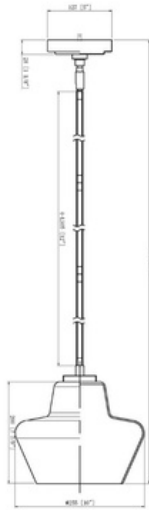

3127-BK

Carlissa

Fixture Attributes

Category: Interior Pendant

Finish: Matte Black

Body: Steel / Glass

Shade Finish: Clear

Overall Size: 9.75"x9.75"x56.13"

Rod/Chain Length: 3x12"+1x6"

Max. Height from Ceiling: 56.13"

Min. Height from Ceiling: 9.25"

Weight of fixture: 3.96 LBS

Certifications/Qualifications: UL / cUL

Smart SkyPlug Compatible: N/A

Warranty: www.skyplug.com/warranty

Number of bulbs: 1

Max Wattage/Range: 60W

Voltage: 120

Socket Type: Ceramic

Mounting / Installations

 Plug-in Mounting System

Lead Wire Length: 98"

Wire Type: 1015 105°C