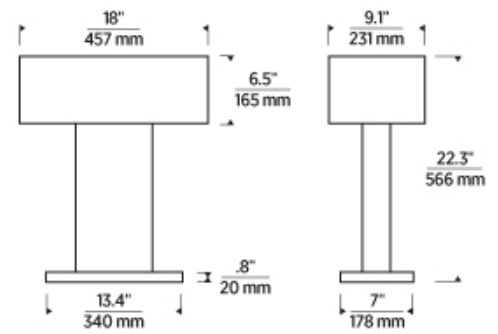

LAMPING

Includes 120V 28.3 watts, 814 delivered lumens, 90 CRI 2700K LED module. Built-in three way dimming. Includes 6 feet of black cloth cord.

Dark Bronze

Dark Bronze

Natural Brass

ORDERING INFORMATION

KWTB326	COLOR TEMP	FINISH
	27 2700K	BZ DARK BRONZE NB NATURAL BRASS

KWTB326 _____

JOB NAME _____

NOTES _____

WYLLIS MEDIUM TABLE LAMP

VISUAL COMFORT & CO.

SPECIFICATIONS

PRIMARY MATERIAL	Brass
SHADE MATERIAL	Brass
NET WEIGHT	37.5 lbs
HEIGHT	22.3in
WIDTH	9.2in
LENGTH	18in
WET LISTED	
DAMP LISTED	
DRY LISTED	
GENERAL LISTING	ETL Listed
INCLUDES	