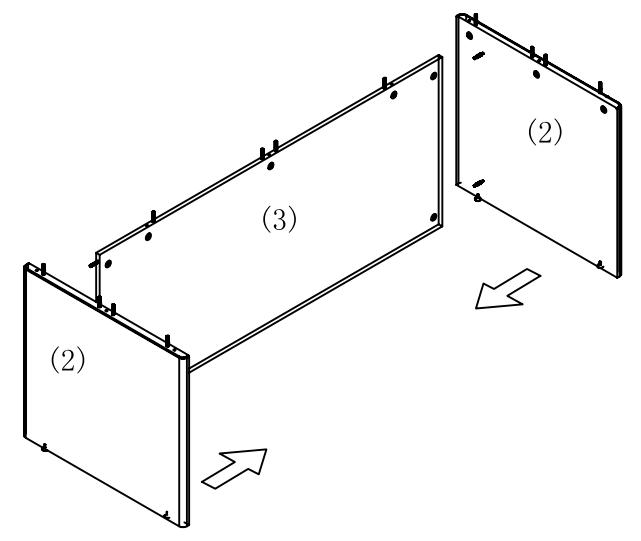

- (1) Top 1PCS
- (2) End Panel 2PCS
- (3) Modesty Panel 1PCS
- (A) Dowel 16PCS+1
- (B) Cam Pin 13PCS+1
- (C) Cam Lock 13PCS+1
- (p) Cam Cover 13PCS+1
- (D) Leg Leveller 4PCS

STEP 3

DESK SHELL, 66x30  
**SON-02**  
 66"W\*30"D\*29"H  
  
 877-OSP-WORX  
 (677-9679)  
*Always lay components on A clean, soft-cushioned surface during assembly.*