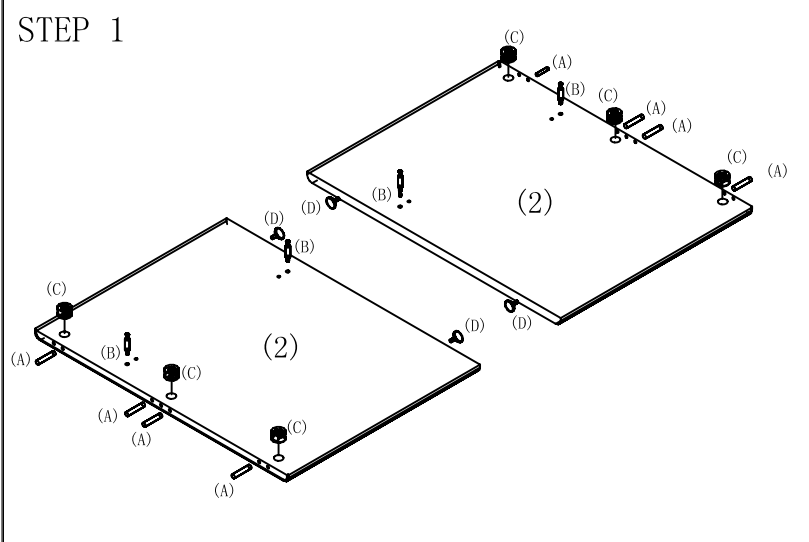

- (1) Top 1PCS
- (2) End Panel 2PCS
- (3) Modesty Panel 1PCS
- (A) Dowel 16PCS+1
- (B) Cam Pin 13PCS+1
- (C) Cam Lock 13PCS+1
- (p) Cam Cover 13PCS+1
- (D) Leg Leveller 4PCS

STEP 3

DESK SHELL, 66x30  
**SON-02**  
 66"W\*30"D\*29"H  
  
 877-OSP-WORX  
 (677-9679)  
*Always lay components on A clean, soft-cushioned surface during assembly.*