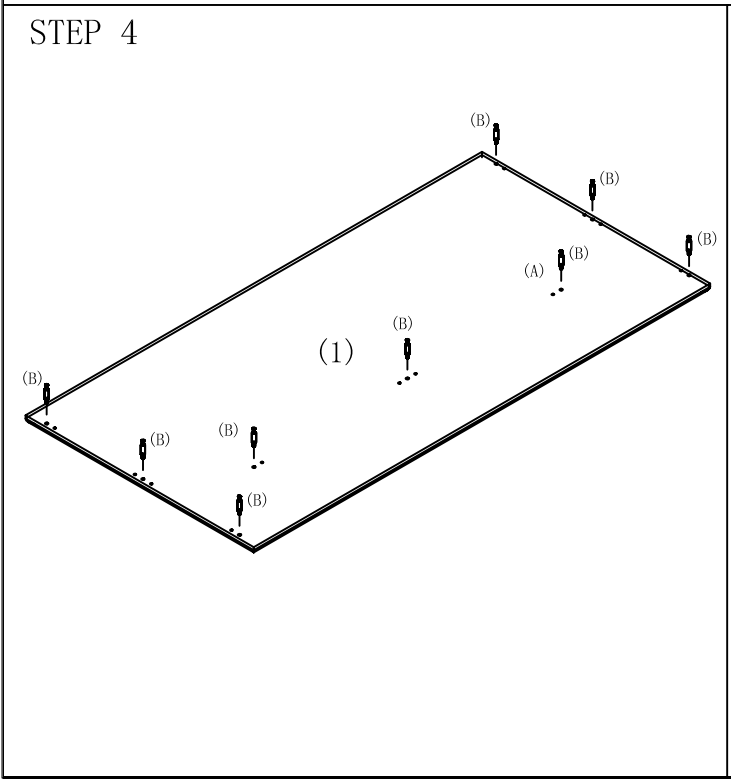

- (1) Top 1PCS
- (2) End Panel 2PCS
- (3) Modesty Panel 1PCS
- (A) Dowel 16PCS+1
- (B) Cam Pin 13PCS+1
- (C) Cam Lock 13PCS+1
- (p) Cam Cover 13PCS+1
- (D) Leg Leveller 4PCS

STEP 3

DESK SHELL, 66x30  
**SON-02**  
 66"W\*30"D\*29"H  
  
 877-OSP-WORX  
 (677-9679)  
*Always lay components on A clean, soft-cushioned surface during assembly.*