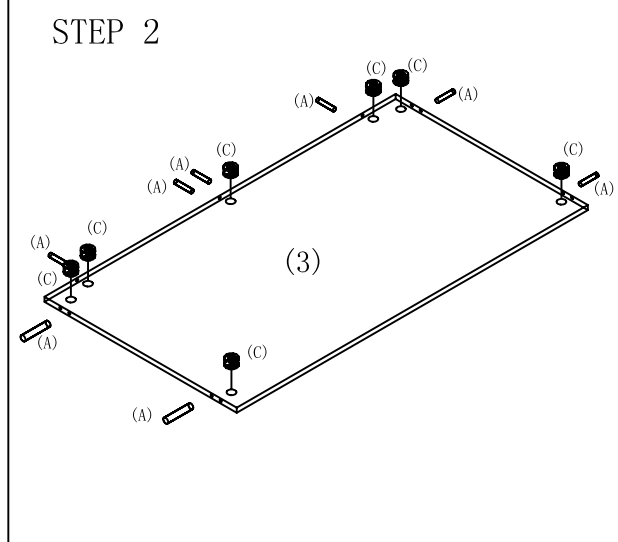

- (1) Top 1PCS
- (2) End Panel 2PCS
- (3) Modesty Panel 1PCS
- (A) Dowel 16PCS+1
- (B) Cam Pin 13PCS+1
- (C) Cam Lock 13PCS+1
- (p) Cam Cover 13PCS+1
- (D) Leg Leveller 4PCS

STEP 3

DESK SHELL, 66x30  
**SON-02**  
 66"W\*30"D\*29"H  
  
 877-OSP-WORX  
 (677-9679)  
*Always lay components on A clean, soft-cushioned surface during assembly.*