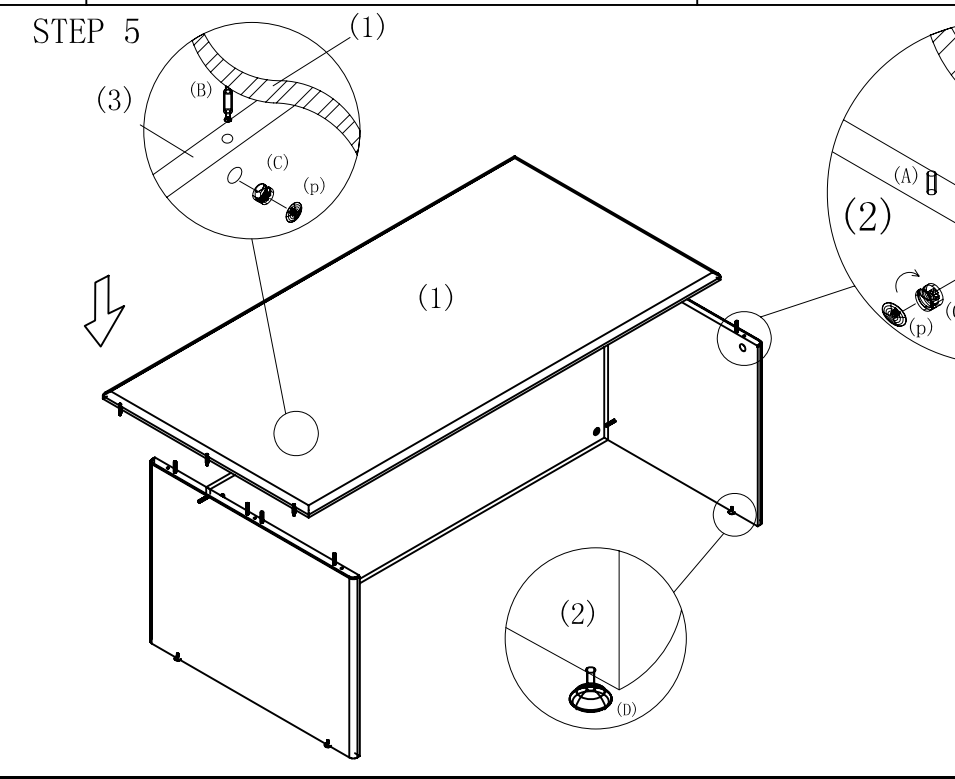

- (1) Top 1PCS
- (2) End Panel 2PCS
- (3) Modesty Panel 1PCS
- (A) Dowel 16PCS+1
- (B) Cam Pin 13PCS+1
- (C) Cam Lock 13PCS+1
- (p) Cam Cover 13PCS+1
- (D) Leg Leveller 4PCS

STEP 3

DESK SHELL, 66x30  
**SON-02**  
 66"W\*30"D\*29"H  
  
 877-OSP-WORX  
 (677-9679)  
*Always lay components on A clean, soft-cushioned surface during assembly.*