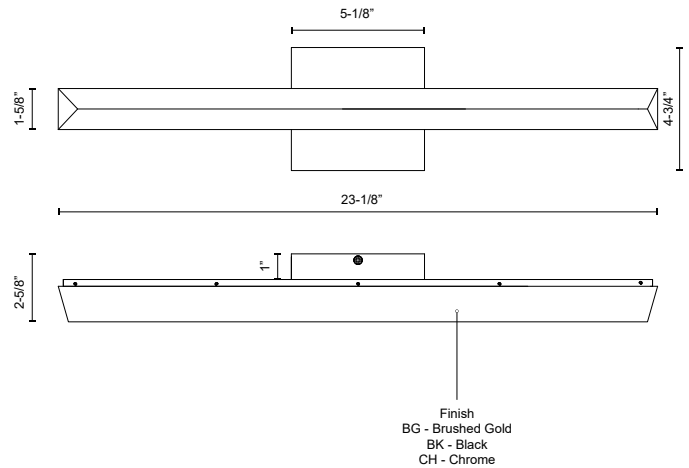

VL27523-BG
Brushed Gold

VL27523-BK
Black

VL27523-CH
Chrome

SPECIFICATION DETAILS

* For custom options, consult factory for details.

Fixture Dimensions	W23-1/8" x H4-3/4" x E2-5/8"
Light Source	LED with DC Driver
Wattage	22W
Total Lumens	1700lm
Delivered Lumens	1050lm*
Voltage	120V
Color Temperature	3000K
CRI (Ra)	90CRI
Optional Color Temps	2700K - 5000K Available, Minimum Order Quantities Apply
LED Rated Life	50,000 hours
Dimming	100% - 10%, TRIAC or ELV Dimmer (Not Included)
Diffuser Details	Clear exterior Frosted Interior Acrylic
ADA Compliant	Yes
Location	Damp
Compliance	ADA
Warranty	5 Years
Illumination Direction	Front
Mounting Style	All Orientation
Canopy Dimensions	W5-1/8" x H4-3/4" x E1"