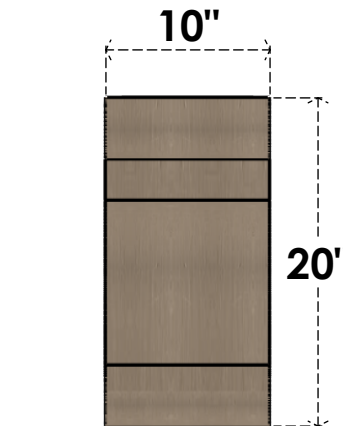

ITEM NUMBER: CORU10X30X20NEBRCPR

10"W X 30"D X 20"H SERIES 3 CLASSIC NEW BRIGHTON ROUGH CEDAR
TIMBERTHANE FAUX WOOD CORBEL, PRIMED

SIDE PROFILE

FRONT PROFILE

ISOMETRIC

EKENA MILLWORK
2300 WEST MAIN ST.
CLARKSVILLE, TX 75426
TOLL FREE: 866-607-0453
WWW.EKENAMILLWORK.COM

NOTES

1. INSTALLATION TO BE COMPLETED IN ACCORDANCE WITH MANUFACTURER'S SPECIFICATIONS.
2. DRAWING MAY NOT BE TO SCALE
3. THIS DRAWING IS INTENDED FOR DESIGN AND PLANNING PURPOSES ONLY.
4. ALL INFORMATION CONTAINED HEREIN WAS CURRENT AT THE TIME OF DEVELOPMENT BUT MUST BE REVIEWED AND APPROVED BY THE PRODUCT MANUFACTURER TO BE CONSIDERED ACCURATE.
5. TIMBERTHANE ARCHITECTURAL PRODUCTS ARE MADE FROM HIGH DENSITY URETHANE AND COME FACTORY PRIMED