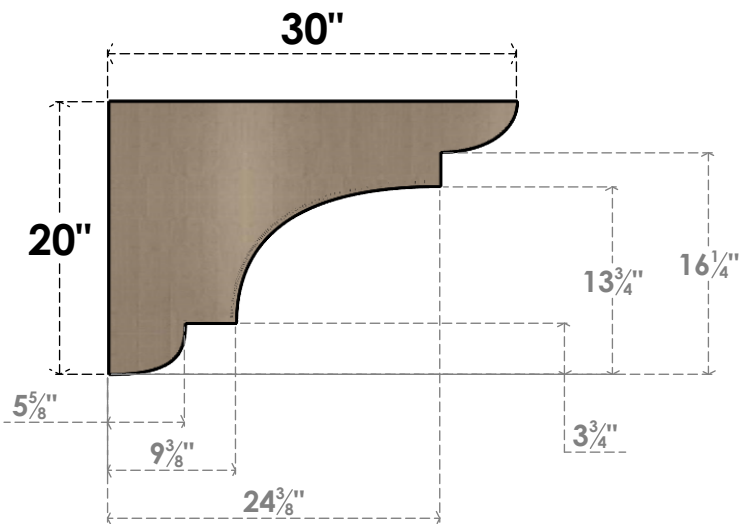

ITEM NUMBER: CORU10X30X20NEBRCPR

10"W X 30"D X 20"H SERIES 3 CLASSIC NEW BRIGHTON ROUGH CEDAR
TIMBERTHANE FAUX WOOD CORBEL, PRIMED

SIDE PROFILE

FRONT PROFILE

ISOMETRIC

EKENA MILLWORK
2300 WEST MAIN ST.
CLARKSVILLE, TX 75426
TOLL FREE: 866-607-0453
WWW.EKENAMILLWORK.COM

NOTES

1. INSTALLATION TO BE COMPLETED IN ACCORDANCE WITH MANUFACTURER'S SPECIFICATIONS.
2. DRAWING MAY NOT BE TO SCALE
3. THIS DRAWING IS INTENDED FOR DESIGN AND PLANNING PURPOSES ONLY.
4. ALL INFORMATION CONTAINED HEREIN WAS CURRENT AT THE TIME OF DEVELOPMENT BUT MUST BE REVIEWED AND APPROVED BY THE PRODUCT MANUFACTURER TO BE CONSIDERED ACCURATE.
5. TIMBERTHANE ARCHITECTURAL PRODUCTS ARE MADE FROM HIGH DENSITY URETHANE AND COME FACTORY PRIMED