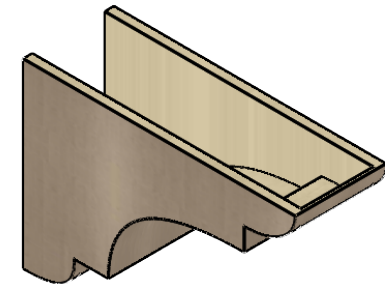

ITEM NUMBER: CORU10X30X20NEBRCPR

10"W X 30"D X 20"H SERIES 3 CLASSIC NEW BRIGHTON ROUGH CEDAR
TIMBERTHANE FAUX WOOD CORBEL, PRIMED

SIDE PROFILE

FRONT PROFILE

ISOMETRIC

EKENA MILLWORK
2300 WEST MAIN ST.
CLARKSVILLE, TX 75426
TOLL FREE: 866-607-0453
WWW.EKENAMILLWORK.COM

NOTES

1. INSTALLATION TO BE COMPLETED IN ACCORDANCE WITH MANUFACTURER'S SPECIFICATIONS.
2. DRAWING MAY NOT BE TO SCALE
3. THIS DRAWING IS INTENDED FOR DESIGN AND PLANNING PURPOSES ONLY.
4. ALL INFORMATION CONTAINED HEREIN WAS CURRENT AT THE TIME OF DEVELOPMENT BUT MUST BE REVIEWED AND APPROVED BY THE PRODUCT MANUFACTURER TO BE CONSIDERED ACCURATE.
5. TIMBERTHANE ARCHITECTURAL PRODUCTS ARE MADE FROM HIGH DENSITY URETHANE AND COME FACTORY PRIMED