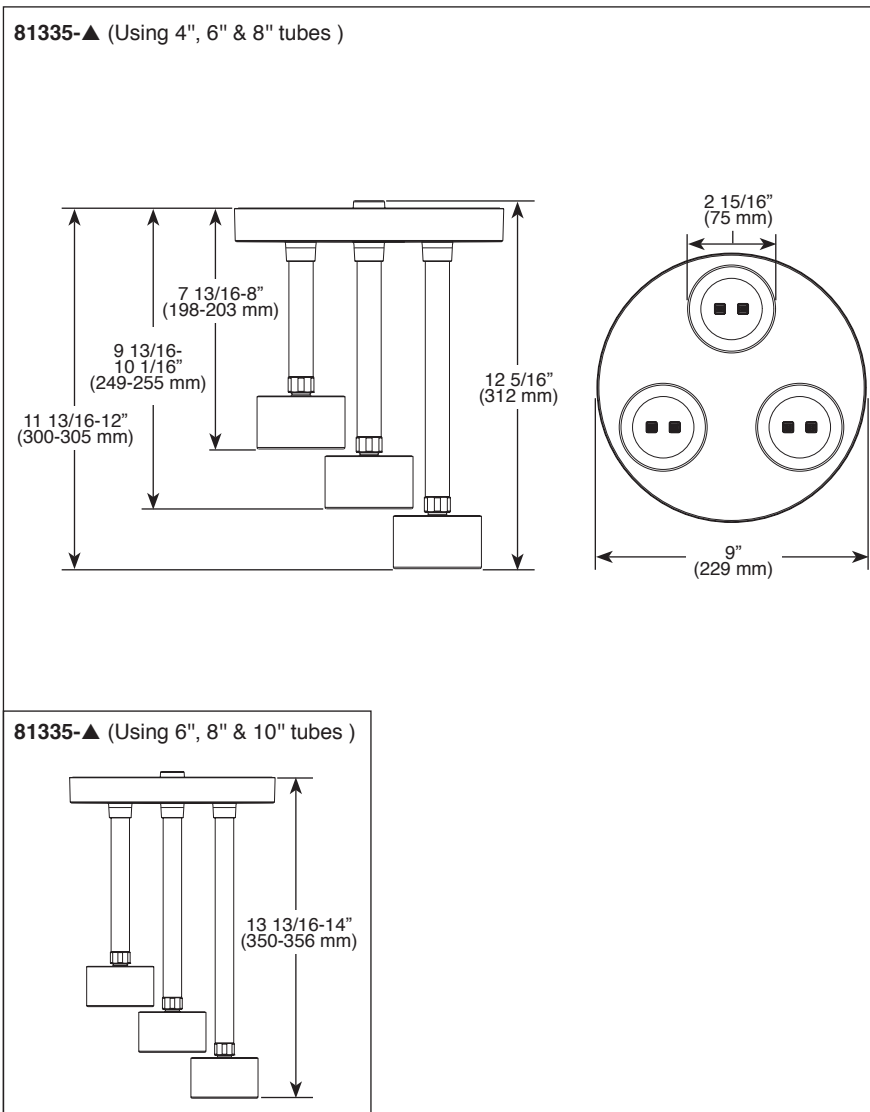

▲ Designate proper finish suffix

COMPLIES WITH:

- ASME A112.18.1 / CSA B125.1
- EPA WaterSense®

Brizo Kitchen & Bath Company reserves the right (1) to make changes in specifications and materials, and (2) to change or discontinue models, both without notice or obligation. Dimensions are for reference only. See current full-line price book or www.brizo.com for finish options and product availability.

BSP-B-81335 Rev. D

Brizo Kitchen & Bath Faucet Company

55 E. 111th Street, Carmel, IN 46280
350 South Edgware Road, St. Thomas, ON N5P 4L1
© 2024 Brizo Kitchen & Bath Faucet Company