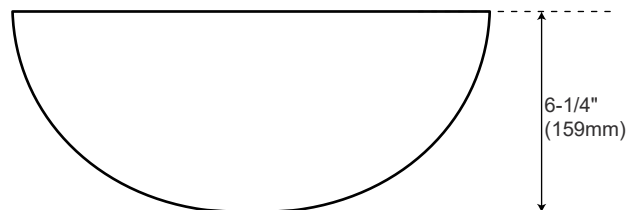

18" BURGAN

DOUBLE WALL COPPER VESSEL SINK

SKU: 921989

FEATURES

- Sink Material: Copper
- Number of Basins: 1
- Sink Installation: Vessel
- Product Color: Medium Antique Copper
- Faucet Centers: No Faucet Hole
- Drain Included: Optional
- Made of Solid, 16-Gauge, Double-Wall Copper.
- Smooth Exterior, Interior, and Rim.
- Patina Applied Using French Hot Process, so Color is Ingrained in the Copper.
- When Purchasing a Vessel Sink Faucet, Ensure the Height to Spout and Spout Reach Will Accommodate Your Sink.

SIGNATURE HARDWARE LIFETIME WARRANTY

See website for warranty information

CONTENTS

VESSEL SINK	PAGE 2
OPTIONAL DRAIN	PAGE 3

REVISED 01/05/2021

18" BURGAN

DOUBLE WALL COPPER VESSEL SINK

SKU: 921989

FEATURES

- Length: 18"
- Width: 18"
- Height: 6-1/4"
- Basin Length: 15"
- Basin Width: 15"
- Water Depth: 6"
- Rim: 1-1/2"
- Drain Size: 1-1/2"

PRODUCT IMAGE

All dimensions and specifications are nominal and may vary. Use actual products for accuracy in critical situations.

PAGE 2

OPTIONAL POP-UP

BATHROOM DRAIN - 1-1/2"

WITHOUT OVERFLOW

FEATURES

- Material: Brass
- Fits Drain Hole Size: 1-1/2"
- Made Of Solid Brass
- Completely Finished With Plated Parts
- Fits Standard Sinks With 1-1/2" Drain Holes
- 1-1/4" Tailpiece
- Overflow Hole: No