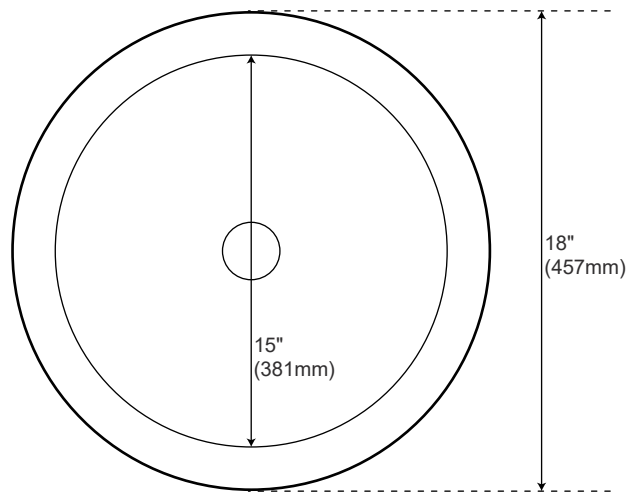

18" BURGAN

DOUBLE WALL COPPER VESSEL SINK

SKU: 921989

FEATURES

- Sink Material: Copper
- Number of Basins: 1
- Sink Installation: Vessel
- Product Color: Medium Antique Copper
- Faucet Centers: No Faucet Hole
- Drain Included: Optional
- Made of Solid, 16-Gauge, Double-Wall Copper.
- Smooth Exterior, Interior, and Rim.
- Patina Applied Using French Hot Process, so Color is Ingrained in the Copper.
- When Purchasing a Vessel Sink Faucet, Ensure the Height to Spout and Spout Reach Will Accommodate Your Sink.

FEATURES

- Length: 18"
- Width: 18"
- Height: 6-1/4"
- Basin Length: 15"
- Basin Width: 15"
- Water Depth: 6"
- Rim: 1-1/2"
- Drain Size: 1-1/2"

PRODUCT IMAGE

All dimensions and specifications are nominal and may vary. Use actual products for accuracy in critical situations.

PAGE 2

OPTIONAL POP-UP

BATHROOM DRAIN - 1-1/2"

WITHOUT OVERFLOW

FEATURES

- Material: Brass
- Fits Drain Hole Size: 1-1/2"
- Made Of Solid Brass
- Completely Finished With Plated Parts
- Fits Standard Sinks With 1-1/2" Drain Holes
- 1-1/4" Tailpiece
- Overflow Hole: No