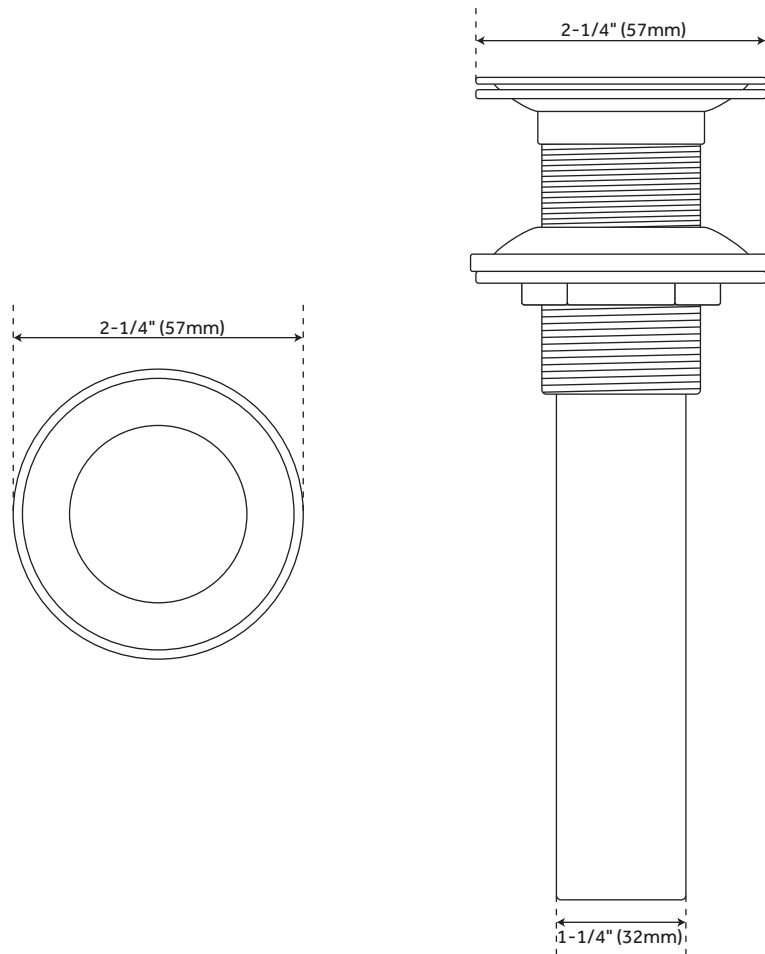

18" BURGAN

DOUBLE WALL COPPER VESSEL SINK

SKU: 921989

FEATURES

- Sink Material: Copper
- Number of Basins: 1
- Sink Installation: Vessel
- Product Color: Medium Antique Copper
- Faucet Centers: No Faucet Hole
- Drain Included: Optional
- Made of Solid, 16-Gauge, Double-Wall Copper.
- Smooth Exterior, Interior, and Rim.
- Patina Applied Using French Hot Process, so Color is Ingrained in the Copper.
- When Purchasing a Vessel Sink Faucet, Ensure the Height to Spout and Spout Reach Will Accommodate Your Sink.

FEATURES

- Length: 18"
- Width: 18"
- Height: 6-1/4"
- Basin Length: 15"
- Basin Width: 15"
- Water Depth: 6"
- Rim: 1-1/2"
- Drain Size: 1-1/2"

PRODUCT IMAGE

All dimensions and specifications are nominal and may vary. Use actual products for accuracy in critical situations.

PAGE 2

OPTIONAL POP-UP

BATHROOM DRAIN - 1-1/2"

WITHOUT OVERFLOW

FEATURES

- Material: Brass
- Fits Drain Hole Size: 1-1/2"
- Made Of Solid Brass
- Completely Finished With Plated Parts
- Fits Standard Sinks With 1-1/2" Drain Holes
- 1-1/4" Tailpiece
- Overflow Hole: No