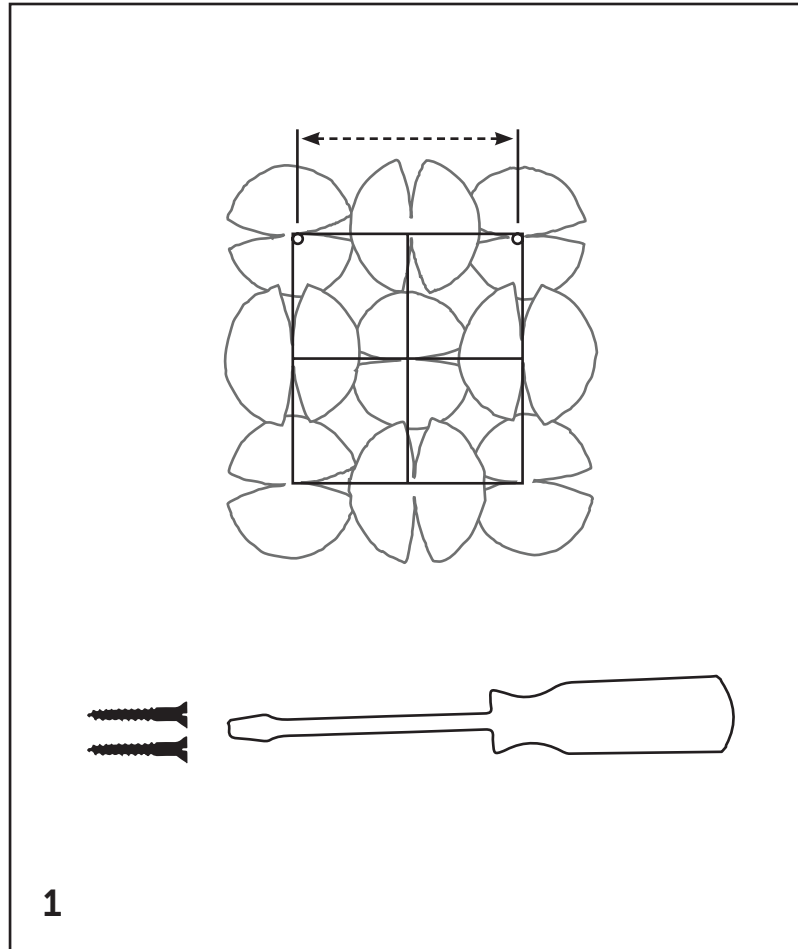

Ginko Leaf Wall Art

Installation Guide

phillips
collection 
every piece a conversation

Ginko Leaf Wall Art

Wall Mounting

Measure the distance between the holes on the back of Ginko Leaf Wall Art.

Place two screws into the wall surface at the measured distance and at the same level.

Place the holes on back of Ginko Leaf Wall Art onto the screws.

(screws not included)