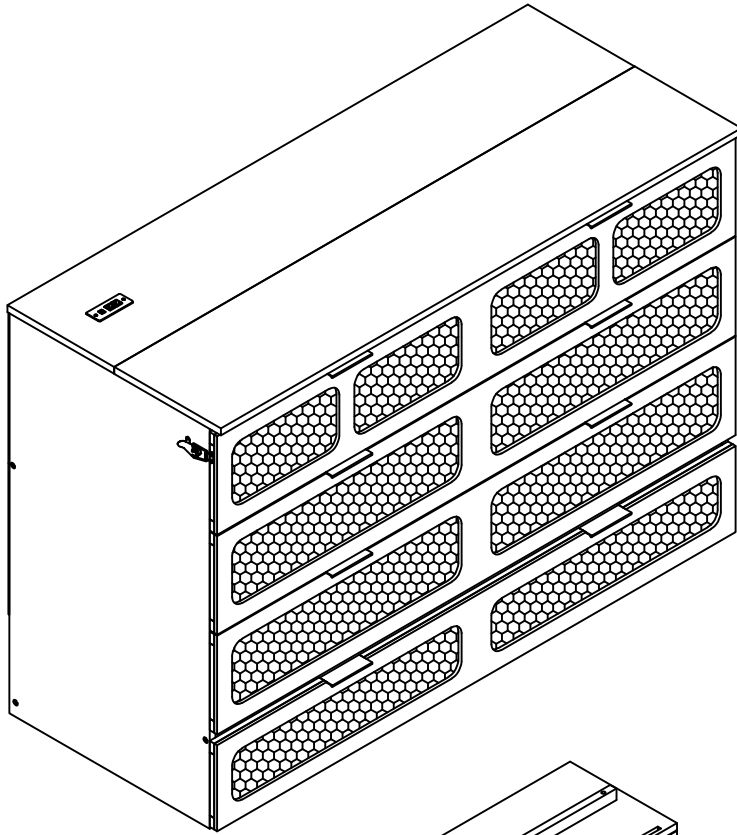

ASSEMBLY INSTRUCTIONS

SKU: WF532190-WF532191-WF532192

Detail View

Part Lists (Box 1-WF532190)

6  1pc	7  2pcs	9  1pc
10  1pc	23  1pc	26  1pc
29  1pc		

Part Lists (Box 2-WF532191)

1  1pc	2  1pc	5  1pc
8  Back Rail-2pcs	13  1pc	14  1pc
20  1pc	21  1pc	24  1pc
25  Panel-2pcs	27  Panel-2pcs	28  1pc
30  Support rail-2pcs	31  1pc	

Part Lists (Box 3-WF532192)

3  1pc	4  1pc	11  1pc
12  1pc	15  1pc	16  Slat-14pcs
17  1pc	18  1pc	19  2pcs
22  1pc		

Hardware Lists (Box 3-WF53192)

A1  Ø10*30mm Wood dowel (16pcs)	A2  Ø8*20mm Wood dowel (8pcs)	B  Ø1/4*60mm Hex-Head bolt (6pcs)
C  Ø1/4"*9.5*12mm Horizontal-Hole bolt (6pcs)	D  Ø1/4*30mm Hex-Head bolt (24pcs)	E  Ø6*60mm Hex-Head screw (2pcs)
F  Ø6*90mm Hex-Head screw (6pcs)	G  K4mm Allen key (2pcs)	H  Knob (8pcs)
I  Cross Hinge (3pcs)	J  Ø3.5*20mm Wood screws (12pcs)	K  Ø4*35mm Wood screws (16pcs)
L  Ø3.5*15mm Wood screws (106pcs)	M1  Leaf Hinge (8pcs)	M2  Leaf Hinge (4pcs)
N  Ø3.5*15mm Wood screws (58pcs)	O  Ø17,Ø6.5*5mm Plastic Temple (2pcs)	P1  90 Degree Hinges With Lock (1pc)
P2  90 Degree Hinges Do Not Lock (1pc)	Q   Ø15*280mm Ty Slightly (2pcs)	R  Drawer Wheels (4pcs)
S  Ø3*10mm Wood screws (8pcs)	T  Duckle Lock (2pcs)	U  Ø4*25mm Wood screws (8pcs)
V  Ø4*50mm Wood screws (4pcs)	W  Ø9.5*10mm Plastic Canopy (4pcs)	X  Electrical Outlet (1pc)
32 		