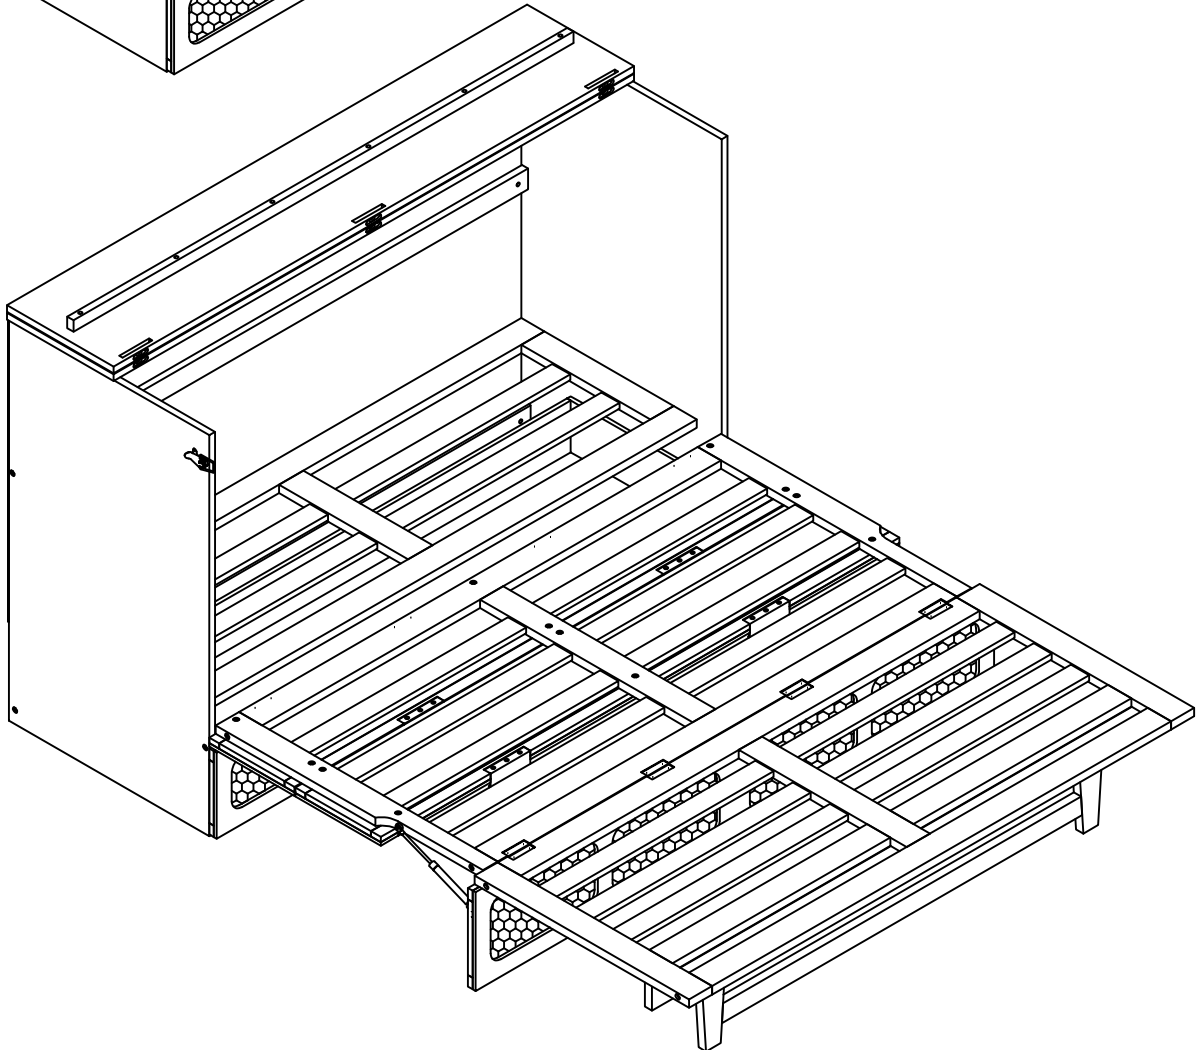

ASSEMBLY INSTRUCTIONS

SKU: WF532190-WF532191-WF532192

Detail View

Part Lists (Box 1-WF532190)

6  1pc	7  2pcs	9  1pc
10  1pc	23  1pc	26  1pc
29  1pc		

Part Lists (Box 2-WF532191)

1  1pc	2  1pc	5  1pc
8  Back Rail-2pcs	13  1pc	14  1pc
20  1pc	21  1pc	24  1pc
25  Panel-2pcs	27  Panel-2pcs	28  1pc
30  Support rail-2pcs	31  1pc	

Part Lists (Box 3-WF532192)

3  1pc	4  1pc	11  1pc
12  1pc	15  1pc	16  Slat-14pcs
17  1pc	18  1pc	19  2pcs
22  1pc		

Hardware Lists (Box 3-WF53192)

A1  Ø10*30mm Wood dowel (16pcs)	A2  Ø8*20mm Wood dowel (8pcs)	B  Ø1/4*60mm Hex-Head bolt (6pcs)
C  Ø1/4"*9.5*12mm Horizontal-Hole bolt (6pcs)	D  Ø1/4*30mm Hex-Head bolt (24pcs)	E  Ø6*60mm Hex-Head screw (2pcs)
F  Ø6*90mm Hex-Head screw (6pcs)	G  K4mm Allen key (2pcs)	H  Knob (8pcs)
I  Cross Hinge (3pcs)	J  Ø3.5*20mm Wood screws (12pcs)	K  Ø4*35mm Wood screws (16pcs)
L  Ø3.5*15mm Wood screws (106pcs)	M1  Leaf Hinge (8pcs)	M2  Leaf Hinge (4pcs)
N  Ø3.5*15mm Wood screws (58pcs)	O  Ø17,Ø6.5*5mm Plastic Temple (2pcs)	P1  90 Degree Hinges With Lock (1pc)
P2  90 Degree Hinges Do Not Lock (1pc)	Q   Ø15*280mm Ty Slightly (2pcs)	R  Drawer Wheels (4pcs)
S  Ø3*10mm Wood screws (8pcs)	T  Duckle Lock (2pcs)	U  Ø4*25mm Wood screws (8pcs)
V  Ø4*50mm Wood screws (4pcs)	W  Ø9.5*10mm Plastic Canopy (4pcs)	X  Electrical Outlet (1pc)
32 		