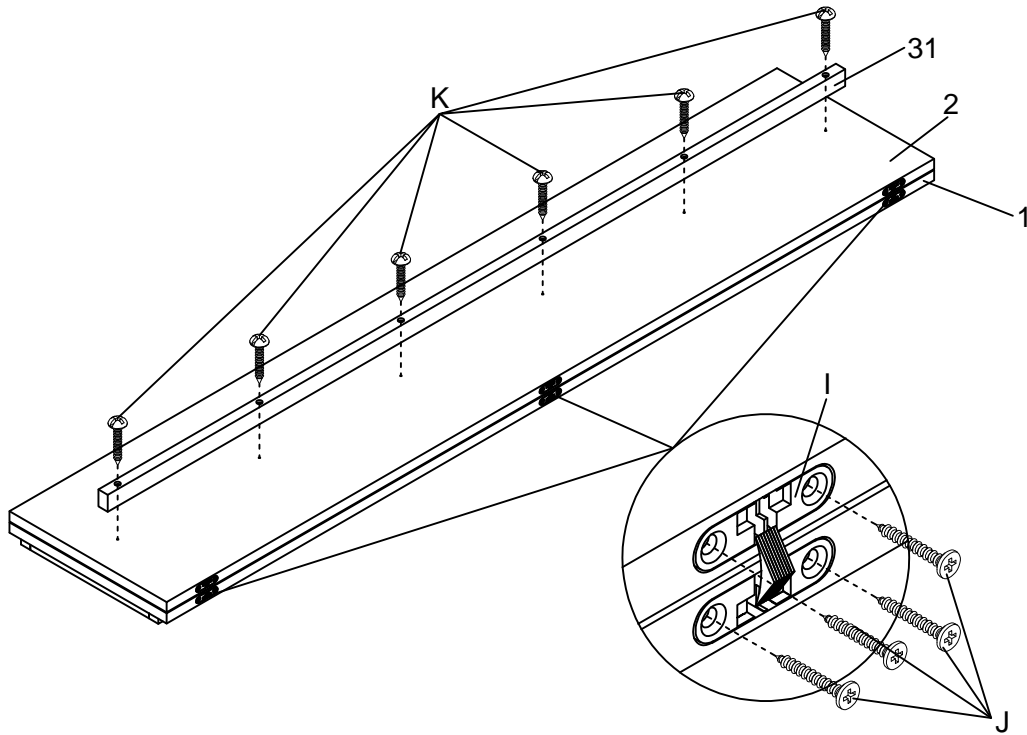

Part Lists (Box 3-WF532192)

3  1pc	4  1pc	11  1pc
12  1pc	15  1pc	16  Slat-14pcs
17  1pc	18  1pc	19  2pcs
22  1pc		

Hardware Lists (Box 3-WF53192)

A1  Ø10*30mm Wood dowel (16pcs)	A2  Ø8*20mm Wood dowel (8pcs)	B  Ø1/4*60mm Hex-Head bolt (6pcs)
C  Ø1/4"*9.5*12mm Horizontal-Hole bolt (6pcs)	D  Ø1/4*30mm Hex-Head bolt (24pcs)	E  Ø6*60mm Hex-Head screw (2pcs)
F  Ø6*90mm Hex-Head screw (6pcs)	G  K4mm Allen key (2pcs)	H  Knob (8pcs)
I  Cross Hinge (3pcs)	J  Ø3.5*20mm Wood screws (12pcs)	K  Ø4*35mm Wood screws (16pcs)
L  Ø3.5*15mm Wood screws (106pcs)	M1  Leaf Hinge (8pcs)	M2  Leaf Hinge (4pcs)
N  Ø3.5*15mm Wood screws (58pcs)	O  Ø17,Ø6.5*5mm Plastic Temple (2pcs)	P1  90 Degree Hinges With Lock (1pc)
P2  90 Degree Hinges Do Not Lock (1pc)	Q   Ø15*280mm Ty Slightly (2pcs)	R  Drawer Wheels (4pcs)
S  Ø3*10mm Wood screws (8pcs)	T  Duckle Lock (2pcs)	U  Ø4*25mm Wood screws (8pcs)
V  Ø4*50mm Wood screws (4pcs)	W  Ø9.5*10mm Plastic Canopy (4pcs)	X  Electrical Outlet (1pc)
32 		

Step 1

K	M2
	
10PCS	4PCS
	L
	
	12PCS

Step 2

A1	B
	
16PCS	6PCS
	C
	
	6PCS
	D
	
	6PCS

Step 3

I	J
	
3PCS	12PCS
K	
	
6PCS	

Step 4

D	N
	
4PCS	32PCS
X	
	
1PC	
L	
	
2PCS	