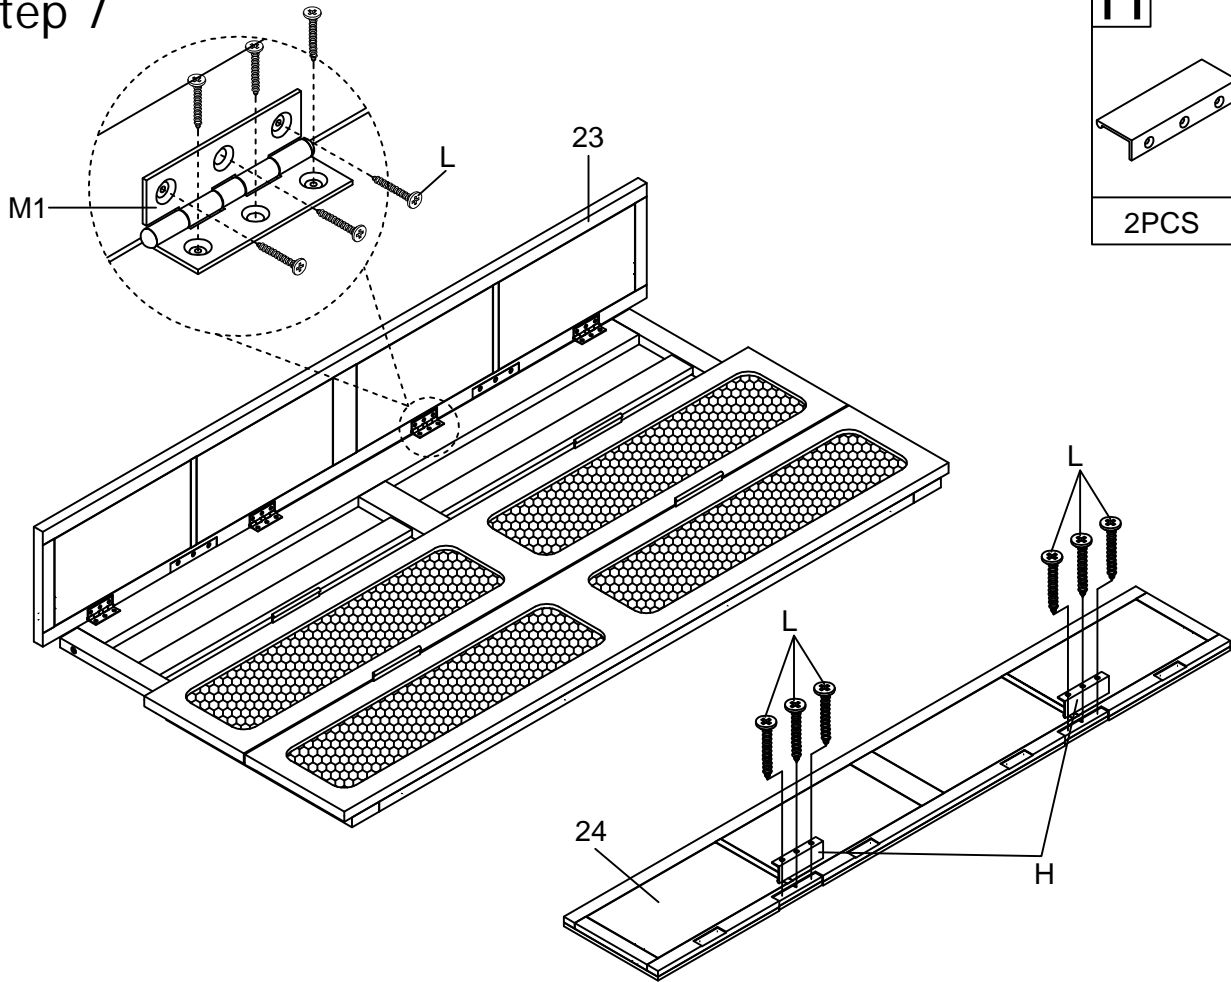

Part Lists (Box 3-WF532192)

3  1pc	4  1pc	11  1pc
12  1pc	15  1pc	16  Slat-14pcs
17  1pc	18  1pc	19  2pcs
22  1pc		

Hardware Lists (Box 3-WF53192)

A1  Ø10*30mm Wood dowel (16pcs)	A2  Ø8*20mm Wood dowel (8pcs)	B  Ø1/4*60mm Hex-Head bolt (6pcs)
C  Ø1/4"*9.5*12mm Horizontal-Hole bolt (6pcs)	D  Ø1/4*30mm Hex-Head bolt (24pcs)	E  Ø6*60mm Hex-Head screw (2pcs)
F  Ø6*90mm Hex-Head screw (6pcs)	G  K4mm Allen key (2pcs)	H  Knob (8pcs)
I  Cross Hinge (3pcs)	J  Ø3.5*20mm Wood screws (12pcs)	K  Ø4*35mm Wood screws (16pcs)
L  Ø3.5*15mm Wood screws (106pcs)	M1  Leaf Hinge (8pcs)	M2  Leaf Hinge (4pcs)
N  Ø3.5*15mm Wood screws (58pcs)	O  Ø17,Ø6.5*5mm Plastic Temple (2pcs)	P1  90 Degree Hinges With Lock (1pc)
P2  90 Degree Hinges Do Not Lock (1pc)	Q   Ø15*280mm Ty Slightly (2pcs)	R  Drawer Wheels (4pcs)
S  Ø3*10mm Wood screws (8pcs)	T  Duckle Lock (2pcs)	U  Ø4*25mm Wood screws (8pcs)
V  Ø4*50mm Wood screws (4pcs)	W  Ø9.5*10mm Plastic Canopy (4pcs)	X  Electrical Outlet (1pc)
32 		

Step 5

E	F
	
2PCS	2PCS

Step 6

D	H
	
12PCS	4PCS
L	
	
12PCS	

Step 7

H	L
2PCS	30PCS
M1	
4PCS	

Step 8

Q	O
2PCS	2PCS
D	
2PCS	
N	
4PCS	