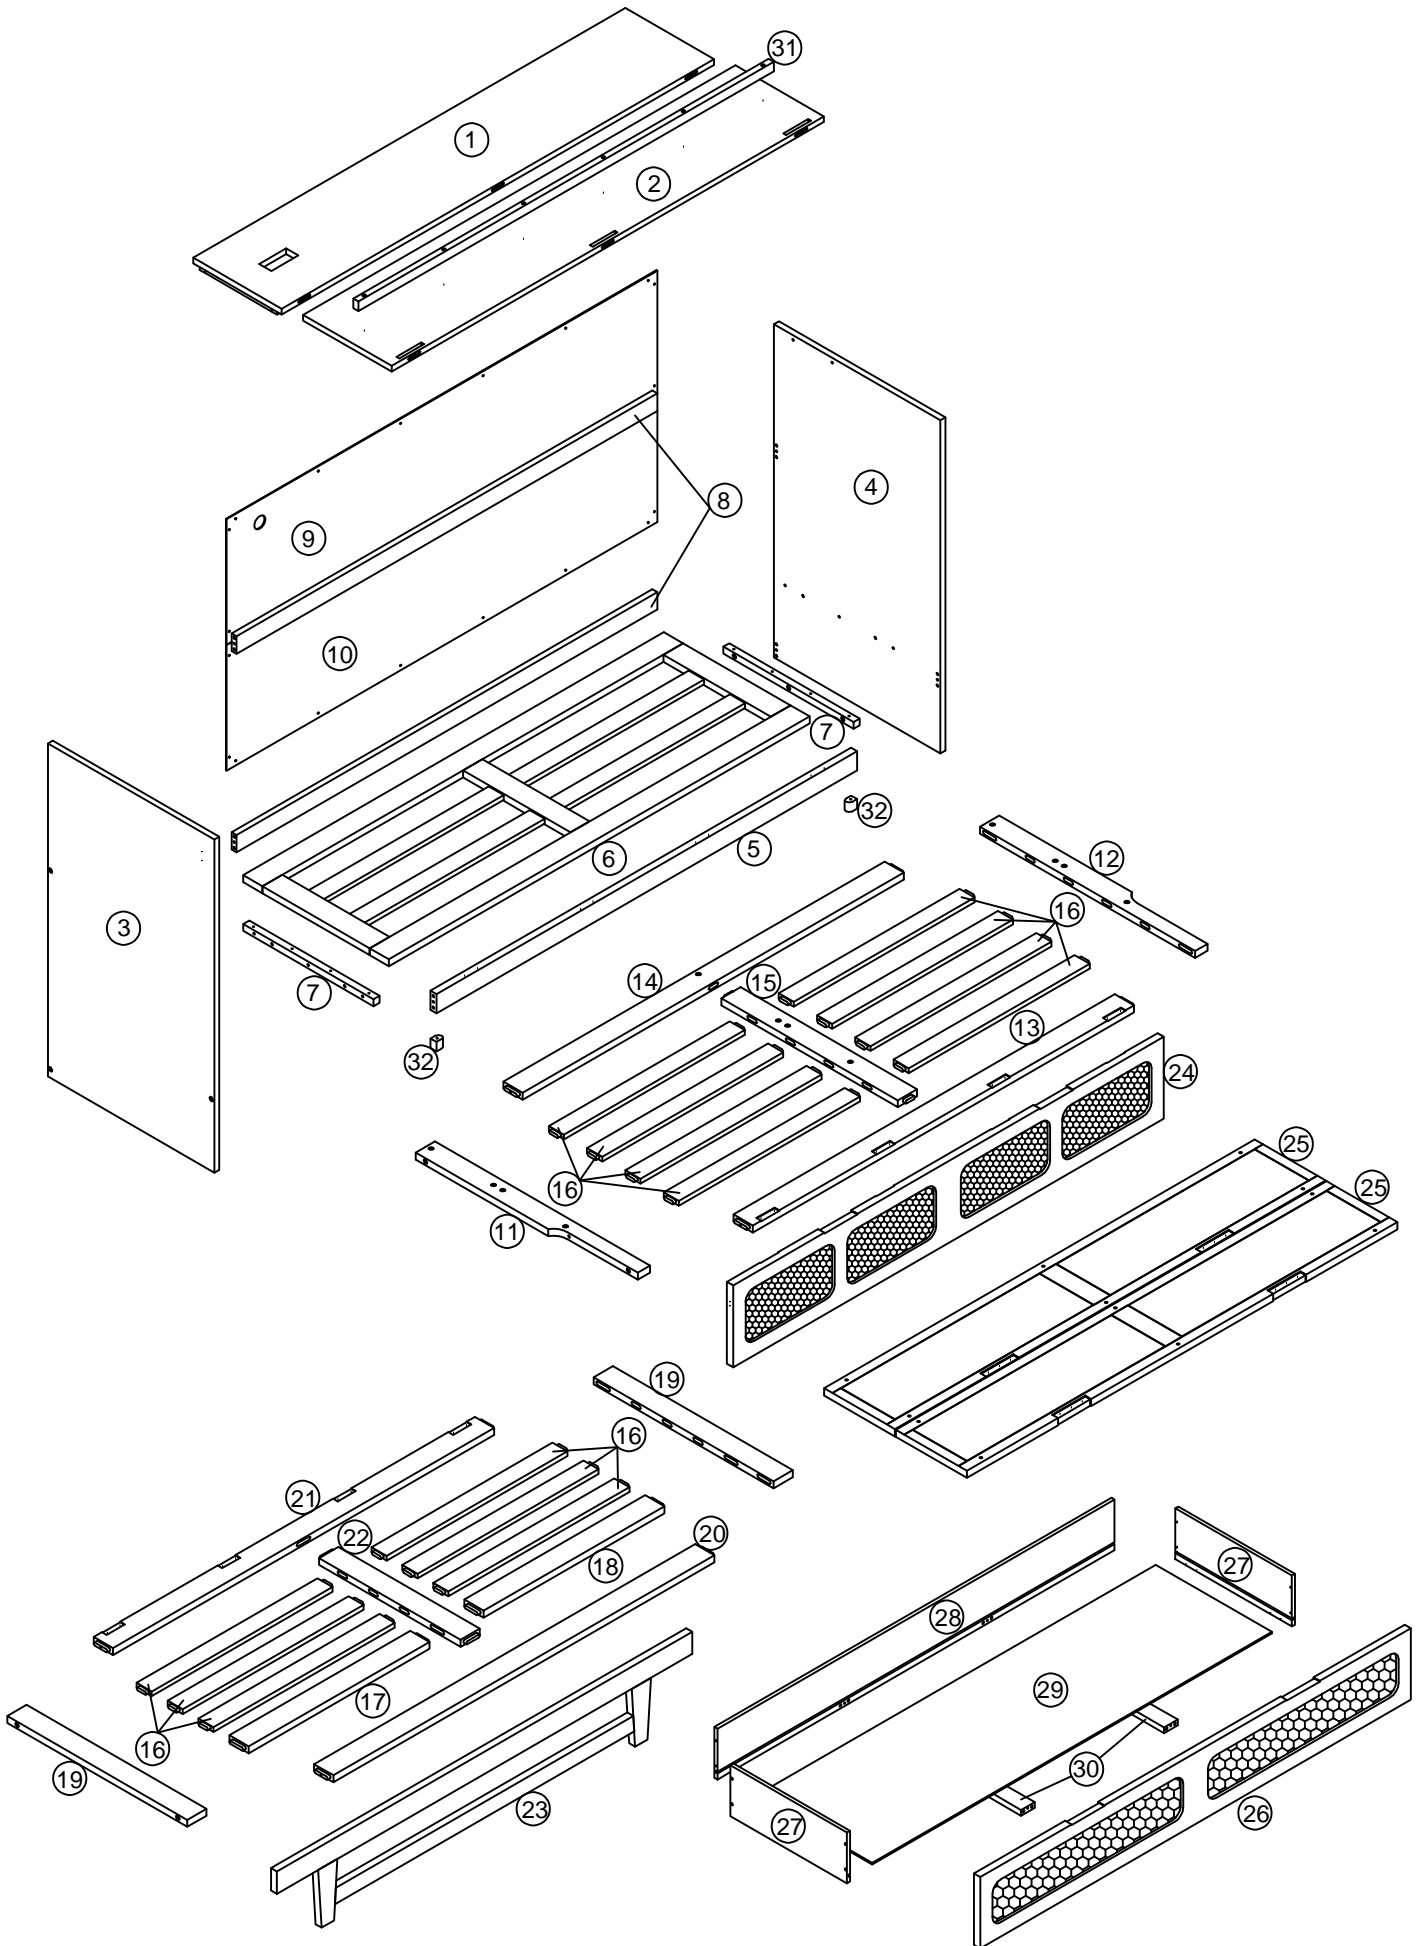

ASSEMBLY INSTRUCTIONS

SKU: WF532190-WF532191-WF532192

Detail View

Part Lists (Box 1-WF532190)

6  1pc	7  2pcs	9  1pc
10  1pc	23  1pc	26  1pc
29  1pc		

Part Lists (Box 2-WF532191)

1  1pc	2  1pc	5  1pc
8  Back Rail-2pcs	13  1pc	14  1pc
20  1pc	21  1pc	24  1pc
25  Panel-2pcs	27  Panel-2pcs	28  1pc
30  Support rail-2pcs	31  1pc	

Part Lists (Box 3-WF532192)

3  1pc	4  1pc	11  1pc
12  1pc	15  1pc	16  Slat-14pcs
17  1pc	18  1pc	19  2pcs
22  1pc		

Hardware Lists (Box 3-WF53192)

A1  Ø10*30mm Wood dowel (16pcs)	A2  Ø8*20mm Wood dowel (8pcs)	B  Ø1/4*60mm Hex-Head bolt (6pcs)
C  Ø1/4"*9.5*12mm Horizontal-Hole bolt (6pcs)	D  Ø1/4*30mm Hex-Head bolt (24pcs)	E  Ø6*60mm Hex-Head screw (2pcs)
F  Ø6*90mm Hex-Head screw (6pcs)	G  K4mm Allen key (2pcs)	H  Knob (8pcs)
I  Cross Hinge (3pcs)	J  Ø3.5*20mm Wood screws (12pcs)	K  Ø4*35mm Wood screws (16pcs)
L  Ø3.5*15mm Wood screws (106pcs)	M1  Leaf Hinge (8pcs)	M2  Leaf Hinge (4pcs)
N  Ø3.5*15mm Wood screws (58pcs)	O  Ø17,Ø6.5*5mm Plastic Temple (2pcs)	P1  90 Degree Hinges With Lock (1pc)
P2  90 Degree Hinges Do Not Lock (1pc)	Q   Ø15*280mm Ty Slightly (2pcs)	R  Drawer Wheels (4pcs)
S  Ø3*10mm Wood screws (8pcs)	T  Duckle Lock (2pcs)	U  Ø4*25mm Wood screws (8pcs)
V  Ø4*50mm Wood screws (4pcs)	W  Ø9.5*10mm Plastic Canopy (4pcs)	X  Electrical Outlet (1pc)
32 		

Step 1

K	M2
	
10PCS	4PCS
	L
	
	12PCS

Step 2

A1	B
	
16PCS	6PCS
	C
	
	6PCS
	D
	
	6PCS

Step 3

I	J
	
3PCS	12PCS
K	
	
6PCS	

Step 4

D	N
	
4PCS	32PCS
X	
	
1PC	
L	
	
2PCS	

Step 5

E	F
	
2PCS	2PCS

Step 6

D	H
	
12PCS	4PCS
L	
	
12PCS	

Step 7

H	L
2PCS	30PCS
M1	
4PCS	

Step 8

Q	O
2PCS	2PCS
D	
2PCS	
N	
4PCS	