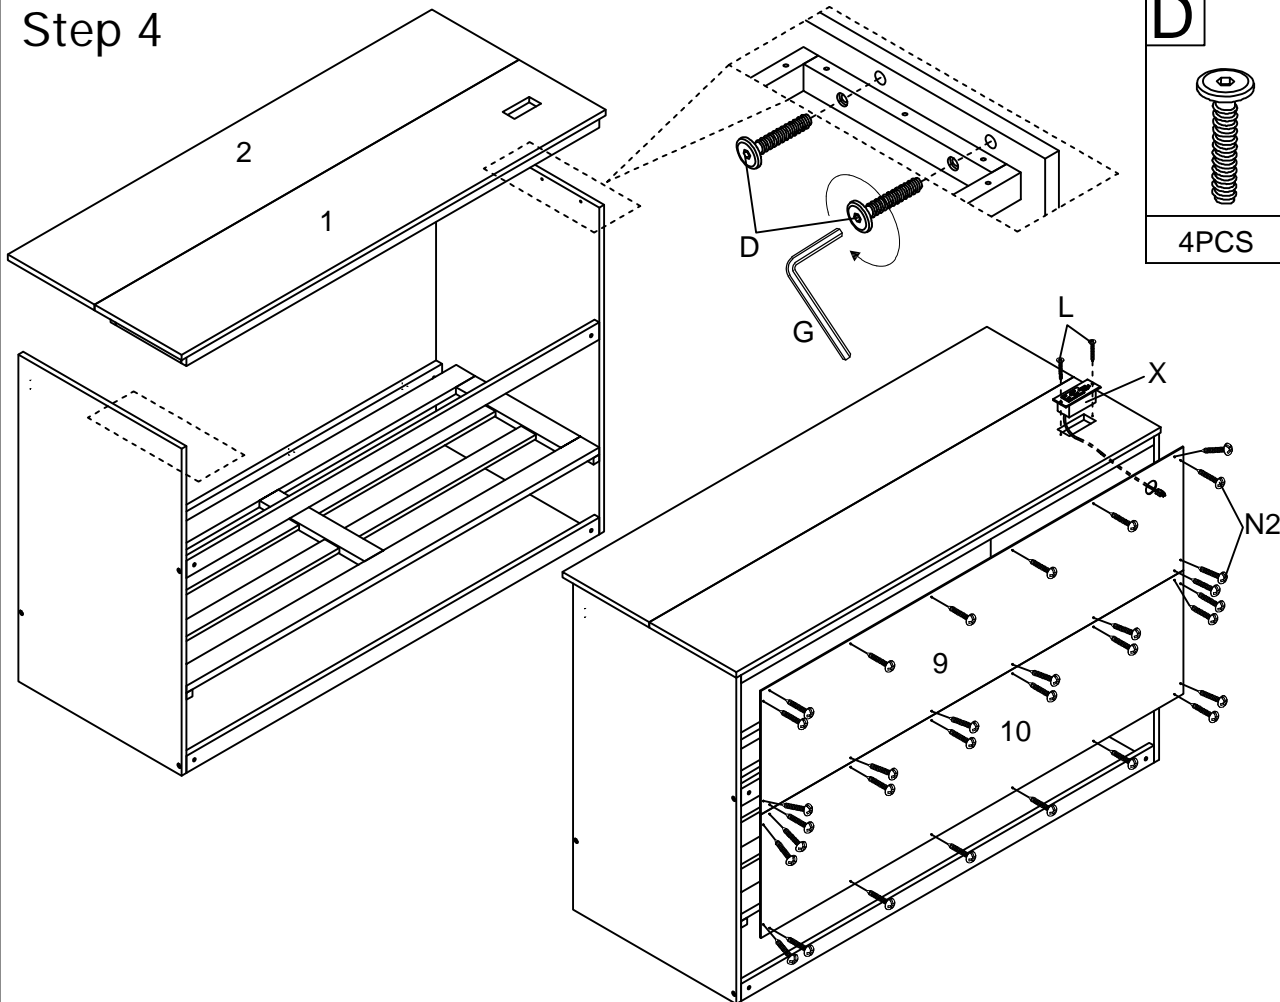

Part Lists (Box 3-WF532192)

3  1pc	4  1pc	11  1pc
12  1pc	15  1pc	16  Slat-14pcs
17  1pc	18  1pc	19  2pcs
22  1pc		

Hardware Lists (Box 3-WF53192)

A1  Ø10*30mm Wood dowel (16pcs)	A2  Ø8*20mm Wood dowel (8pcs)	B  Ø1/4*60mm Hex-Head bolt (6pcs)
C  Ø1/4"*9.5*12mm Horizontal-Hole bolt (6pcs)	D  Ø1/4*30mm Hex-Head bolt (24pcs)	E  Ø6*60mm Hex-Head screw (2pcs)
F  Ø6*90mm Hex-Head screw (6pcs)	G  K4mm Allen key (2pcs)	H  Knob (8pcs)
I  Cross Hinge (3pcs)	J  Ø3.5*20mm Wood screws (12pcs)	K  Ø4*35mm Wood screws (16pcs)
L  Ø3.5*15mm Wood screws (106pcs)	M1  Leaf Hinge (8pcs)	M2  Leaf Hinge (4pcs)
N  Ø3.5*15mm Wood screws (58pcs)	O  Ø17,Ø6.5*5mm Plastic Temple (2pcs)	P1  90 Degree Hinges With Lock (1pc)
P2  90 Degree Hinges Do Not Lock (1pc)	Q   Ø15*280mm Ty Slightly (2pcs)	R  Drawer Wheels (4pcs)
S  Ø3*10mm Wood screws (8pcs)	T  Duckle Lock (2pcs)	U  Ø4*25mm Wood screws (8pcs)
V  Ø4*50mm Wood screws (4pcs)	W  Ø9.5*10mm Plastic Canopy (4pcs)	X  Electrical Outlet (1pc)
32 		

Step 1

K	M2
	
10PCS	4PCS
	L
	
	12PCS

Step 2

A1	B
	
16PCS	6PCS
	C
	
	6PCS
	D
	
	6PCS

Step 3

I	J
	
3PCS	12PCS
K	
	
6PCS	

Step 4

D	N
	
4PCS	32PCS
X	
	
1PC	
L	
	
2PCS	