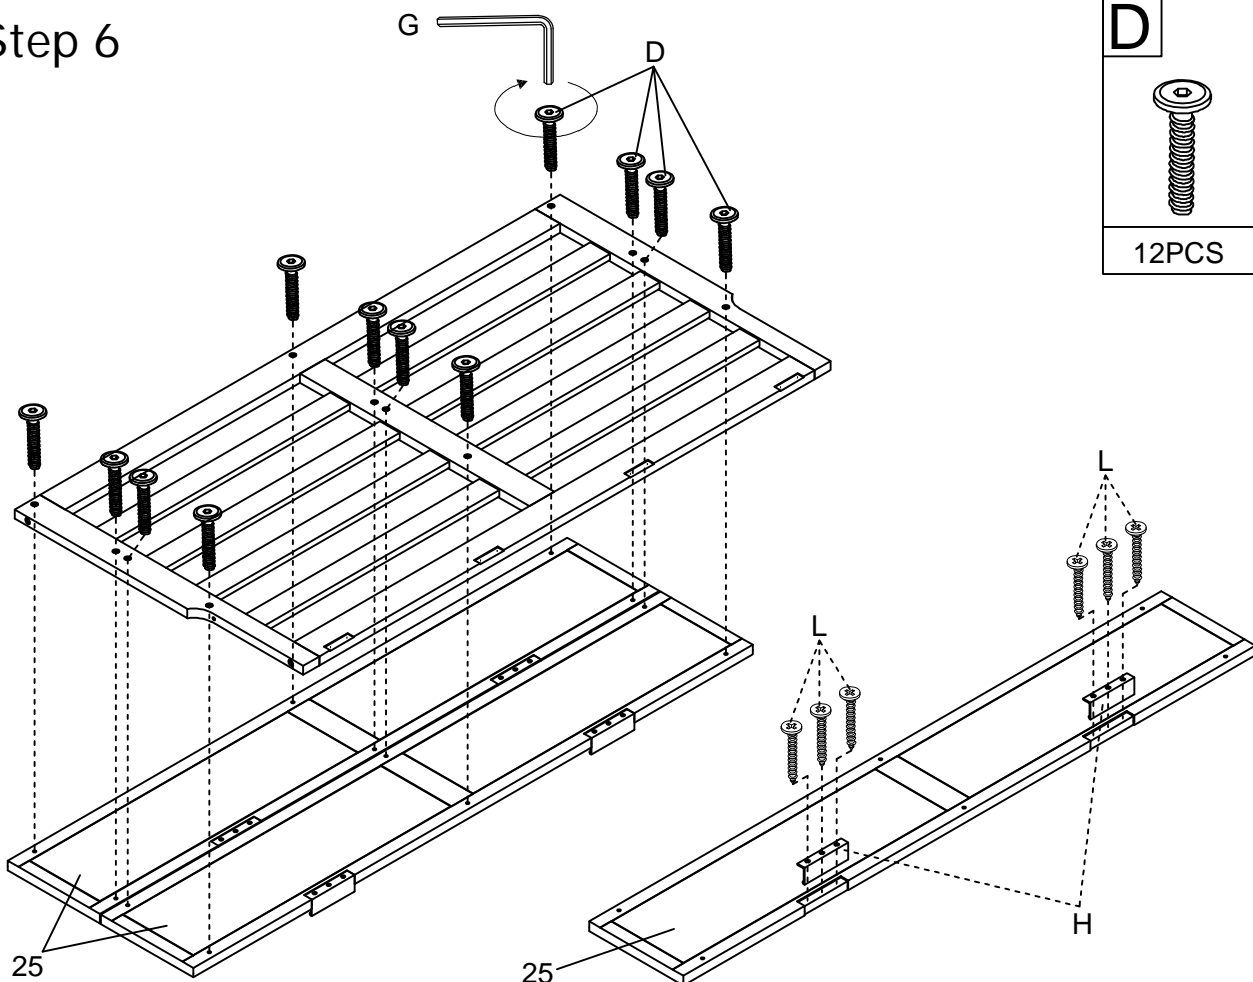

Step 5

E	F
2PCS	2PCS

Step 6

D	H
12PCS	4PCS
L	
12PCS