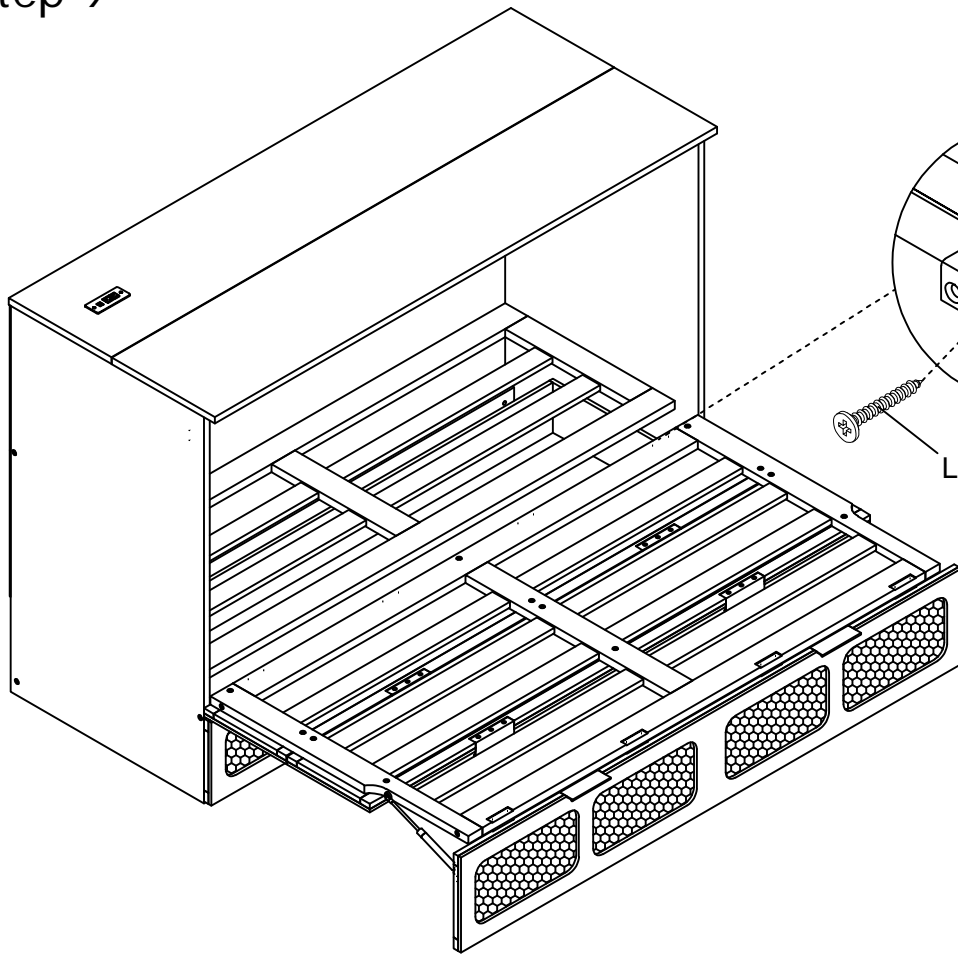

Step 9

L
12PCS

Step 10

F
4PCS