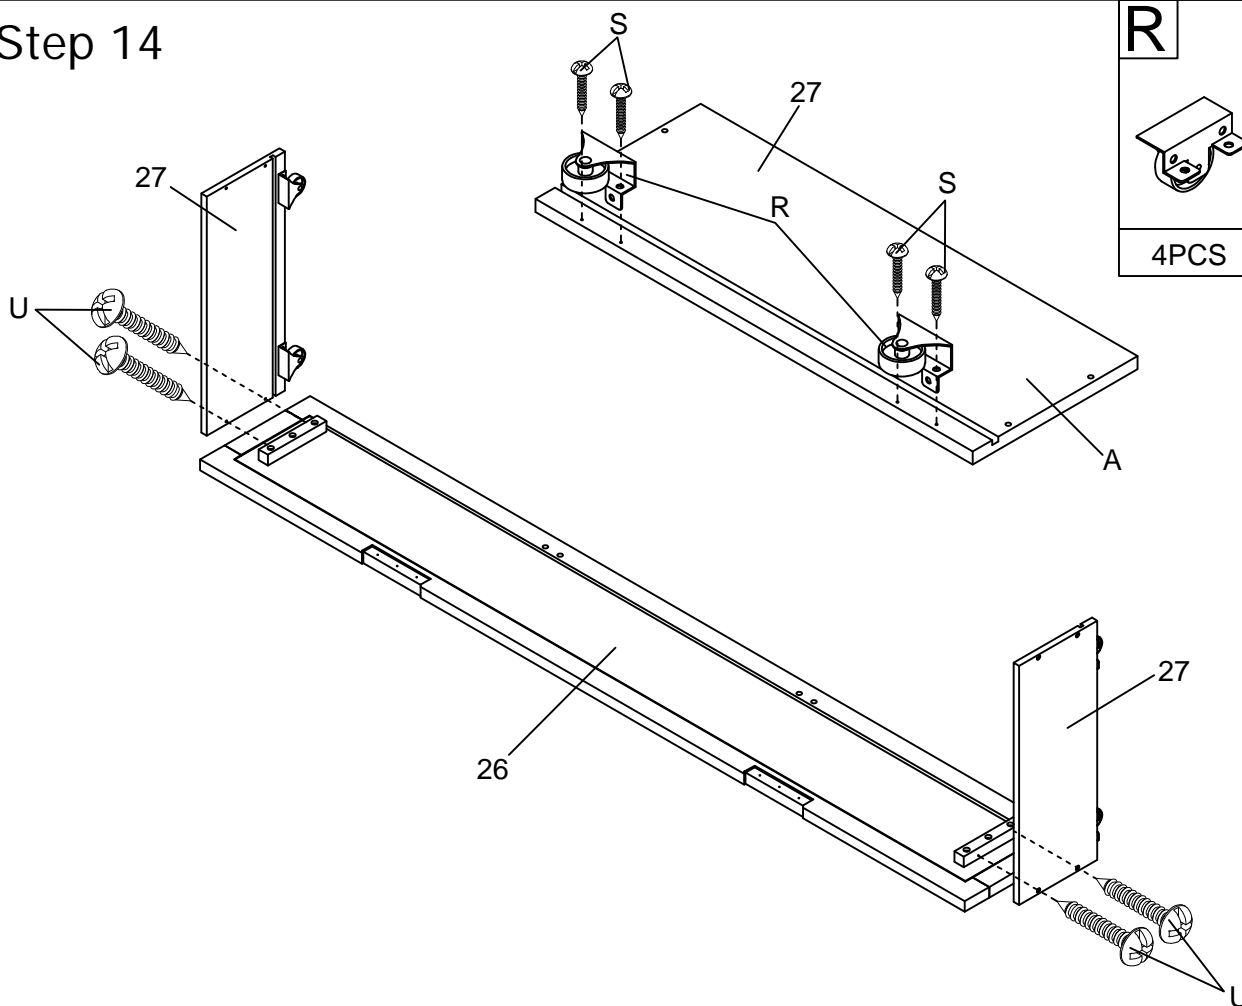

Part Lists (Box 3-WF532192)

3  1pc	4  1pc	11  1pc
12  1pc	15  1pc	16  Slat-14pcs
17  1pc	18  1pc	19  2pcs
22  1pc		

Hardware Lists (Box 3-WF53192)

A1  Ø10*30mm Wood dowel (16pcs)	A2  Ø8*20mm Wood dowel (8pcs)	B  Ø1/4*60mm Hex-Head bolt (6pcs)
C  Ø1/4"*9.5*12mm Horizontal-Hole bolt (6pcs)	D  Ø1/4*30mm Hex-Head bolt (24pcs)	E  Ø6*60mm Hex-Head screw (2pcs)
F  Ø6*90mm Hex-Head screw (6pcs)	G  K4mm Allen key (2pcs)	H  Knob (8pcs)
I  Cross Hinge (3pcs)	J  Ø3.5*20mm Wood screws (12pcs)	K  Ø4*35mm Wood screws (16pcs)
L  Ø3.5*15mm Wood screws (106pcs)	M1  Leaf Hinge (8pcs)	M2  Leaf Hinge (4pcs)
N  Ø3.5*15mm Wood screws (58pcs)	O  Ø17,Ø6.5*5mm Plastic Temple (2pcs)	P1  90 Degree Hinges With Lock (1pc)
P2  90 Degree Hinges Do Not Lock (1pc)	Q   Ø15*280mm Ty Slightly (2pcs)	R  Drawer Wheels (4pcs)
S  Ø3*10mm Wood screws (8pcs)	T  Duckle Lock (2pcs)	U  Ø4*25mm Wood screws (8pcs)
V  Ø4*50mm Wood screws (4pcs)	W  Ø9.5*10mm Plastic Canopy (4pcs)	X  Electrical Outlet (1pc)
32 		

Step 12

M1
4PCS
L
24PCS

Step 13

T	L
2PCS	8PCS

Step 14

R	S
4PCS	8PCS
	U
	4PCS

Step 15

A2