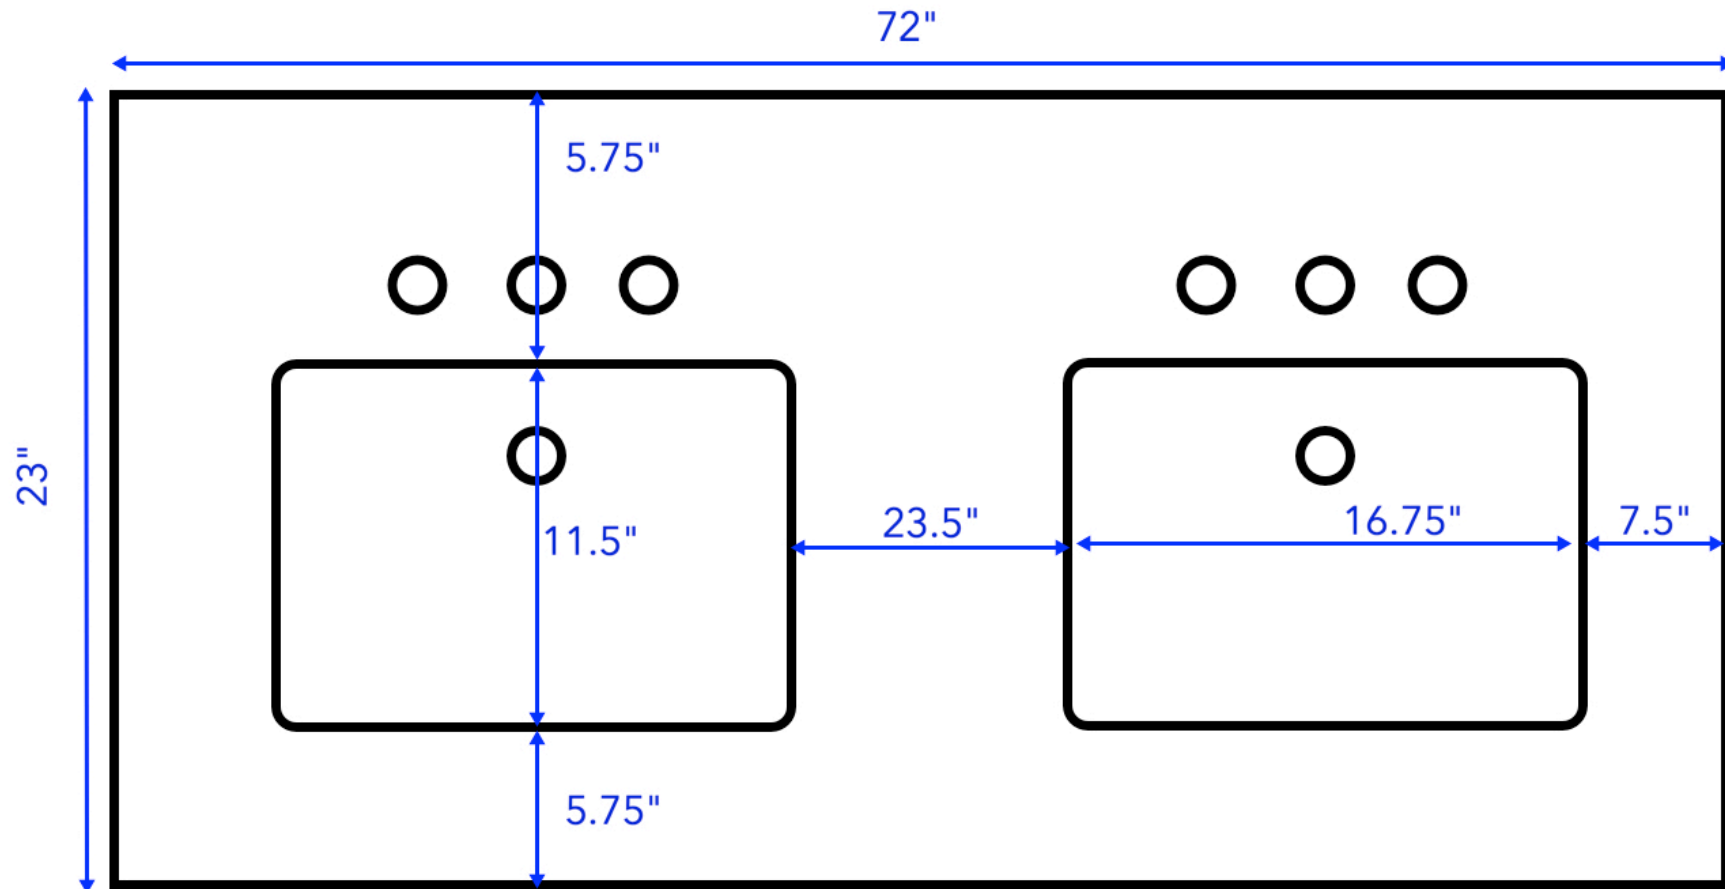

Peyton 72-inch Vanity (Top View)

All measurements are approximate and rounded to the nearest quarter inch.
Please allow for a slight margin of error.