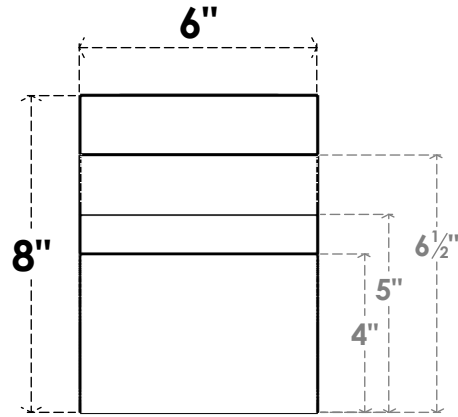

ITEM NUMBER: RFTURO060X08000X24000X008MON00RCPR

6"W X 8"H X 24"L TIMBERTHANE ROUGH CEDAR MONTEREY FAUX WOOD OPEN RAFTER TAIL, 8"L
END, PRIMED TAN

SIDE PROFILE

FRONT PROFILE

ISOMETRIC

GENERATED DATE : 03/02/2023