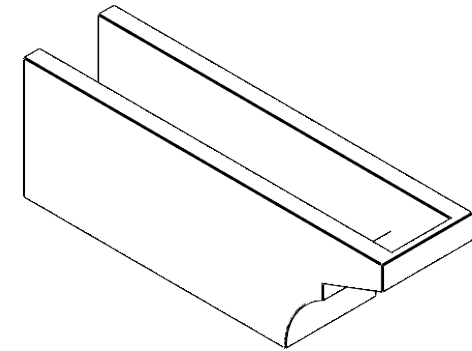

ITEM NUMBER: RFTURO060X08000X24000X008MON00RCPR

6"W X 8"H X 24"L TIMBERTHANE ROUGH CEDAR MONTEREY FAUX WOOD OPEN RAFTER TAIL, 8"L
END, PRIMED TAN

SIDE PROFILE

FRONT PROFILE

ISOMETRIC

GENERATED DATE : 03/02/2023

EKENA MILLWORK
2300 WEST MAIN ST.
CLARKSVILLE, TX 75426
TOLL FREE: 866-607-0453
WWW.EKENAMILLWORK.COM

NOTES

1. INSTALLATION TO BE COMPLETED IN ACCORDANCE WITH MANUFACTURER'S SPECIFICATIONS.
2. DRAWING MAY NOT BE TO SCALE
3. THIS DRAWING IS INTENDED FOR DESIGN AND PLANNING PURPOSES ONLY.
4. ALL INFORMATION CONTAINED HEREIN WAS CURRENT AT THE TIME OF DEVELOPMENT BUT MUST BE REVIEWED AND APPROVED BY THE PRODUCT MANUFACTURER TO BE CONSIDERED ACCURATE.
5. TIMBERTHANE ARCHITECTURAL PRODUCTS ARE MADE FROM HIGH DENSITY URETHANE AND COME FACTORY PRIMED