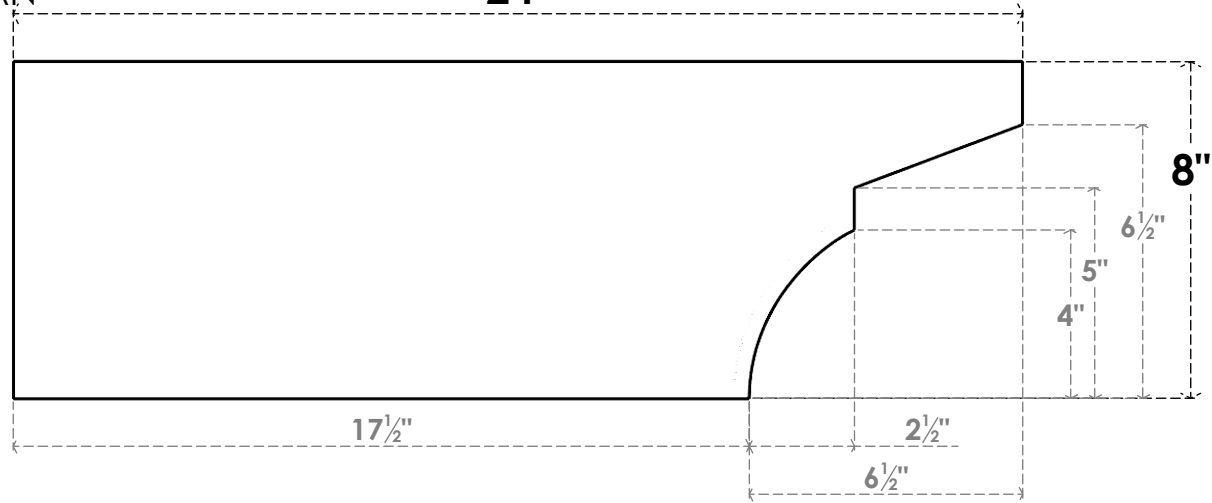

ITEM NUMBER: RFTURO060X08000X24000X008MON00RCPR

6"W X 8"H X 24"L TIMBERTHANE ROUGH CEDAR MONTEREY FAUX WOOD OPEN RAFTER TAIL, 8"L
END, PRIMED TAN

SIDE PROFILE

FRONT PROFILE

ISOMETRIC

GENERATED DATE : 03/02/2023