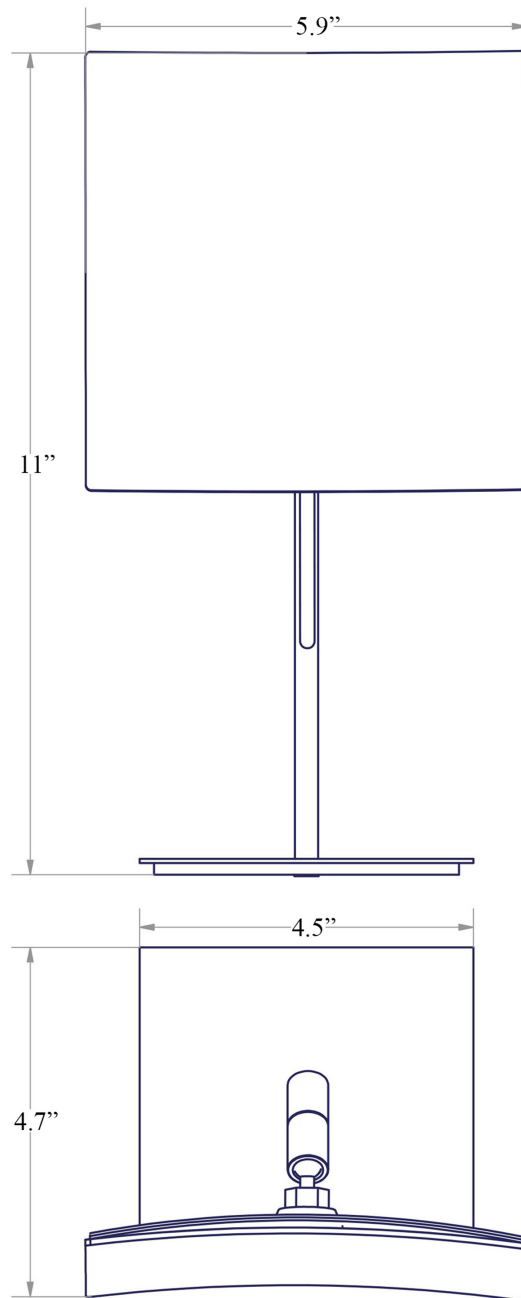

### Finishes:

\* WS Bath Collections reserves the right to revise dimensions or information on this sheet without notice

<b>Collection</b> Mevedo	<b>Model  </b> Mevedo 5593	<b>Dimensions Metric</b> <i>1 inch = 2.54 cm</i> <i>1 inch = 25.4 mm</i>	 1051 Lea Drive - Collegeville, PA 19426 Tel. 215 513 9400 - Fax 610 831 0215 <a href="http://www.ws bathcollections.com">www.ws bathcollections.com</a> - <a href="mailto:info@ws bathcollections.com">info@ws bathcollections.com</a>
-----------------------------	-------------------------------	--	---

# Product Specs Sheets

Collection  
Mevedo

Model |  
O gxgf q"77; 5

Dimensions Metric

*1 inch = 2.54 cm*  
*1 inch = 25.4 mm*

**WS**<sup>®</sup>  
BATH  
COLLECTIONS

1051 Lea Drive - Collegeville, PA 19426  
Tel. 215 513 9400 - Fax 610 831 0215  
[www.ws bathcollections.com](http://www.ws bathcollections.com) - [info@ws bathcollections.com](mailto:info@ws bathcollections.com)