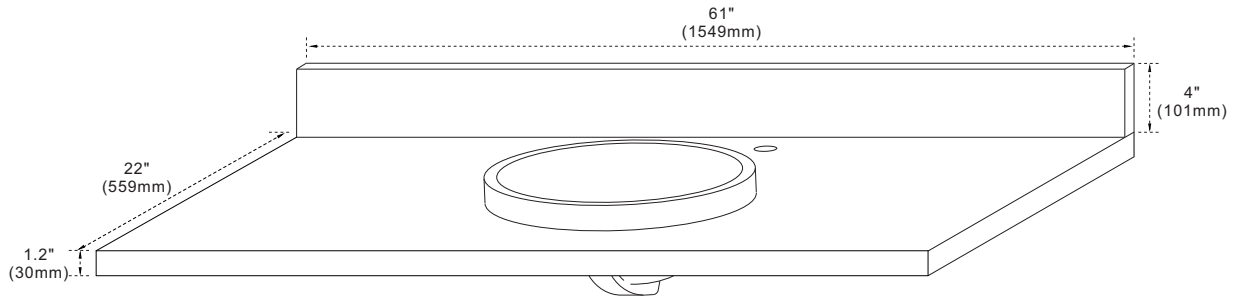

BELLATERRA HOME

Model: 430003-61 Countertop

Features

1. Single 18" round topmount sink cutout;
2. Single faucet hole;
3. 4" height backsplash (sold separately);
4. Thickness laminated to 1.2";

Colors / Finishes

- WM - Natural White Carrara marble;
- BG - Natural Black Galaxy Granite;
- GY - Natural Grey Granite;
- WE - White Engineer Stone;

Top view

Side view

NOTE: SINK STYLE, SHAPE, FAUCET HOLES, CUTOUT ON TOP, VANITY MAY VARY FROM THE PICTURE ABOVE. INSTRUCTIONAL PURPOSE ONLY.