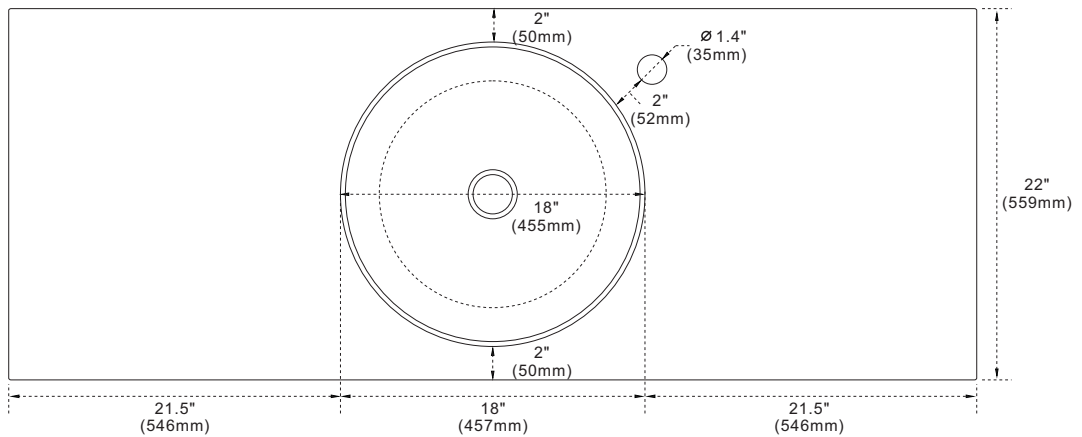

BELLATERRA HOME

Model: 430003-61 Countertop

Features

1. Single 18" round topmount sink cutout;
2. Single faucet hole;
3. 4" height backsplash (sold separately);
4. Thickness laminated to 1.2";

Colors / Finishes

- WM - Natural White Carrara marble;
- BG - Natural Black Galaxy Granite;
- GY - Natural Grey Granite;
- WE - White Engineer Stone;

Top view

Side view

NOTE: SINK STYLE, SHAPE, FAUCET HOLES, CUTOUT ON TOP, VANITY MAY VARY FROM THE PICTURE ABOVE. INSTRUCTIONAL PURPOSE ONLY.