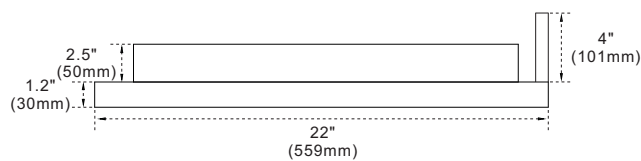

BELLATERRA HOME

Model: 430003-61 Countertop

Features

1. Single 18" round topmount sink cutout;
2. Single faucet hole;
3. 4" height backsplash (sold separately);
4. Thickness laminated to 1.2";

Colors / Finishes

- WM - Natural White Carrara marble;
- BG - Natural Black Galaxy Granite;
- GY - Natural Grey Granite;
- WE - White Engineer Stone;

Top view

Side view

NOTE: SINK STYLE, SHAPE, FAUCET HOLES, CUTOUT ON TOP, VANITY MAY VARY FROM THE PICTURE ABOVE. INSTRUCTIONAL PURPOSE ONLY.