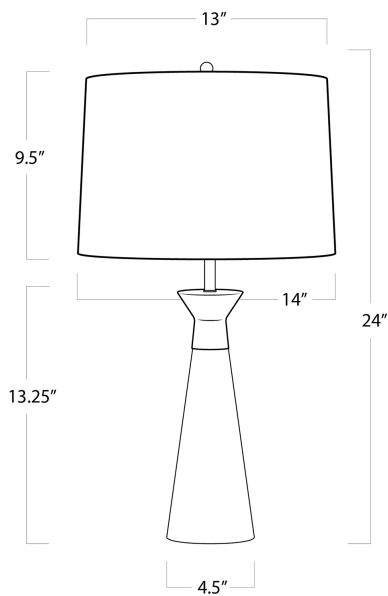

REGINA ANDREW

DETROIT

SPECIFICATION SHEET

Starling Crystal Table Lamp 13-1486

HEIGHT	24
WIDTH	14
DEPTH	14
SHADE DIMS	13 x 14 x 9.5
SHADE COLOR	Natural Linen
BULB QTY	1
BULB TYPE	A Type Medium Base (E26)
SOCKET	E26 Cast Dimmer
WATTAGE	150 Watt Max
WIRING TYPE	Standard
MATERIAL	Crystal
FINISH	N/A
NOTES	N/A
FREIGHT ONLY	No