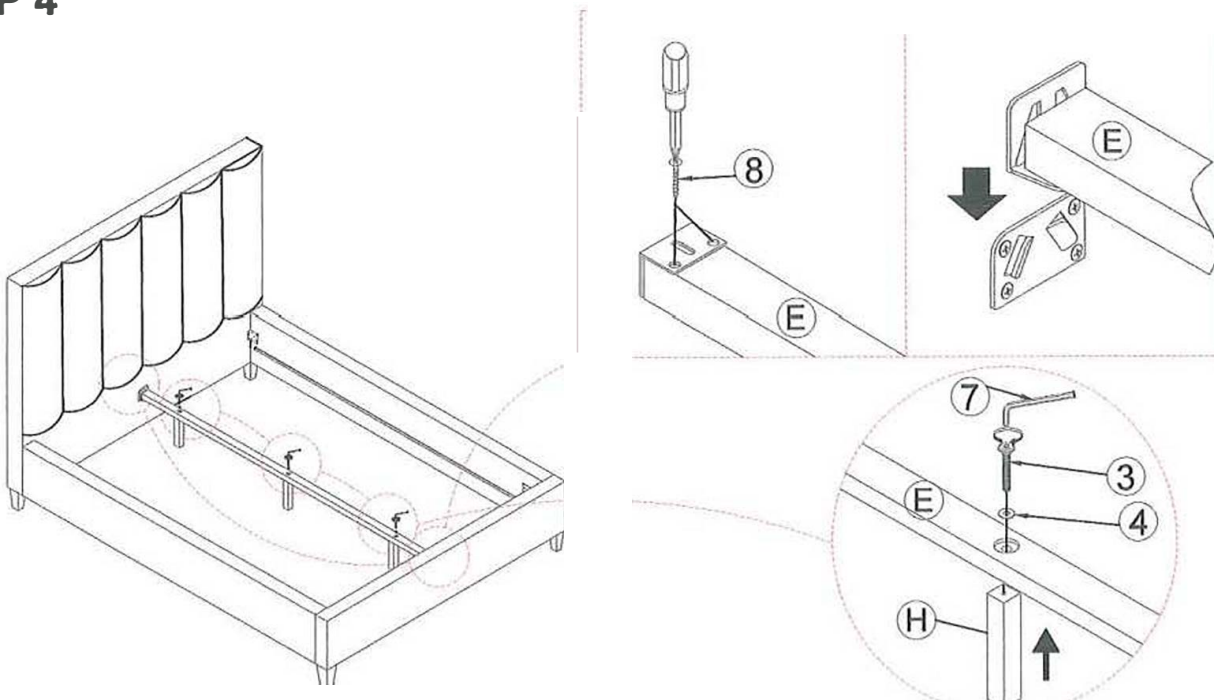

Part List

A	HEADBOARD PANEL		1PC	B	FOOTBOARD PANEL		1PC
C	FOOTBOARD LEG		4PCS		BED RAIL		2PCS
E	CENTER RAIL		1PC	F	CENTER RAIL SUPPORT WITH LEVELER (190x30x30mm)		8 PCS
G	SLATS		4 PCS	H	CENTER RAIL SUPPORT WITH LEVELER (165x30x30mm)		3 PCS

Hardware List

	1	THREAD BOLT (Ø5/16" x 100mm - RBW)		4PCS	2	THREAD BOLT (Ø5/16" x 65mm - RBW)		4PCS
3	3	THREAD BOLT (Ø5/16" x 40mm - RBW)		15PCS	4	FLAT WASHER (Ø5/16" x 19mm - RBW)		27PCS
5	5	FLAT HEAD SCREW (M4 x 38mm - RBW)		8PCS	6	LOCK WASHER: (Ø5/16" - RBW)		12PCS
7	7	ALLEN WRENCH (5mm - RBW)		1PC	8	FLAT HEAD SCREW (M4 x 25mm - RBW)		4PCS
9	9	WRENCH (M5 x 90mm)		1PC	10	HEX NUT (Ø5/16" x 12 x 5mm)		4PCS

ASSEMBLY INSTRUCTIONS

STEP 1

ASSEMBLY INSTRUCTION

STEP 2

ASSEMBLY INSTRUCTION

STEP 3

STEP 4

ASSEMBLY INSTRUCTION

STEP 5

STEP 6

ASSEMBLY INSTRUCTIONS

Completed