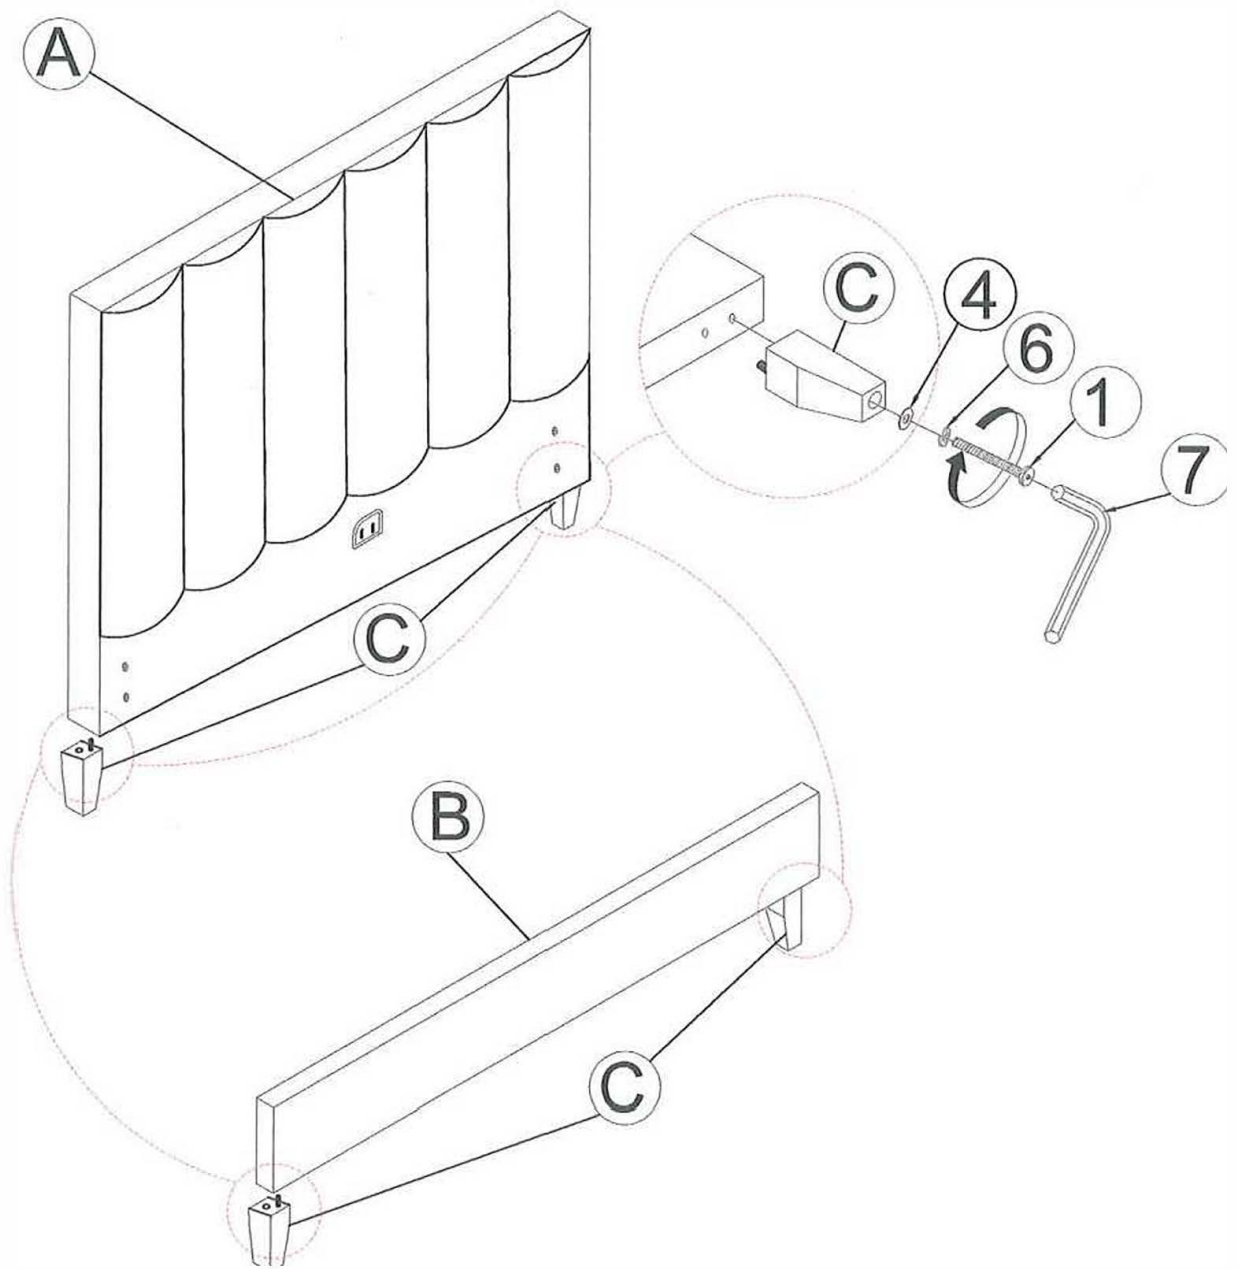

- Please keep instructions for future reference
- Check the quantity and irregularity of parts and hardware before you start
- If assembly guide is misplaced, please visit our website for copy

Queen Bed

Part List

A	HEADBOARD PANEL		1PC	B	FOOTBOARD PANEL		1PC
C	FOOTBOARD LEG		4PCS		BED RAIL		2PCS
E	CENTER RAIL		1PC	F	CENTER RAIL SUPPORT WITH LEVELER (190x30x30mm)		8 PCS
G	SLATS		4 PCS	H	CENTER RAIL SUPPORT WITH LEVELER (165x30x30mm)		3 PCS

Hardware List

	1	THREAD BOLT (Ø5/16" x 100mm - RBW)		4PCS	2	THREAD BOLT (Ø5/16" x 65mm - RBW)		4PCS
3	3	THREAD BOLT (Ø5/16" x 40mm - RBW)		15PCS	4	FLAT WASHER (Ø5/16" x 19mm - RBW)		27PCS
5	5	FLAT HEAD SCREW (M4 x 38mm - RBW)		8PCS	6	LOCK WASHER: (Ø5/16" - RBW)		12PCS
7	7	ALLEN WRENCH (5mm - RBW)		1PC	8	FLAT HEAD SCREW (M4 x 25mm - RBW)		4PCS
9	9	WRENCH (M5 x 90mm)		1PC	10	HEX NUT (Ø5/16" x 12 x 5mm)		4PCS

ASSEMBLY INSTRUCTIONS

STEP 1