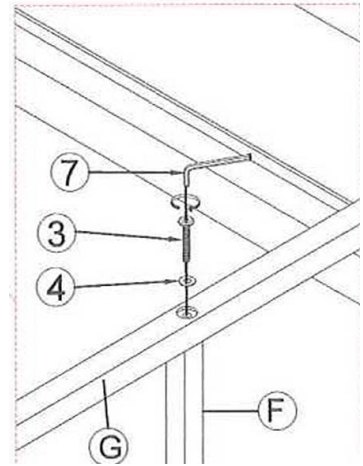

ASSEMBLY INSTRUCTION

STEP 5