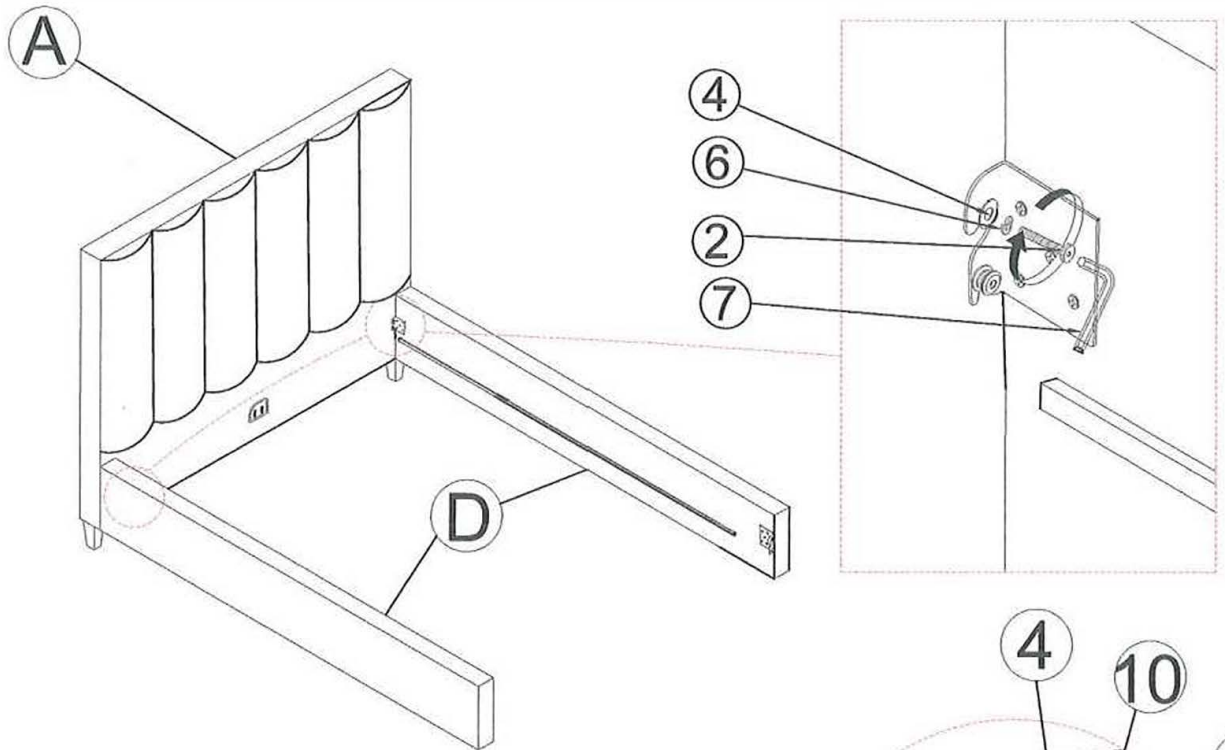

ASSEMBLY INSTRUCTION

STEP 2