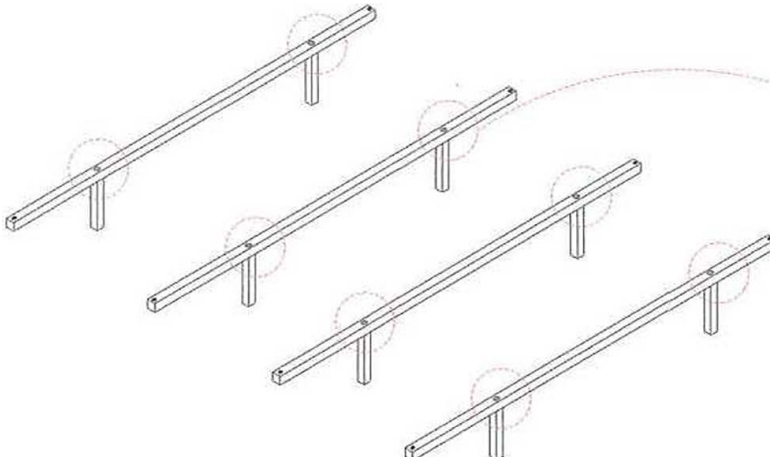

ASSEMBLY INSTRUCTION

STEP 5