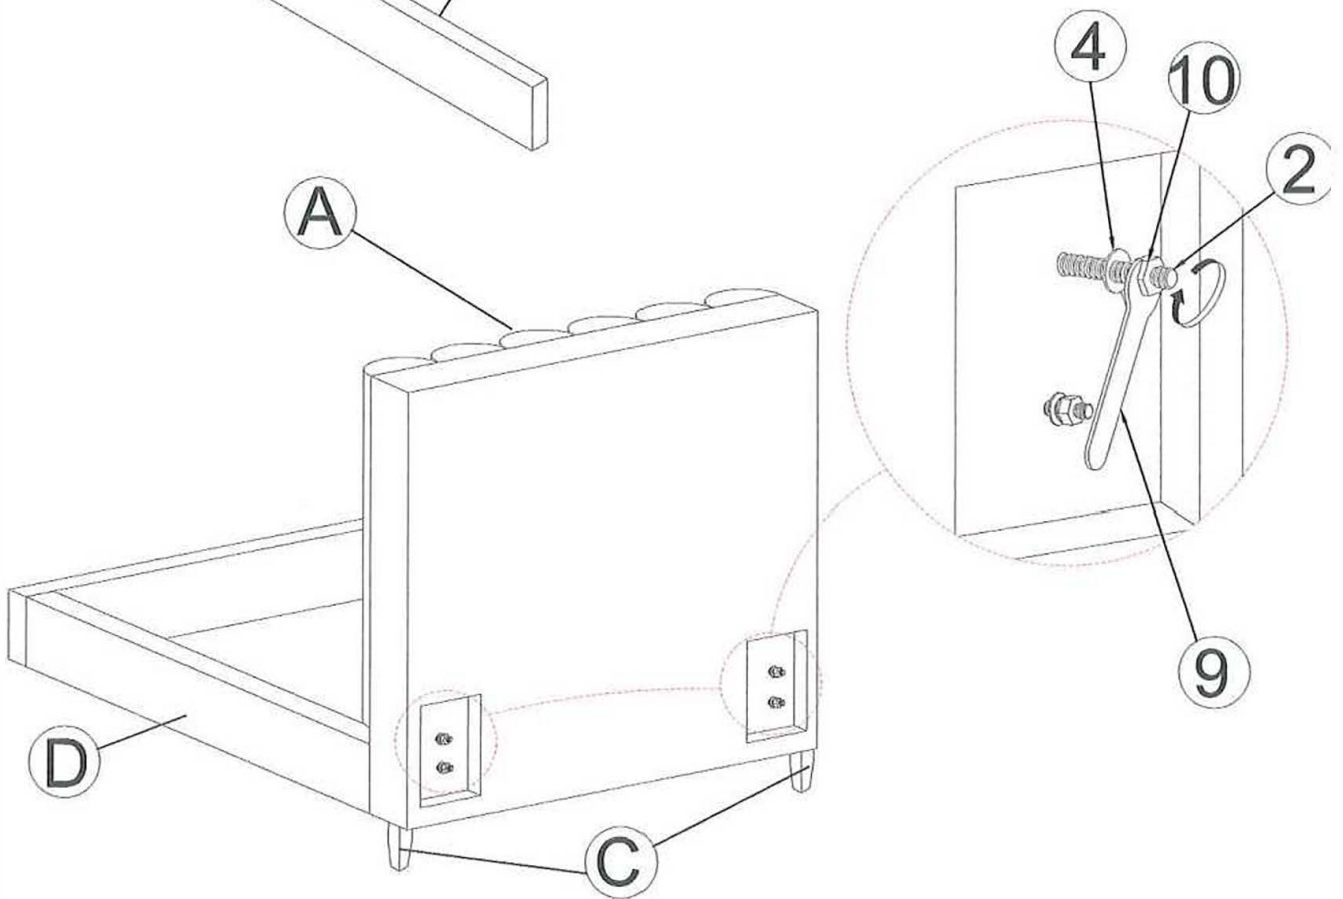

ASSEMBLY INSTRUCTION

STEP 2