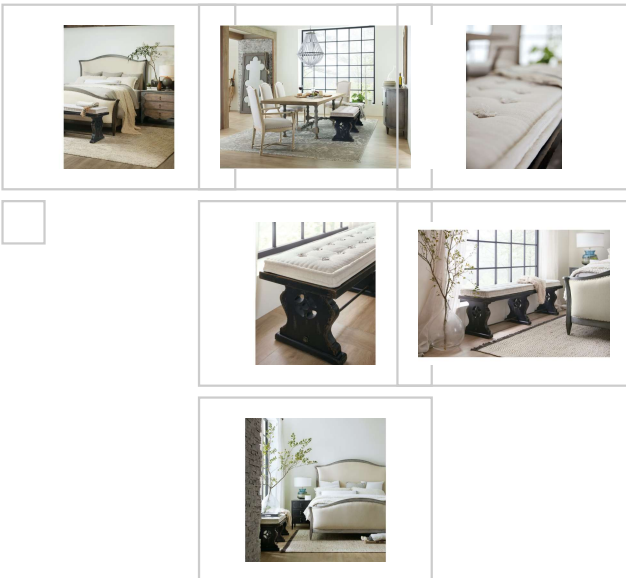

Product Description: Add vintage elegance and extra seating to your dining table, the foot of your bed, your hallway or family room with this versatile Ciao Bella Bench. The unique harp-shaped legs form a beautiful base, along with a burnished brass stretcher. The exquisite black finish has multi-layered rub-through, giving the appearance it is aged gracefully through the decades. The lay-on cushion in Tuscan White is button tufted on one side with French Primitive tufting on the other side for comfort.

Collection Features: Inspired by the small farmhouses that dot the French and Italian countryside and have been in the hands of the same family for generations, Hooker Furniture introduces the rustic Ciao Bella Collection. The whole home collection is an eclectic mix of European farmhouse pieces that have the appearance of furniture that has been refinished multiple times as it has passed through the generations. Ciao Bella includes bedroom, dining room, occasional, home office and accent furniture, and features a finish called Timeworn Gray that accentuates the historical nature of European farmhouses – many of which include a variety of furniture styles that have been added by each generation of owners.

Status: Active

Finish: Black finish. Distressing includes worm holes, rasping, multi-layer rub through and emulsion. Burnished brass hardware.

Features: Lay-on cushion (not attached)