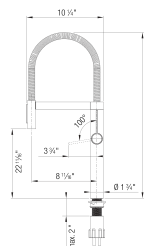

BLANCOCULINA II PVD

Warranty

BLANCO offers a limited lifetime warranty on all sinks and faucets, as well as a one-year warranty on all custom accessories.

Code/Standards Compliance

BLANCO sinks and faucets are third-party tested and certified to standards and listed by applicable certification bodies. For more information on individual product listings, contact our office or listing organization.

View our how-to videos to learn more about installing and caring for BLANCO products:
<https://www.blanco.com/us-en/service/how-to-videos/how-to-videos-for-sinks/>

Questions? Contact us today

BLANCO America, Inc.
110 Mount Holly By-Pass
Lumberton, NJ 08048

Phone & Fax
Phone: 888-668-6201
Fax: 609-668-6211

While BLANCO endeavors to provide accurate information, all dimensions are nominal, cannot be guaranteed, and are subject to change or cancellation. BLANCO assumes no responsibility for use of superseded or voided specifications.