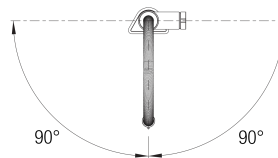

BLANCOCULINA II PVD

Warranty

BLANCO offers a limited lifetime warranty on all sinks and faucets, as well as a one-year warranty on all custom accessories.

Code/Standards Compliance

BLANCO sinks and faucets are third-party tested and certified to standards and listed by applicable certification bodies. For more information on individual product listings, contact our office or listing organization.

View our how-to videos to learn more about installing and caring for BLANCO products:
<https://www.blanco.com/us-en/service/how-to-videos/how-to-videos-for-sinks/>

Questions? Contact us today

BLANCO America, Inc.
110 Mount Holly By-Pass
Lumberton, NJ 08048

Phone & Fax
Phone: 888-668-6201
Fax: 609-668-6211

While BLANCO endeavors to provide accurate information, all dimensions are nominal, cannot be guaranteed, and are subject to change or cancellation. BLANCO assumes no responsibility for use of superseded or voided specifications.