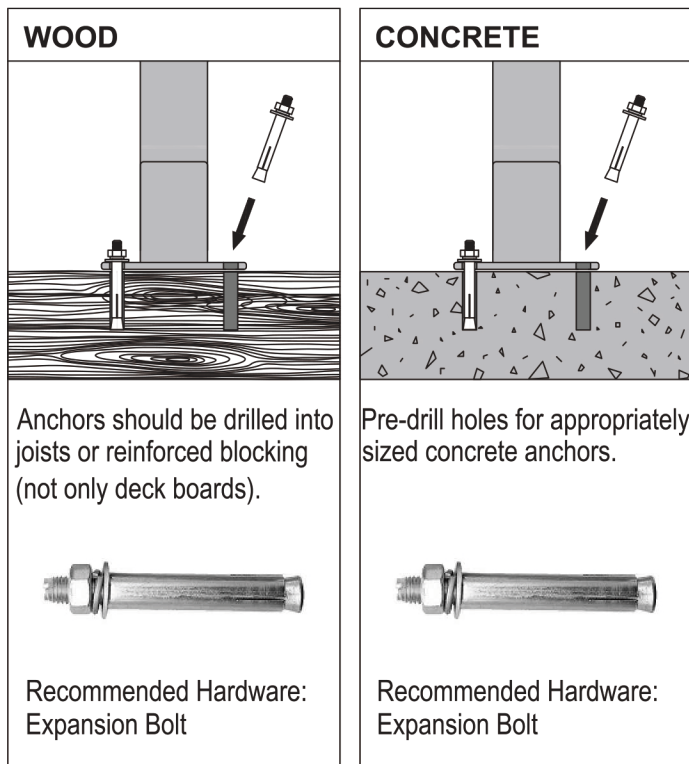

Outdoor Structure anchoring guide for anchoring gazebo to wood or concrete: If step 24, on page 11 in the assembly instructions is not properly completed, this will void the warranty.

WARNING! If your gazebo is not properly anchored, damage could occur. It is highly recommended for maximum safety that you mount and secure to wood or concrete footers. This is far better and safer than using ground stakes. The following are some examples of how to mount the structure to wood or concrete surfaces. Refer to local building codes or consider consulting a licensed contractor for assistance in the anchoring of this product.