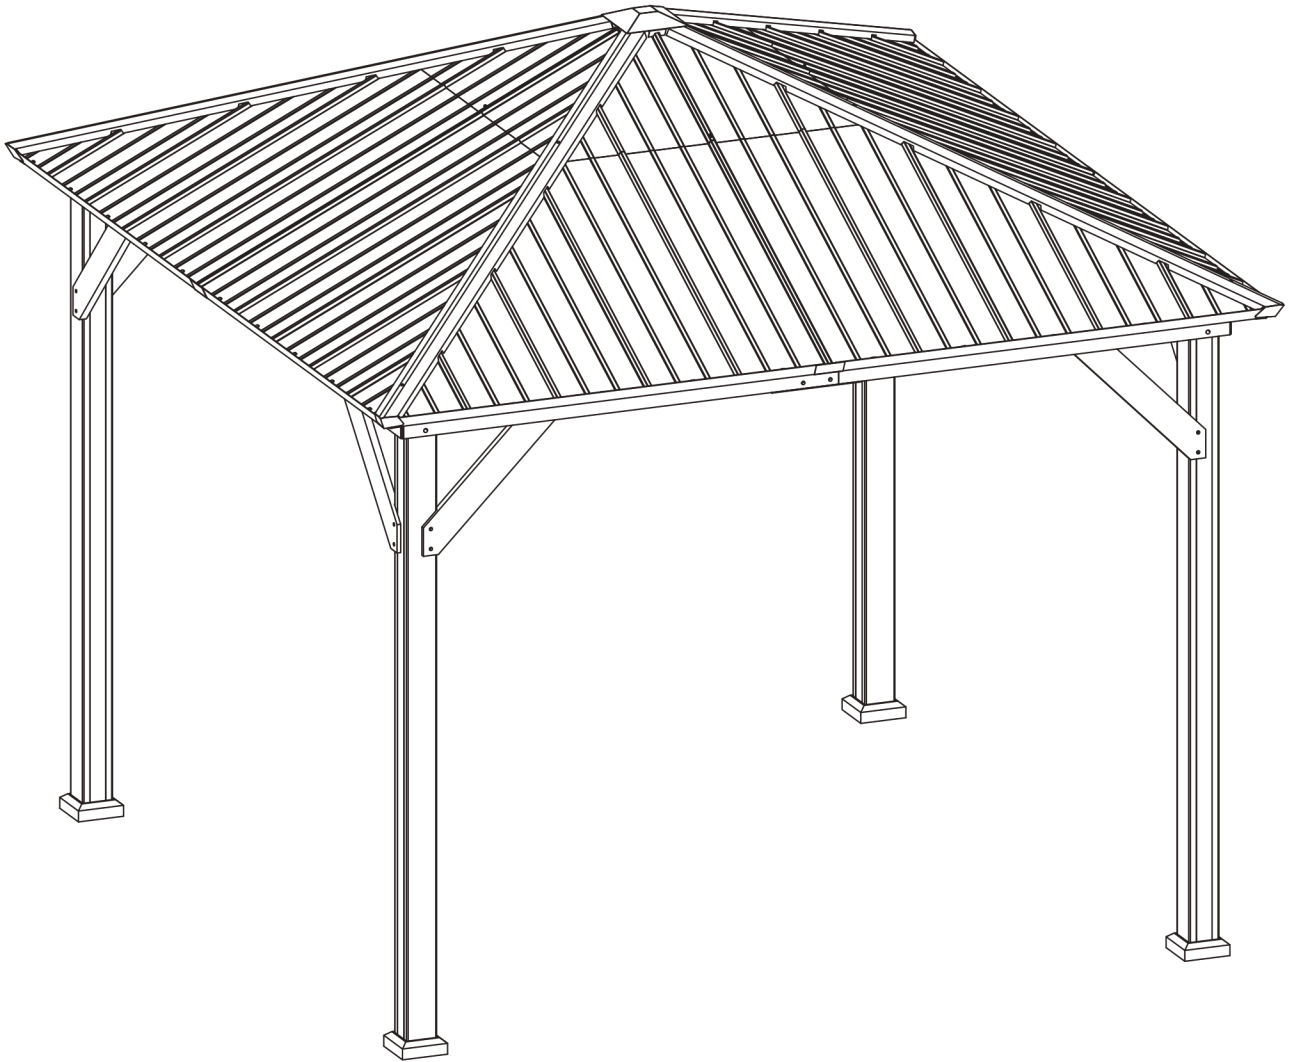

MODEL:IG10600047-1010

OWNER'S MANUAL

10' x 10' Cedar Framed Hardtop Pavilion

TABLE OF CONTENTS

ASSEMBLY GUIDE.....02
USING YOUR PRODUCT.....04

December 17, 2024

QUESTIONS?

 **E-mail:** support@modernshade.org

Outdoor Structure anchoring guide for anchoring gazebo to wood or concrete: If step 24, on page 11 in the assembly instructions is not properly completed, this will void the warranty.

WARNING! If your gazebo is not properly anchored, damage could occur. It is highly recommended for maximum safety that you mount and secure to wood or concrete footers. This is far better and safer than using ground stakes. The following are some examples of how to mount the structure to wood or concrete surfaces. Refer to local building codes or consider consulting a licensed contractor for assistance in the anchoring of this product.