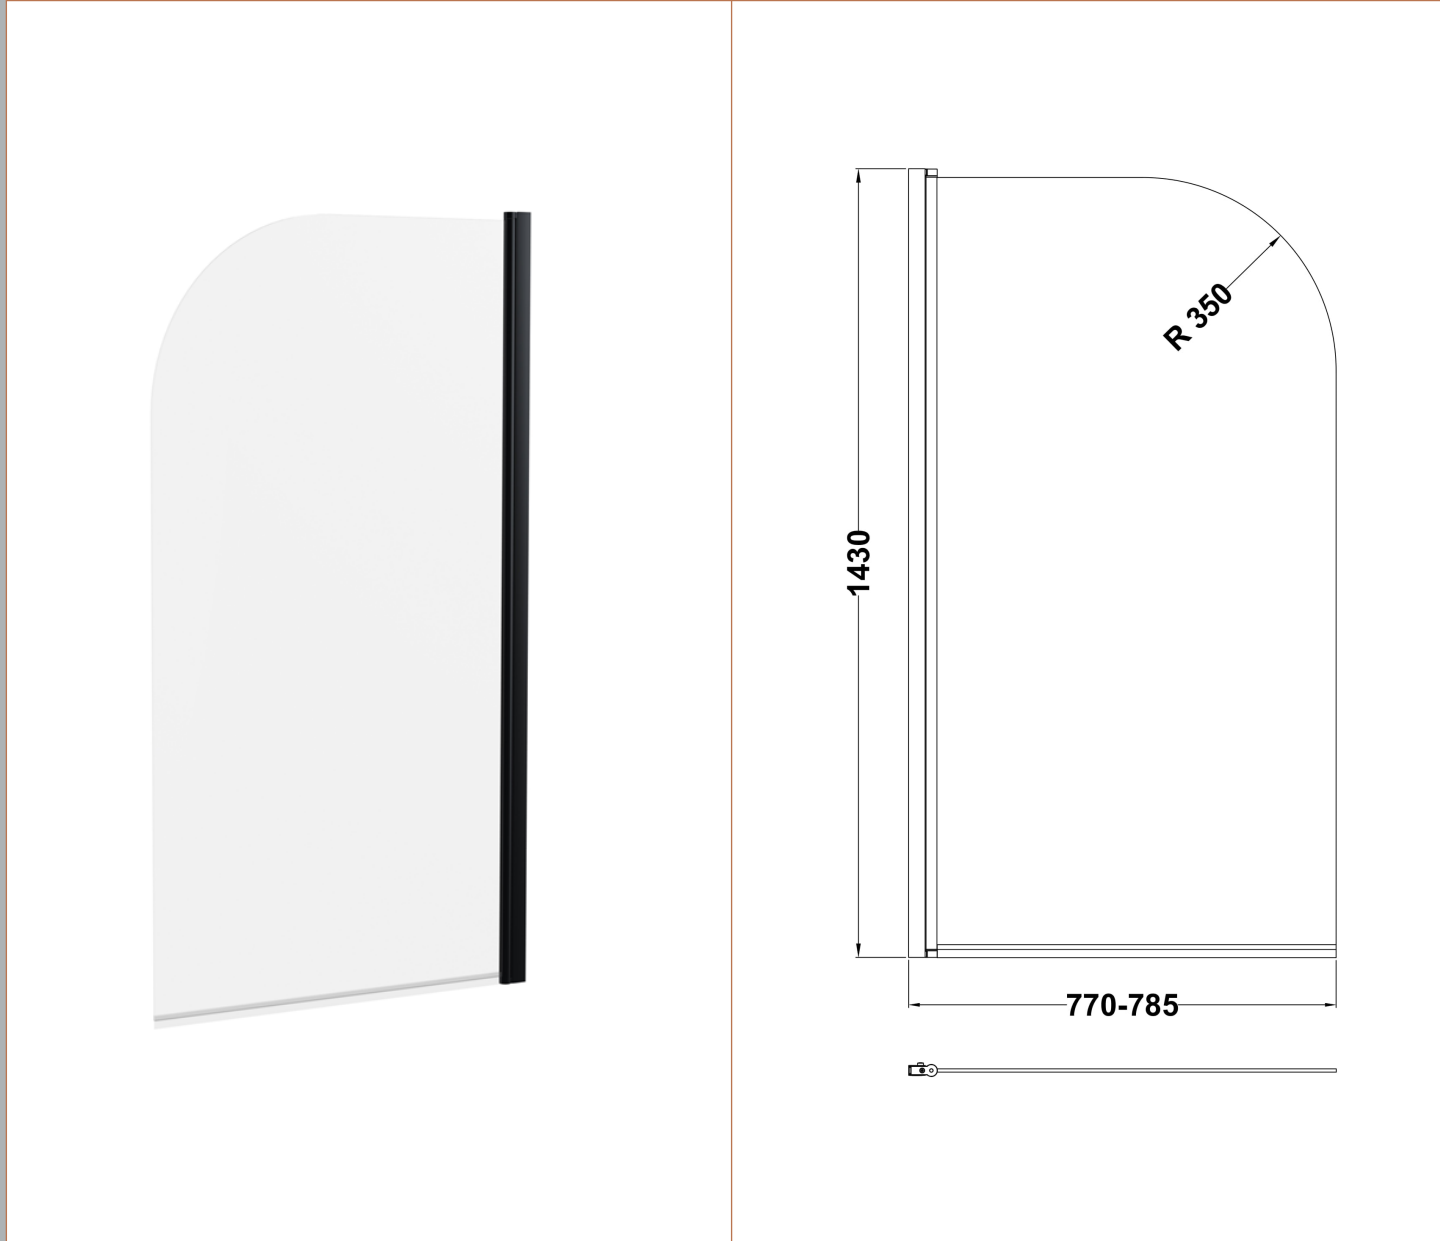

Sales Code: NSS7BP

Description: Round Bath Screen (6)

Product Dimensions

Height (mm):	1435
Width (mm):	790
Depth (mm):	38
Nett Weight (kg):	16.9

Packaging Dimensions

Height (mm):	55
Width (mm):	810
Length (mm):	1460
Gross Weight (kg):	17.2

Packaging Data

Box Colour:	Brown Cardboard Box - Printed
Box Qty:	1
Label Size:	x
Label Colour:	Not Applicable
Label Qty:	0

Outer Box Dimensions (If Applicable)

Height (mm):	
Width (mm):	
Depth (mm):	
Length (mm):	
Gross Weight (kg):	
Barcode:	5056211881308

Product Details

Country of Origin:	China
Fitting Instruction:	Yes
CE Approval:	Yes
Profile Material:	Aluminium
Profile Finish:	Matt Black
Adjustments (mm):	770mm - 790mm
Entry Width (mm):	N/A
Swing In Dim (mm):	700mm
Swing Out Dim (mm):	700mm
Radius (mm):	Not Applicable
Glass Thickness (mm):	6
Easy Fit:	No
Easy Clean:	No
Handle Style:	Not Applicable
Handle Material:	Not Applicable
Enclosure Design:	Frameless
Wheel Type:	Not Applicable
Support Bar Included:	Support Bar Not Included
Extras:	None