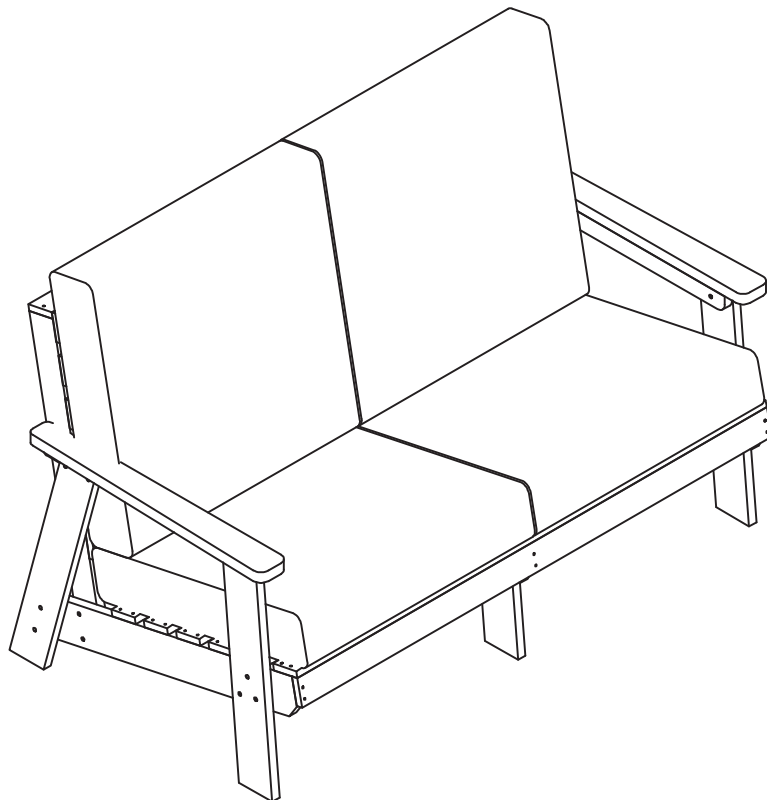

Assembly Instruction

Dear Customer

Thank you for choosing our product. This HIPS Double Seat Sofa is designed and packed in compact way. You are required to assemble according to our instruction. All component or accessories are included within the package. Simple a few steps & around 20 Minutes needed by single person.

Wherever you purchased from, if you are happy with our products, your rating, review or feedback would be highly appreciated. In case the product came with any damages or defectives, please feel free to contact us for free replacement or money refunding.

Thanks again