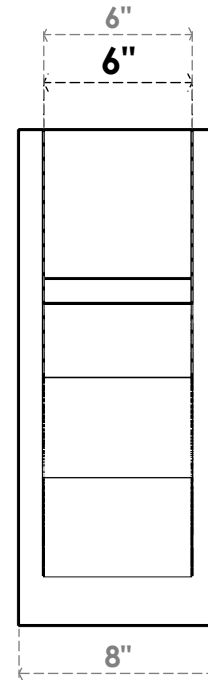

ITEM NUMBER: OUTUROC060X080X12000X20000X060X020X060FST44RCPR

6"W TOP X 8"W BACK X 12"D X 20"H X 6"T TOP X 2"T BACK TIMBERTHANE ROUGH CEDAR FUNSTON FAUX WOOD OPEN OUTLOOKER, BLOCK TOP AND BACK, 6"W CLOSED BRACE, PRIMED TAN

SIDE PROFILE

FRONT PROFILE

ISOMETRIC

GENERATED DATE : 07/06/2023

EKENA MILLWORK
2300 WEST MAIN ST.
CLARKSVILLE, TX 75426
TOLL FREE: 866-607-0453
WWW.EKENAMILLWORK.COM

NOTES

1. INSTALLATION TO BE COMPLETED IN ACCORDANCE WITH MANUFACTURER'S SPECIFICATIONS.
2. DRAWING MAY NOT BE TO SCALE
3. THIS DRAWING IS INTENDED FOR DESIGN AND PLANNING PURPOSES ONLY.
4. ALL INFORMATION CONTAINED HEREIN WAS CURRENT AT THE TIME OF DEVELOPMENT BUT MUST BE REVIEWED AND APPROVED BY THE PRODUCT MANUFACTURER TO BE CONSIDERED ACCURATE.
5. TIMBERTHANE ARCHITECTURAL PRODUCTS ARE MADE FROM HIGH DENSITY URETHANE AND COME FACTORY PRIMED