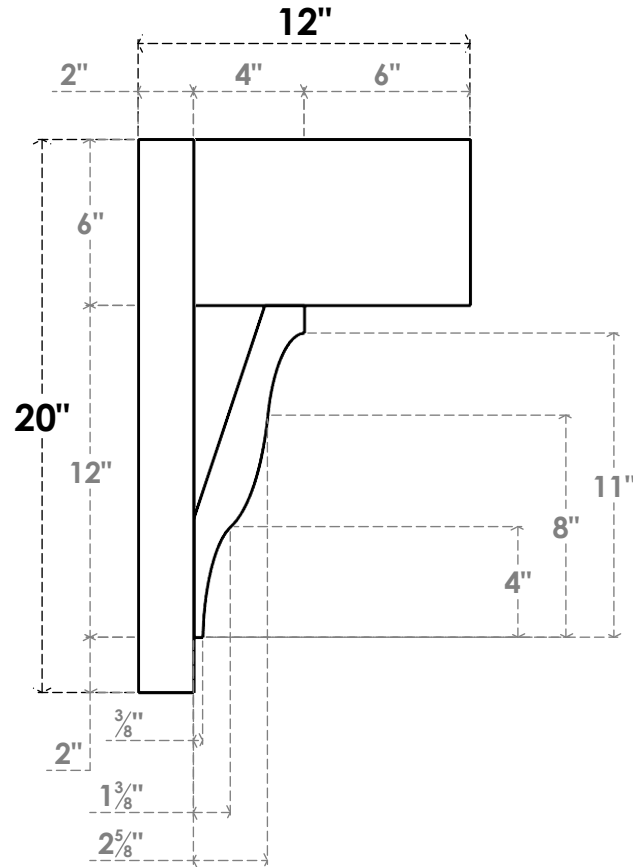

ITEM NUMBER: OUTUROC060X080X12000X20000X060X020X060FST44RCPR

6"W TOP X 8"W BACK X 12"D X 20"H X 6"T TOP X 2"T BACK TIMBERTHANE ROUGH CEDAR FUNSTON FAUX WOOD OPEN OUTLOOKER, BLOCK TOP AND BACK, 6"W CLOSED BRACE, PRIMED TAN

SIDE PROFILE

FRONT PROFILE

ISOMETRIC

GENERATED DATE : 07/06/2023

EKENA MILLWORK
2300 WEST MAIN ST.
CLARKSVILLE, TX 75426
TOLL FREE: 866-607-0453
WWW.EKENAMILLWORK.COM

NOTES

1. INSTALLATION TO BE COMPLETED IN ACCORDANCE WITH MANUFACTURER'S SPECIFICATIONS.
2. DRAWING MAY NOT BE TO SCALE
3. THIS DRAWING IS INTENDED FOR DESIGN AND PLANNING PURPOSES ONLY.
4. ALL INFORMATION CONTAINED HEREIN WAS CURRENT AT THE TIME OF DEVELOPMENT BUT MUST BE REVIEWED AND APPROVED BY THE PRODUCT MANUFACTURER TO BE CONSIDERED ACCURATE.
5. TIMBERTHANE ARCHITECTURAL PRODUCTS ARE MADE FROM HIGH DENSITY URETHANE AND COME FACTORY PRIMED