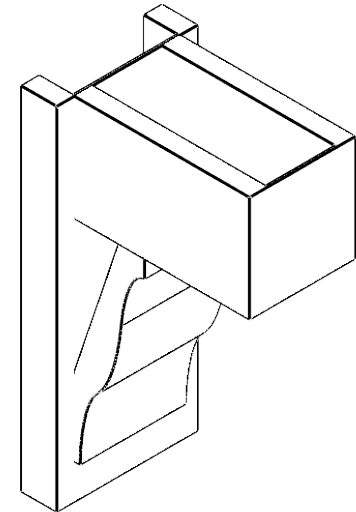

ITEM NUMBER: OUTUROC060X080X12000X20000X060X020X060FST44RCPR

6"W TOP X 8"W BACK X 12"D X 20"H X 6"T TOP X 2"T BACK TIMBERTHANE ROUGH CEDAR FUNSTON FAUX WOOD OPEN OUTLOOKER, BLOCK TOP AND BACK, 6"W CLOSED BRACE, PRIMED TAN

SIDE PROFILE

FRONT PROFILE

ISOMETRIC

GENERATED DATE : 07/06/2023

EKENA MILLWORK
2300 WEST MAIN ST.
CLARKSVILLE, TX 75426
TOLL FREE: 866-607-0453
WWW.EKENAMILLWORK.COM

NOTES

1. INSTALLATION TO BE COMPLETED IN ACCORDANCE WITH MANUFACTURER'S SPECIFICATIONS.
2. DRAWING MAY NOT BE TO SCALE
3. THIS DRAWING IS INTENDED FOR DESIGN AND PLANNING PURPOSES ONLY.
4. ALL INFORMATION CONTAINED HEREIN WAS CURRENT AT THE TIME OF DEVELOPMENT BUT MUST BE REVIEWED AND APPROVED BY THE PRODUCT MANUFACTURER TO BE CONSIDERED ACCURATE.
5. TIMBERTHANE ARCHITECTURAL PRODUCTS ARE MADE FROM HIGH DENSITY URETHANE AND COME FACTORY PRIMED