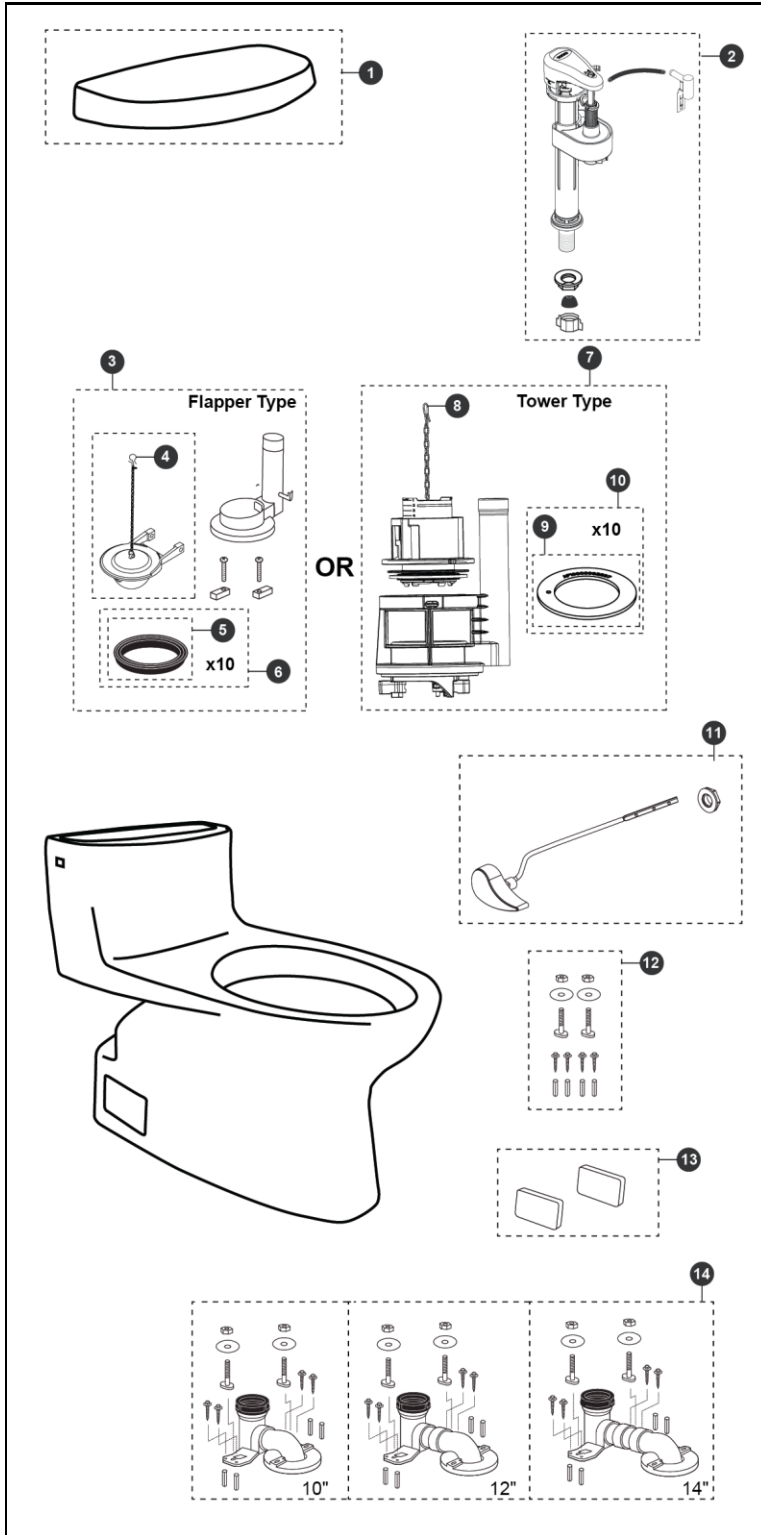

MS644114CEF MS644114CEFG
 CST644CEF CST644CEFG
 CST644CEFT CST644CEFGT
 CST644CEFGT20

Carolina® II 1.28 Gpf Toilet, Elongated, Tornado Flush™, UniFit Rough-In, Universal Height, (including CeFIONtect™)

Item	Part	Description
1	TCU634CRE#01	Tank Lid - Cotton
	TCU634CRE#03	Tank Lid - Bone
	TCU634CRE#11	Tank Lid - Colonial White
	TCU634CRE#12	Tank Lid - Sedona Beige
	TCU634CRE#51	Tank Lid - Ebony
2	TSU53A	Fill Valve
3	THU245P-3	Flush Valve
4	THU332S	Flapper w/ Chain
5	9BU002E	Flush Valve Gasket (1 piece)
6	THU097	Flush Valve Gasket (10 pieces)
7	THU460.6D-A	Drain Valve
8	THU460-A	Flush Tower
9	THU407	Seal Gasket (1 piece)
10	THU370	Seal Gasket (10 piece)
11	THU004#01	Trip Lever - Cotton
	THU004#03	Trip Lever - Bone
	THU004#11	Trip Lever - Colonial White
	THU004#12	Trip Lever - Sedona Beige
	THU004#51	Trip Lever - Ebony
	THU004#CP	Trip Lever - Polished Chrome
	THU004#BN	Trip Lever - Brushed Nickel
	THU004#PN	Trip Lever - Polished Nickel
12	THU020	UniFit Mounting Set
13	TCU884CV#01	Side Plates w/ Velcro Tape - Cotton
	TCU884CV#03	Side Plates w/ Velcro Tape - Bone
	TCU884CV#11	Side Plates w/ Velcro Tape - Colonial White
	TCU884CV#12	Side Plates w/ Velcro Tape - Sedona Beige
	TCU884CV#51	Side Plates w/ Velcro Tape - Ebony
14	TSU01W.10R	UniFit - 10" Rough-In
	TSU01W.12R	UniFit - 12" Rough-In
	TSU01W.14R	UniFit - 14" Rough-In

Note:

Product Number Explanations

One-Piece Toilet

(MS) Toilet & Seat Combination
 (CST) Gravity Type Toilet
 (644) Toilet Model
 (114) Seat Model

(C) Tornado Flush™
 (E) E-Max®
 (F) Universal Height
 (G) CeFIONtect™
 (T) Drain Valve
 Tower