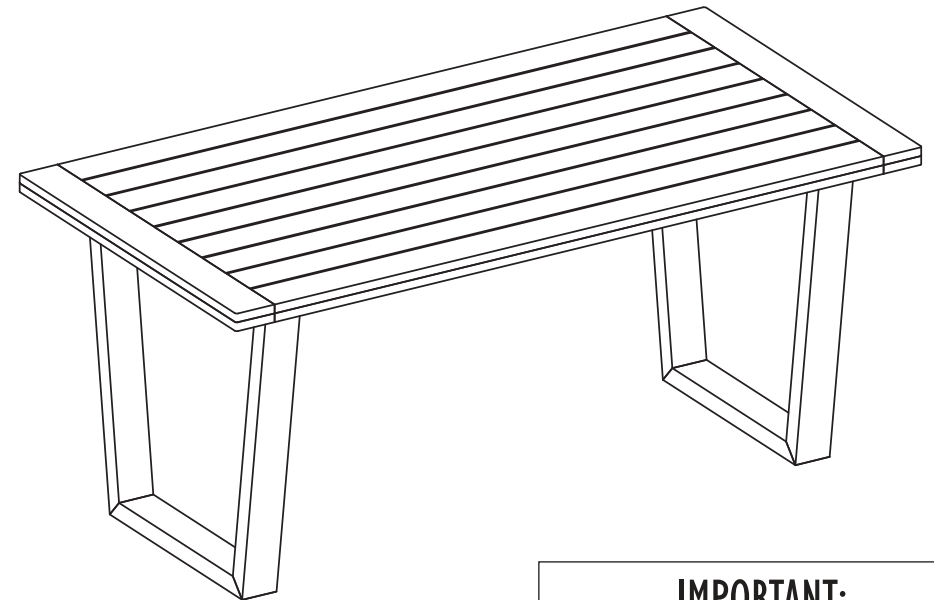

Stockholm/Oslo Set Table 210cm
Assembly Instruction

SS665

Help Line (Normal Office Hours): 01829 261 121

Email: support@rowgar.co.uk

Website: www.rowlinsongarden.co.uk

IMPORTANT:
RETAIN FOR FUTURE
REFERENCE READ CAREFULLY
Periodically check all fastenings for tightness
For domestic use only