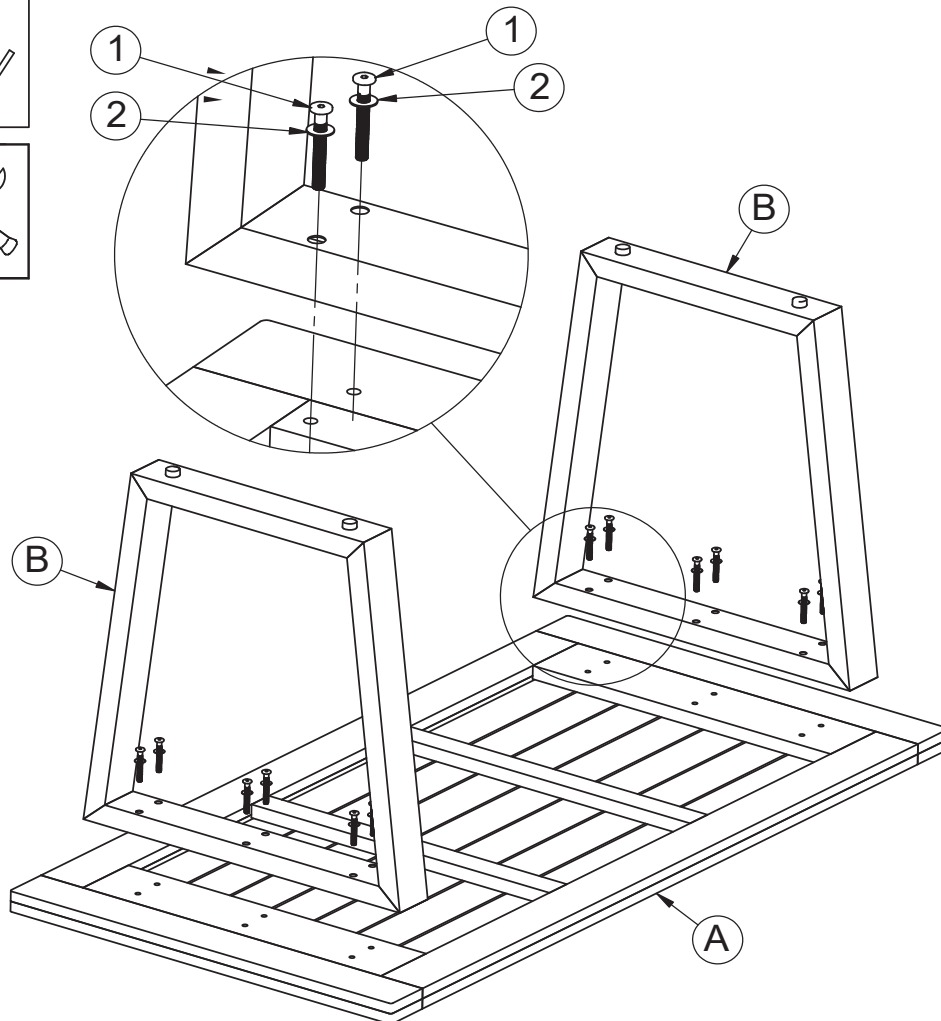

Stockholm/Oslo Set Table 210cm
Assembly Instruction

SS665

Help Line (Normal Office Hours): 01829 261 121

Email: support@rowgar.co.uk

Website: www.rowlinsongarden.co.uk

IMPORTANT:
RETAIN FOR FUTURE
REFERENCE READ CAREFULLY
Periodically check all fastenings for tightness
For domestic use only