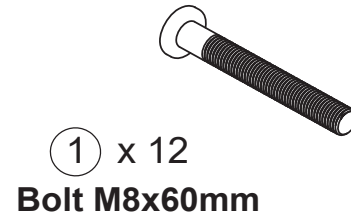

Stockholm/Oslo Set Table 210cm
Assembly Instruction

SS665

Help Line (Normal Office Hours): 01829 261 121

Email: support@rowgar.co.uk

Website: www.rowlinsongarden.co.uk

IMPORTANT:
RETAIN FOR FUTURE
REFERENCE READ CAREFULLY
Periodically check all fastenings for tightness
For domestic use only