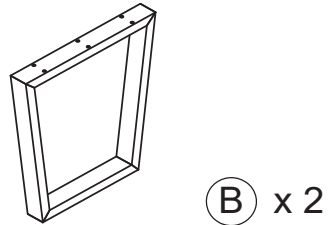

Stockholm/Oslo Set Table 210cm
Assembly Instruction

SS665

Help Line (Normal Office Hours): 01829 261 121

Email: support@rowgar.co.uk

Website: www.rowlinsongarden.co.uk

IMPORTANT:
RETAIN FOR FUTURE
REFERENCE READ CAREFULLY
Periodically check all fastenings for tightness
For domestic use only