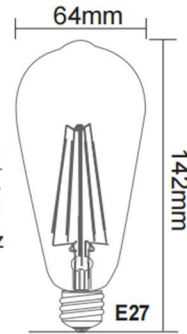

142mm

E27

Instant Full Light

RoHS

Note: Handle with Care