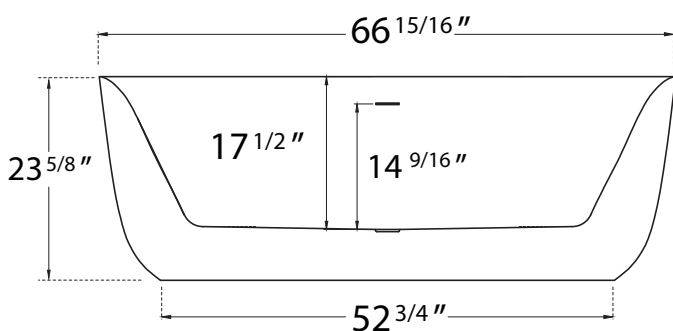

DIMENSION DETAILS

Freestanding Bathtub

MODEL No.Z34E6S

Z34E6S-67"

ADJUSTABLE FOOT: 6 PCS

(Side View)

(Top View)