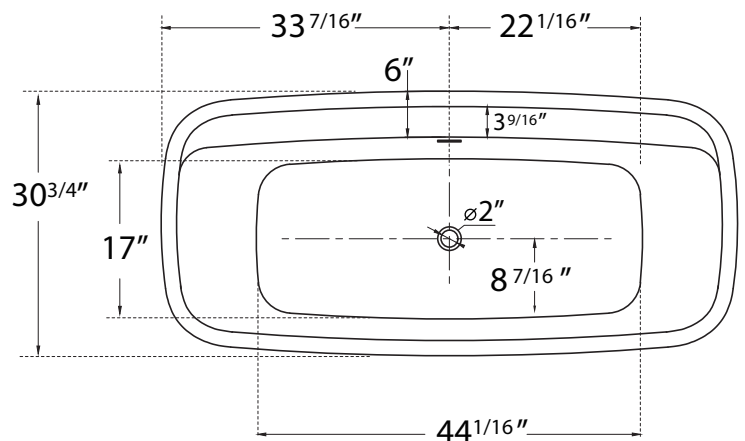

DIMENSION DETAILS

Freestanding Bathtub

MODEL No.Z34E6S

Z34E6S-67"

ADJUSTABLE FOOT: 6 PCS

(Side View)

(Top View)