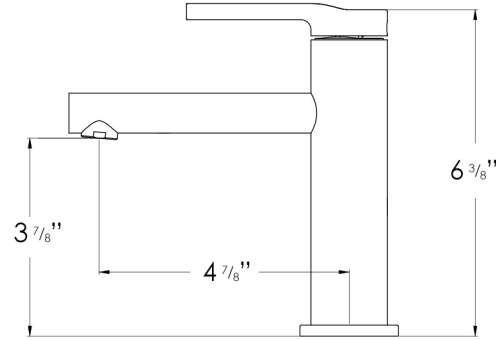

TORIA

B-108

SINGLE HANDLE BASIN BATHROOM FAUCET

DIMENSIONS

RECOMMENDED ACCESSORIES

D-700C POP-UP DRAINS WITH OVERFLOW

HANDLE TYPE

LEVER

NUMBER OF HANDLE

1

CARTRIDGE MODEL

Premium Ceramic Valve

SIZE: 35 mm
STYLE: LEVER

CONTROL WATER TEMPERATURE

COLD AND HOT

FAUCET FINISH

POLISHED CHROME (C)

MATTE BLACK (N)

BRUSHED GOLD (G)

PRODUCT DIMENSIONS

Faucet Height (in) 6 ³/₈"

Spout Height (in) 3 ⁷/₈"

Spout Reach (in) 4 ⁷/₈"

CONFIGURATION

CHROME POLI(C) NOIR MAT (N) DORÉ BROSSÉ(G)

DIMENSIONS DU PRODUIT

Hauteur du robinet (po) 6 3/8"

Hauteur du bec (po) 3 7/8"

Portée du bec (po) 4 7/8"

CONFIGURATION

1-TROU

3-TROUS