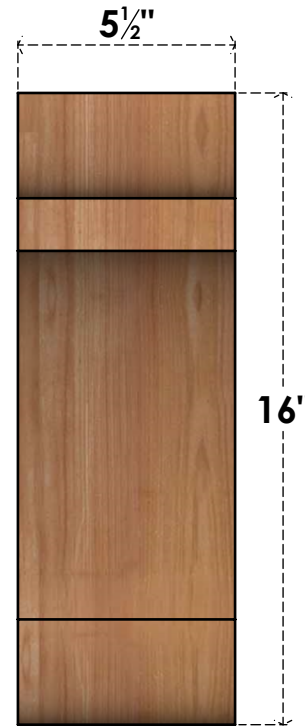

BRC06X12X16OLY00SWR

5 1/2"W X 12"D X 16"H OLYMPIC SMOOTH BRACE, WESTERN RED CEDAR

SIDE

FRONT

EKENA MILLWORK
2300 WEST MAIN ST.
CLARKSVILLE, TX 75426
TOLL FREE: 866-607-0453
WWW.EKENAMILLWORK.COM

NOTES

1. INSTALLATION TO BE COMPLETED IN ACCORDANCE WITH MANUFACTURER'S SPECIFICATIONS.
2. DRAWING MAY NOT BE TO SCALE
3. THIS DRAWING IS INTENDED FOR DESIGN AND PLANNING PURPOSES ONLY.
4. ALL INFORMATION CONTAINED HEREIN WAS CURRENT AT THE TIME OF DEVELOPMENT BUT MUST BE REVIEWED AND APPROVED BY THE PRODUCT MANUFACTURER TO BE CONSIDERED ACCURATE.
5. PRODUCTS ARE NOT KILN DRIED. THIS ITEM IS UNIQUE AND WILL CONTAIN THE NATURAL VARIATIONS THAT THE WOOD SPECIES OFFERS. THIS MAY RESULT IN VARIATIONS UP TO 1/4"