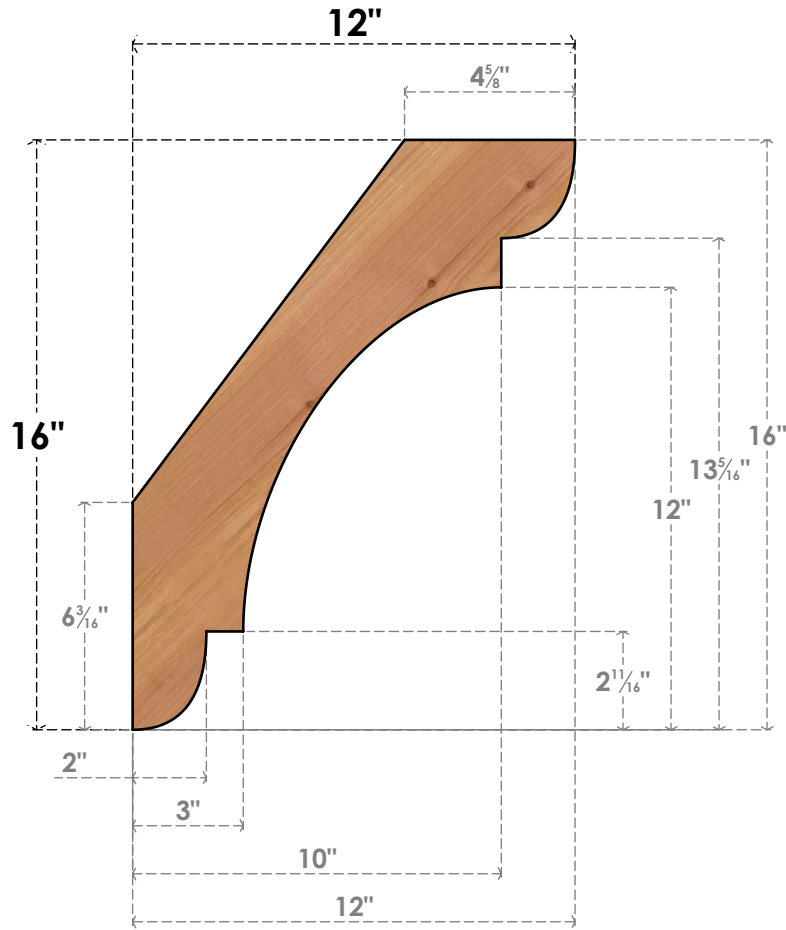

BRC06X12X16OLY00SWR

5 1/2"W X 12"D X 16"H OLYMPIC SMOOTH BRACE, WESTERN RED CEDAR

SIDE

FRONT

EKENA MILLWORK
2300 WEST MAIN ST.
CLARKSVILLE, TX 75426
TOLL FREE: 866-607-0453
WWW.EKENAMILLWORK.COM

NOTES

1. INSTALLATION TO BE COMPLETED IN ACCORDANCE WITH MANUFACTURER'S SPECIFICATIONS.
2. DRAWING MAY NOT BE TO SCALE
3. THIS DRAWING IS INTENDED FOR DESIGN AND PLANNING PURPOSES ONLY.
4. ALL INFORMATION CONTAINED HEREIN WAS CURRENT AT THE TIME OF DEVELOPMENT BUT MUST BE REVIEWED AND APPROVED BY THE PRODUCT MANUFACTURER TO BE CONSIDERED ACCURATE.
5. PRODUCTS ARE NOT KILN DRIED. THIS ITEM IS UNIQUE AND WILL CONTAIN THE NATURAL VARIATIONS THAT THE WOOD SPECIES OFFERS. THIS MAY RESULT IN VARIATIONS UP TO 1/4"