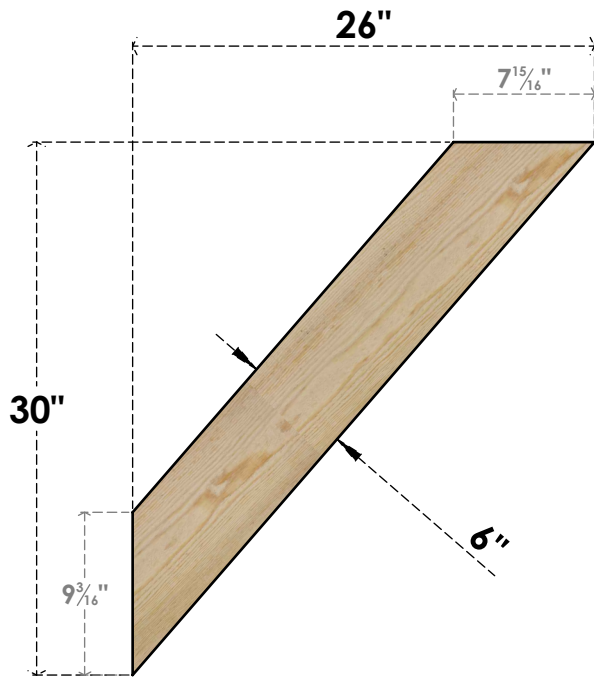

# BRC06X26X30TRA00RDF

6"W X 26"D X 30"H TRADITIONAL ROUGH SAWN BRACE, DOUGLAS FIR

**SIDE**

**FRONT**

EKENA MILLWORK  
 2300 WEST MAIN ST.  
 CLARKSVILLE, TX 75426  
 TOLL FREE: 866-607-0453  
 WWW.EKENAMILLWORK.COM