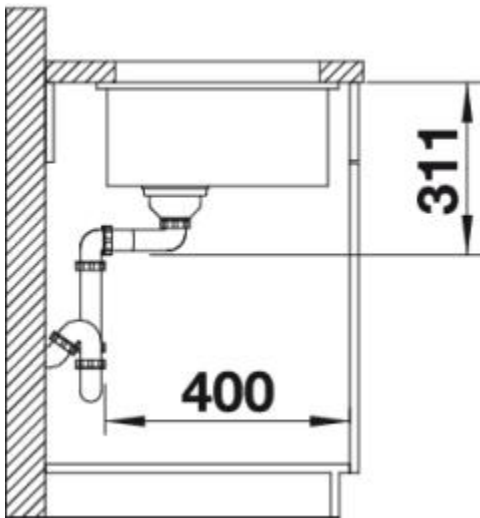

## Details

---

Top View

Side View

Front View

Scope of supply

---

3 1/2" basket strainer, pop-up waste for the main bowl

## Design tips

---

Cabinet Width: 45 cm

Bowl depth: 185 mm

Cut out size: 364 x 386 x R15

Please note:

Minimum depth of worktop 25 mm

\*Cut out cabinet wall, if required.