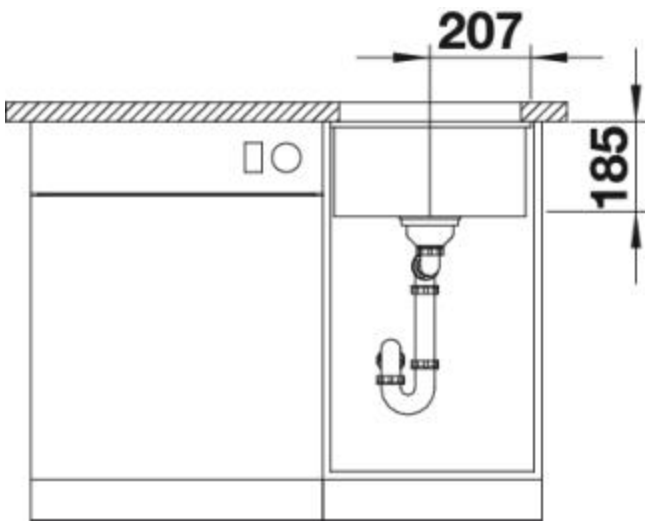

## Details

---

Top View

Side View

Front View

Scope of supply

---

3 1/2" basket strainer, pop-up waste for the main bowl

## Design tips

---

Cabinet Width: 45 cm

Bowl depth: 185 mm

Cut out size: 364 x 386 x R15

Please note:

Minimum depth of worktop 25 mm

\*Cut out cabinet wall, if required.