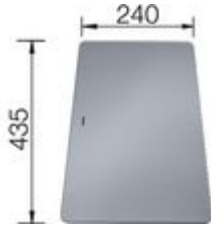

Floating grid
BL233542

Outlet cover CapFlow®
BL517666

Colander
BL223297

BLANCO UK Limited
Tel: 01923 635200
Fax: 0800 0911608
> www.blanco.co.uk