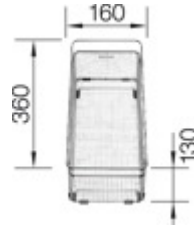

## Design tips

---

Cabinet Width: 45 cm

Bowl depth: 185 mm

Cut out size: 364 x 386 x R15

Please note:

Minimum depth of worktop 25 mm

\*Cut out cabinet wall, if required.

## Optional Accessories

---

Chopping board  
BL514544

Cutting board  
BL227699

Colander  
BL514542

Floating grid  
BL233542

Outlet cover CapFlow®  
BL517666

Colander  
BL223297