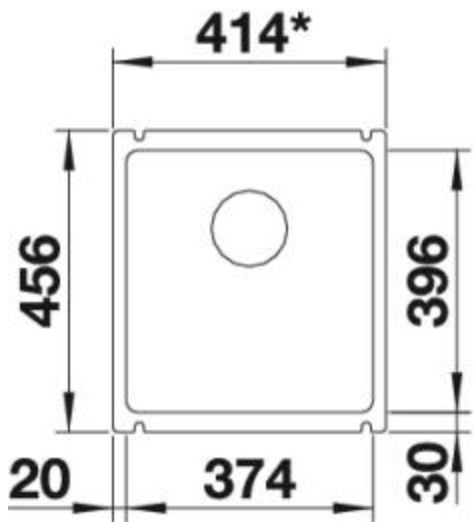

## Pros

---

The designer line for undermount installation in PuraPlus™ ceramic

- Maximum bowl size provided by the very best in production and mounting technology
- Mounting involves no additional expense
- Ceramic for easy care
- Timelessly elegant, contoured bowl geometry
- For cabinets from 45 cm

## Details

---

Top View

Side View

Front View

Scope of supply

---

3 1/2" basket strainer, pop-up waste for the main bowl

## Design tips

---

Cabinet Width: 45 cm

Bowl depth: 185 mm

Cut out size: 364 x 386 x R15

Please note:

Minimum depth of worktop 25 mm

\*Cut out cabinet wall, if required.