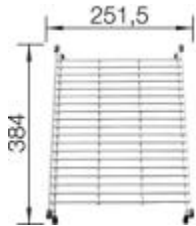

## Optional Accessories

---

Chopping board  
BL514544

Cutting board  
BL227699

Colander  
BL514542

Floating grid  
BL233542

Outlet cover CapFlow®  
BL517666

Colander  
BL223297